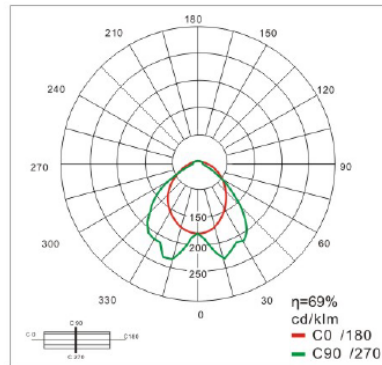

BEAM ANGLE

PMMA

I-shape louver

PMMA