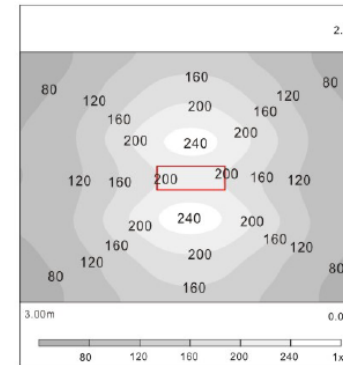

BEAM ANGLE

PMMA

I-shape louver

PMMA