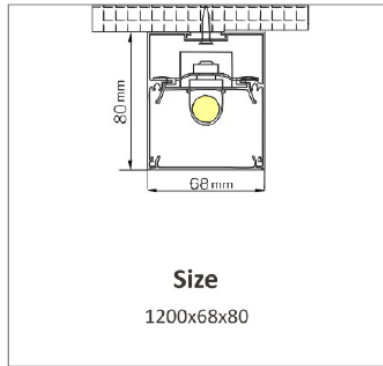

BEAM ANGLE

PMMA

I-shape louver

PMMA