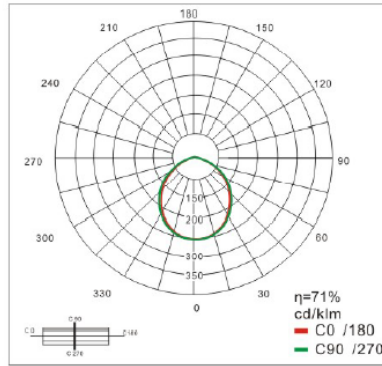

BEAM ANGLE

PMMA

I-shape louver

PMMA