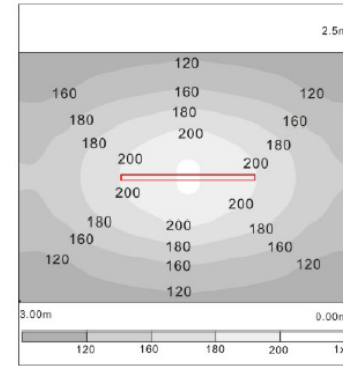

BEAM ANGLE

PMMA

I-shape louver

PMMA