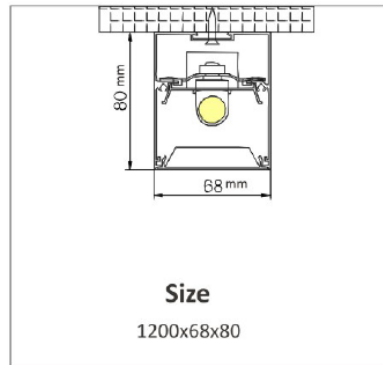

BEAM ANGLE

PMMA

I-shape louver

PMMA