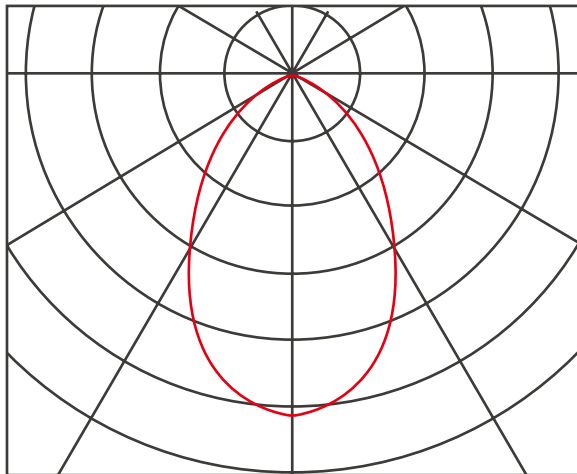

# BEAM ANGLE

60°

COB LED  
Reflector Type

90°

SMD LED  
Opal Diffuser