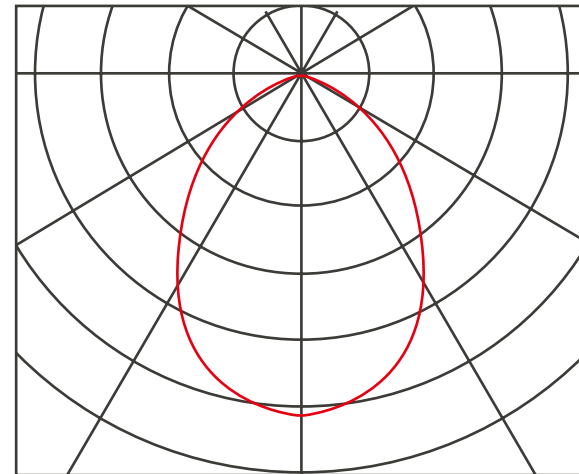

# BEAM ANGLE

60°

COB LED  
Reflector Type

90°

SMD LED  
Opal Diffuser