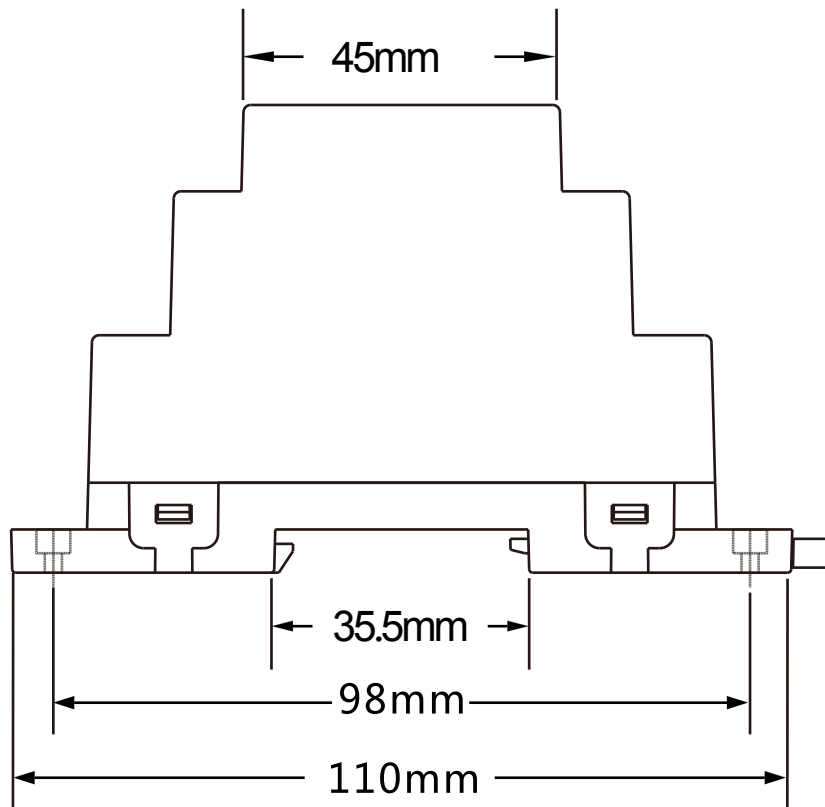

Technical Drawing
Constant Voltage DMX512 Decoder

DIMON
TECHNOLOGY

Unit: mm