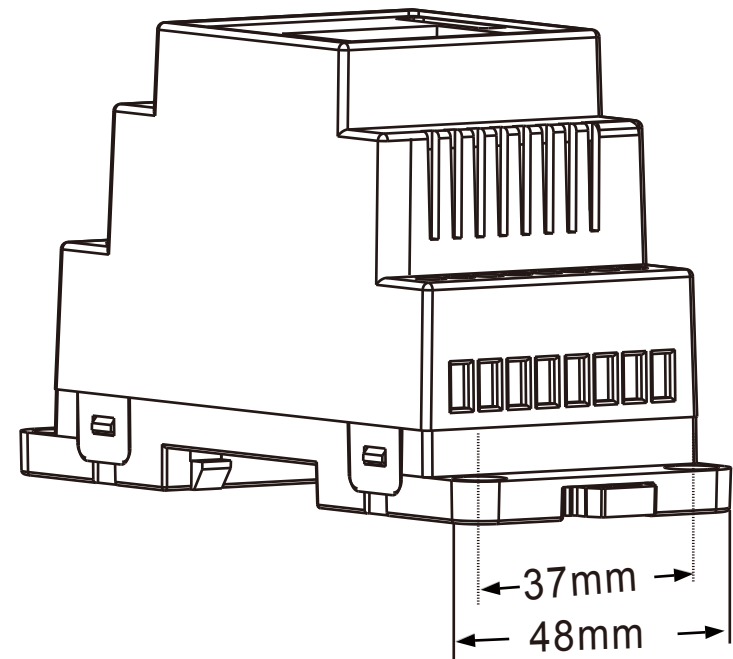

Technical Drawing
Constant Voltage DMX512 Decoder

DIMON
TECHNOLOGY

Unit: mm