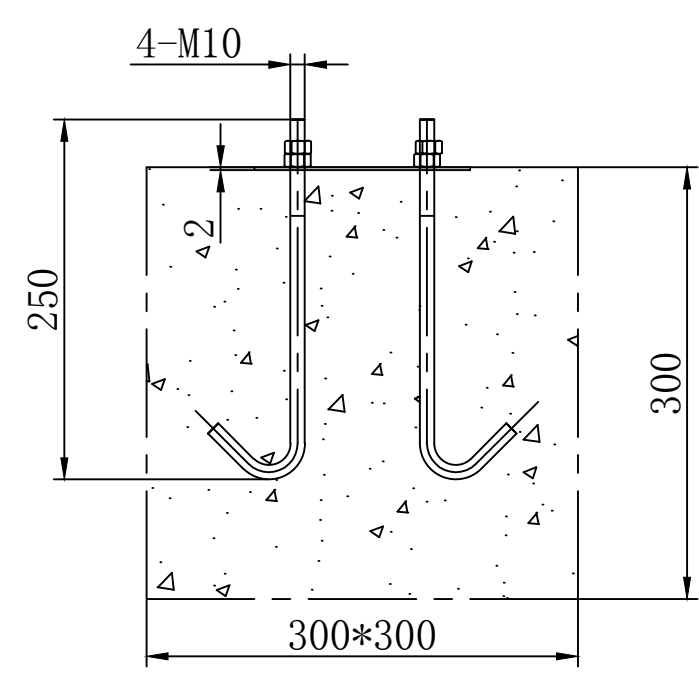

# Technical Drawing-Solar

Mounting detail

Base Dimension

Anchor bolt

Accessories:  
Remote Controller for  
solar system setting  
Part NO. SR-CU-1