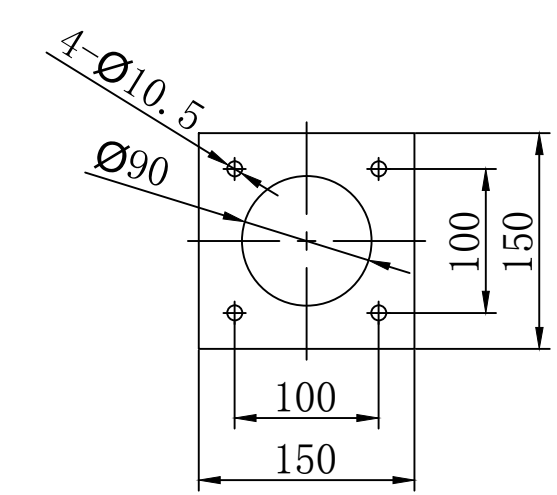

# Technical Drawing-Solar

Mounting detail

Base Dimension

Anchor bolt

Accessories:  
Remote Controller for  
solar system setting  
Part NO. SR-CU-1