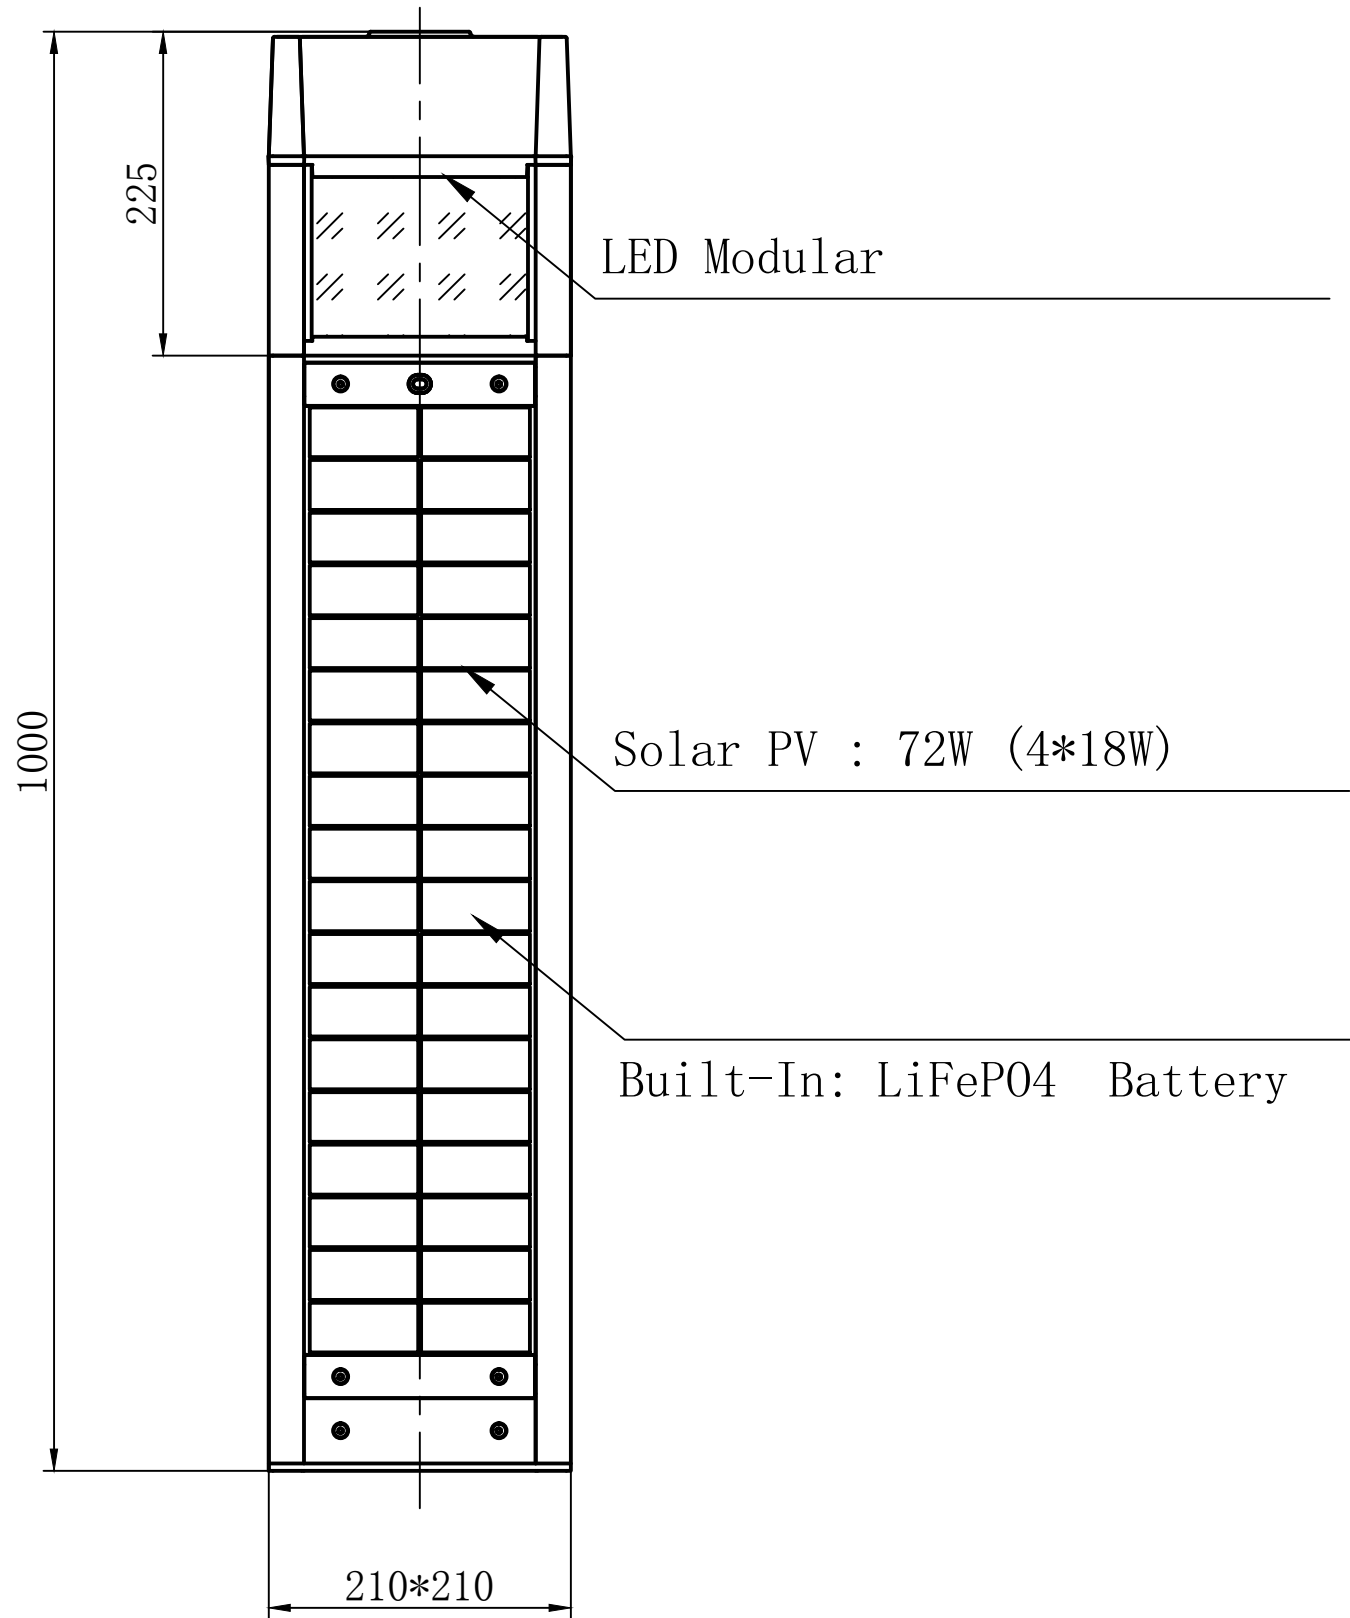

# Technical Drawing-Solar

Mounting detail

Base Dimension

Anchor bolt

Accessories:  
Remote Controller for  
solar system setting  
Part NO. SR-CU-1