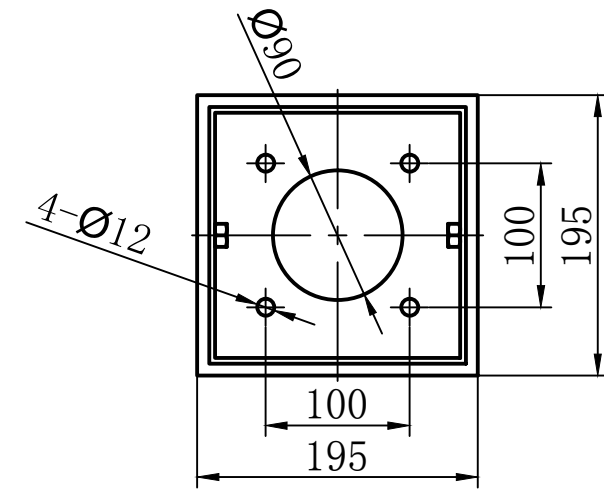

# Technical Drawing-Solar

Mounting detail

Base Dimension

Anchor bolt

Accessories:  
Remote Controller for  
solar system setting  
Part NO. SR-CU-1