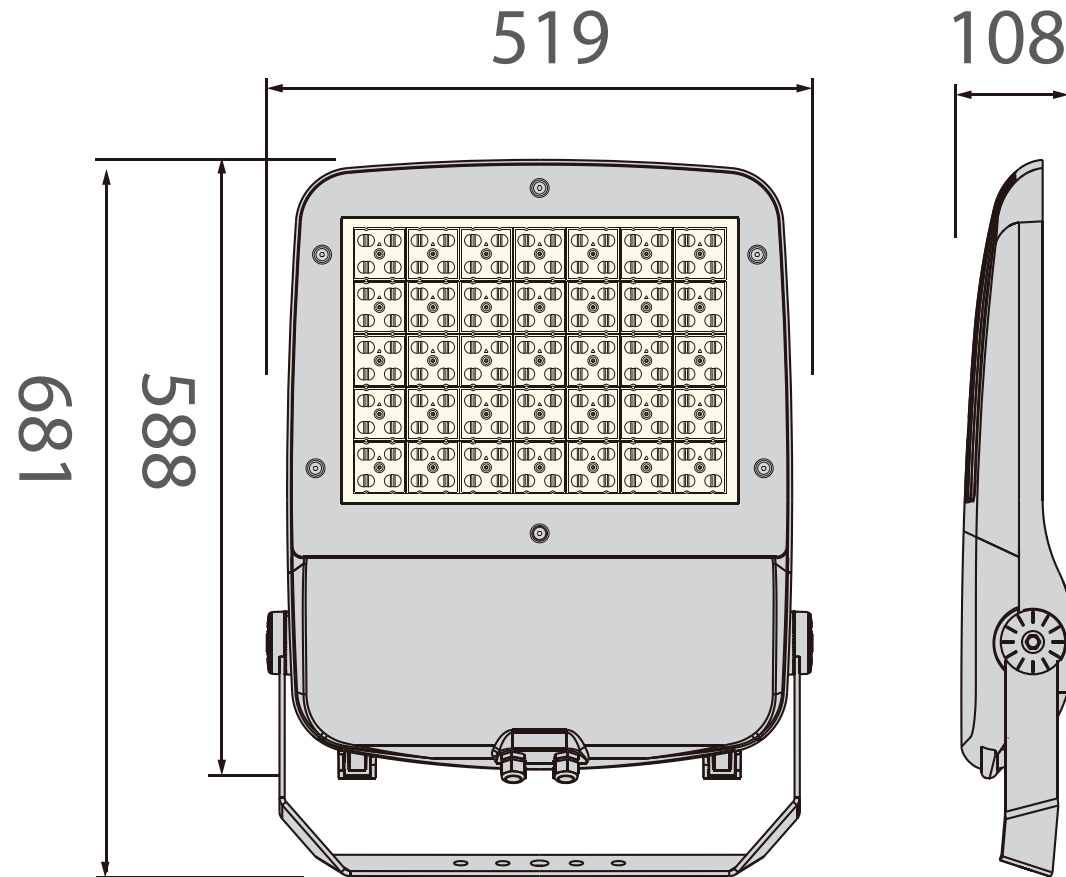

Technical Drawing
LED FLOOD LIGHT -FAB-L

Unit: mm