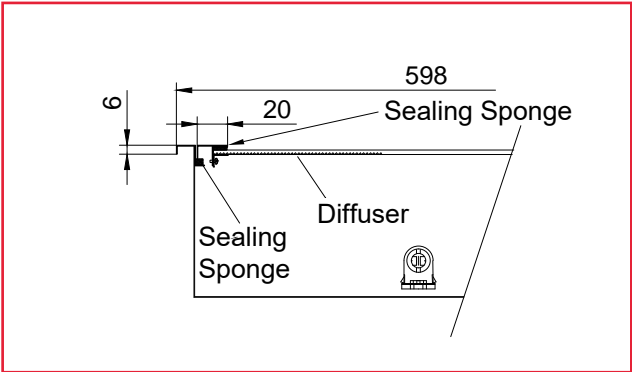

Technical Drawing

IP54 Protectoin

Air-Tight Treatment for the clean room ISO 14644-1 application

Cut-off: 580x580mm

Unit : mm

Technical Drawing

IP54 Protection

Air-Tight Treatment for the clean room ISO 14644-1 application

Cut-off: 280x1180mm

Unit : mm

Technical Drawing

IP54 Protection

Cut-off: 580x1180mm Unit : mm