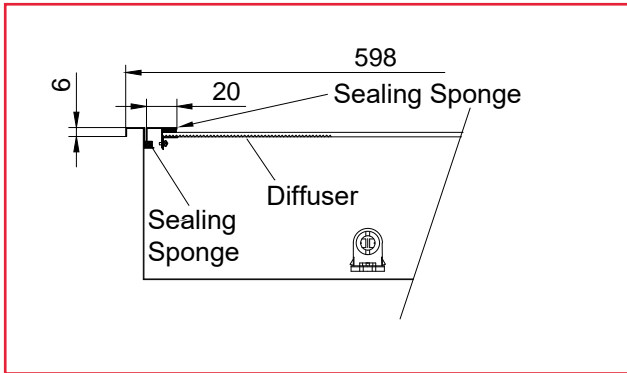

Technical Drawing

IP54 Protectoin

Air-Tight Treatment for the clean room ISO 14644-1 application

Cut-off: 580x580mm

Unit : mm

Technical Drawing

IP54 Protection

Air-Tight Treatment for the clean room ISO 14644-1 application

Cut-off: 280x1180mm

Unit : mm

Technical Drawing

IP54 Protection

Cut-off: 580x1180mm Unit : mm