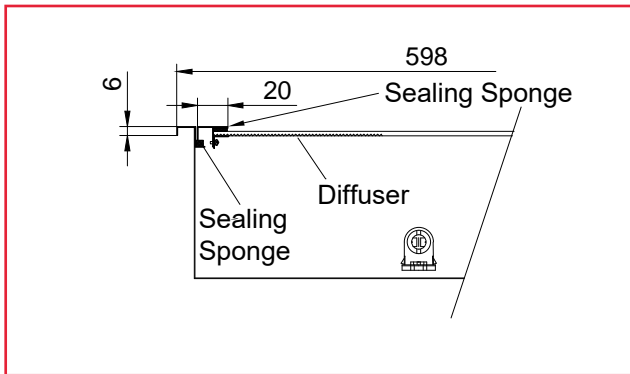

Technical Drawing

IP54 Protectoin

Air-Tight Treatment for the clean room ISO 14644-1 application

Cut-off: 580x580mm

Unit : mm

Technical Drawing

IP54 Protection

Air-Tight Treatment for the clean room ISO 14644-1 application

Cut-off: 280x1180mm

Unit : mm

Technical Drawing

IP54 Protection

Cut-off: 580x1180mm Unit : mm