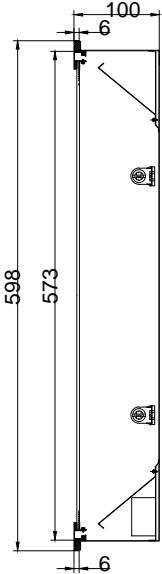

Technical Drawing

IP54 Protectoin

Air-Tight Treatment for the clean room ISO 14644-1 application

Cut-off: 580x580mm

Unit : mm

Technical Drawing

IP54 Protection

Air-Tight Treatment for the clean room ISO 14644-1 application

Cut-off: 280x1180mm

Unit : mm

Technical Drawing

IP54 Protection

Cut-off: 580x1180mm Unit : mm