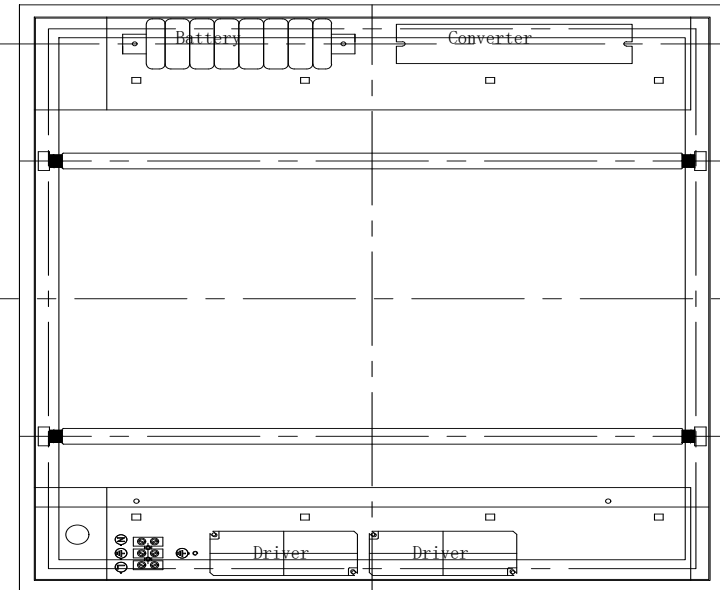

Technical Drawing

IP54 Protectoin

Air-Tight Treatment for the clean room ISO 14644-1 application

Cut-off: 580x580mm

Unit : mm

Technical Drawing

IP54 Protection

Air-Tight Treatment for the clean room ISO 14644-1 application

Cut-off: 280x1180mm

Unit : mm

Technical Drawing

IP54 Protection

Cut-off: 580x1180mm Unit : mm