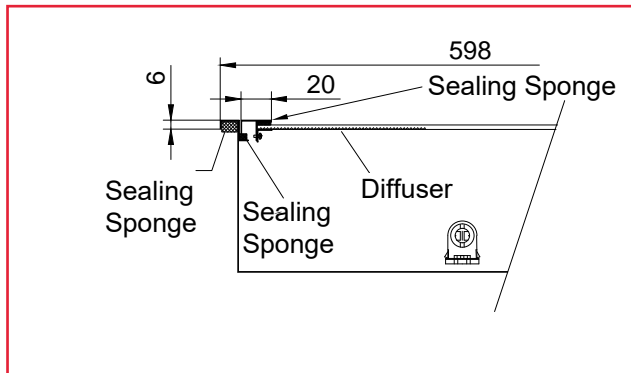

Technical Drawing

IP54 Protectoin

Air-Tight Treatment for the clean room ISO 14644-1 application

Cut-off: 580x580mm

Unit : mm

Technical Drawing

IP54 Protection

Air-Tight Treatment for the clean room ISO 14644-1 application

Cut-off: 280x1180mm

Unit : mm

Technical Drawing

IP54 Protection

Cut-off: 580x1180mm Unit : mm