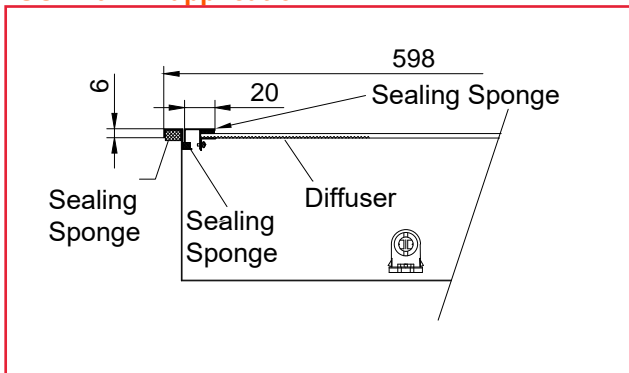

Technical Drawing

IP54 Protectoin

Air-Tight Treatment for the clean room ISO 14644-1 application

Cut-off: 580x580mm

Unit : mm

Technical Drawing

IP54 Protection

Air-Tight Treatment for the clean room ISO 14644-1 application

Cut-off: 280x1180mm

Unit : mm

Technical Drawing

IP54 Protection

Cut-off: 580x1180mm Unit : mm