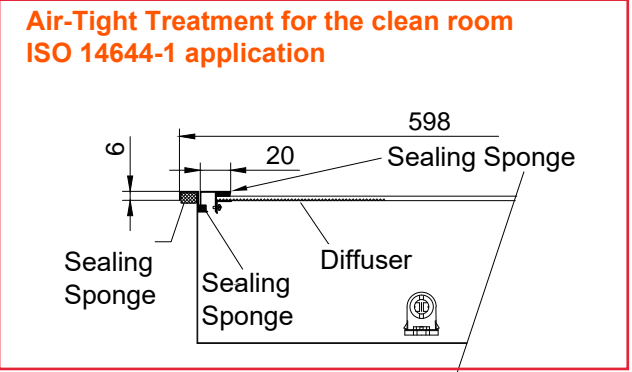

Technical Drawing

IP54 Protectoin

Air-Tight Treatment for the clean room ISO 14644-1 application

Cut-off: 580x580mm

Unit : mm

Technical Drawing

IP54 Protection

Air-Tight Treatment for the clean room ISO 14644-1 application

Cut-off: 280x1180mm

Unit : mm

Technical Drawing

IP54 Protection

Cut-off: 580x1180mm Unit : mm