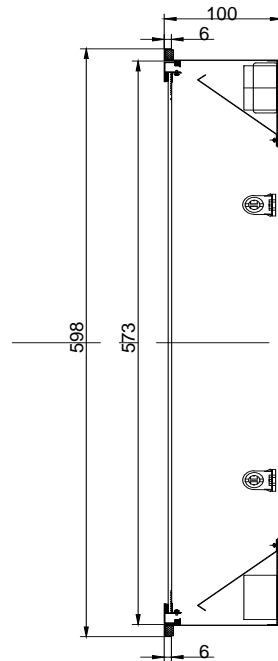

Technical Drawing

IP54 Protectoin

Air-Tight Treatment for the clean room ISO 14644-1 application

Cut-off: 580x580mm

Unit : mm

Technical Drawing

IP54 Protection

Air-Tight Treatment for the clean room ISO 14644-1 application

Cut-off: 280x1180mm

Unit : mm

Technical Drawing

IP54 Protection

Cut-off: 580x1180mm Unit : mm