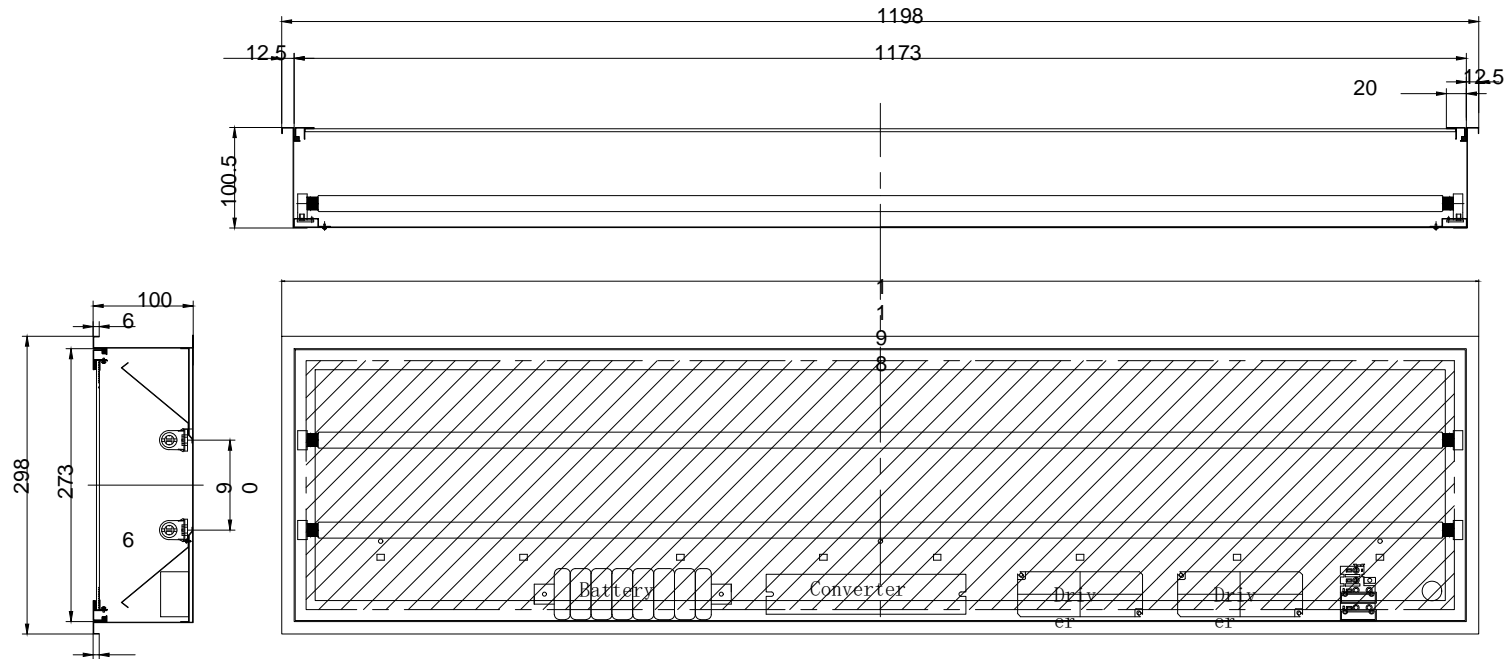

Technical Drawing

IP54 Protectoin

Air-Tight Treatment for the clean room ISO 14644-1 application

Cut-off: 580x580mm

Unit : mm

Technical Drawing

IP54 Protection

Air-Tight Treatment for the clean room ISO 14644-1 application

Cut-off: 280x1180mm

Unit : mm

Technical Drawing

IP54 Protection

Cut-off: 580x1180mm Unit : mm