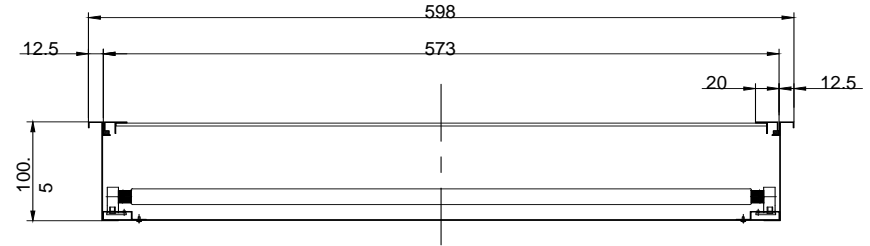

Technical Drawing

IP54 Protectoin

Air-Tight Treatment for the clean room ISO 14644-1 application

Cut-off: 580x580mm

Unit : mm

Technical Drawing

IP54 Protection

Air-Tight Treatment for the clean room ISO 14644-1 application

Cut-off: 280x1180mm

Unit : mm

Technical Drawing

IP54 Protection

Cut-off: 580x1180mm Unit : mm