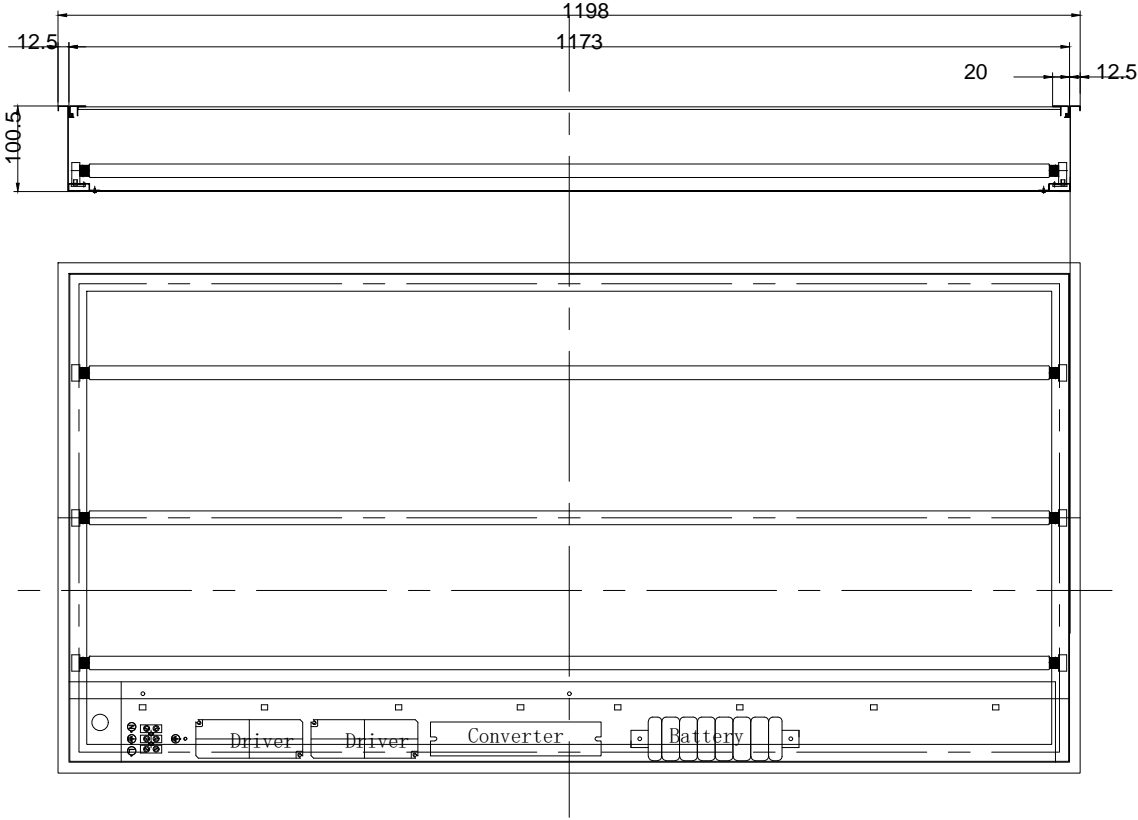

Technical Drawing

IP54 Protectoin

Air-Tight Treatment for the clean room ISO 14644-1 application

Cut-off: 580x580mm

Unit : mm

Technical Drawing

IP54 Protection

Air-Tight Treatment for the clean room ISO 14644-1 application

Cut-off: 280x1180mm

Unit : mm

Technical Drawing

IP54 Protection

Cut-off: 580x1180mm Unit : mm