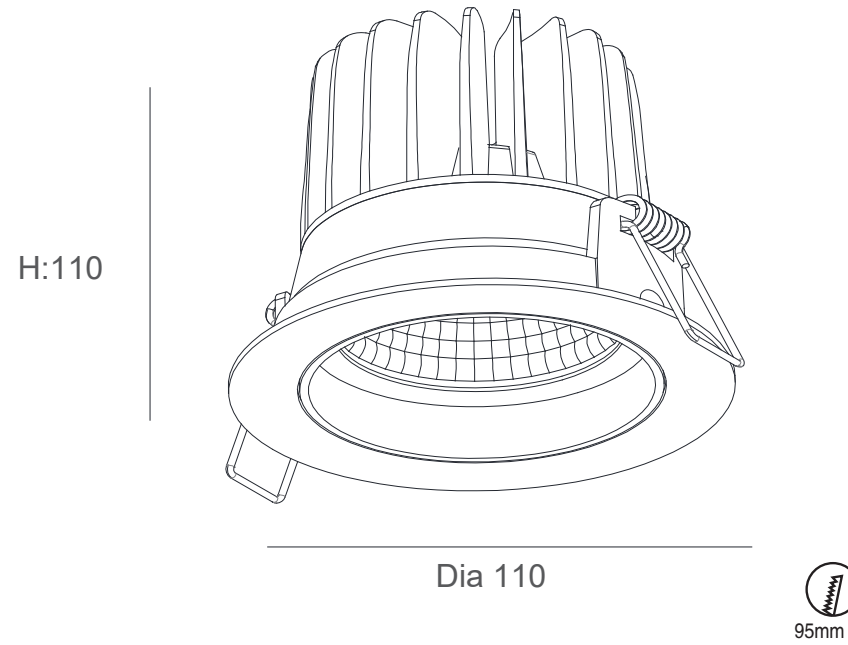

# Technical Drawing

## Accessories

7W / 9W / 11W

12W / 15W / 20W / 25W

Spread Tempered Glass  
Lumen Output: Less 20%

Unit :mm