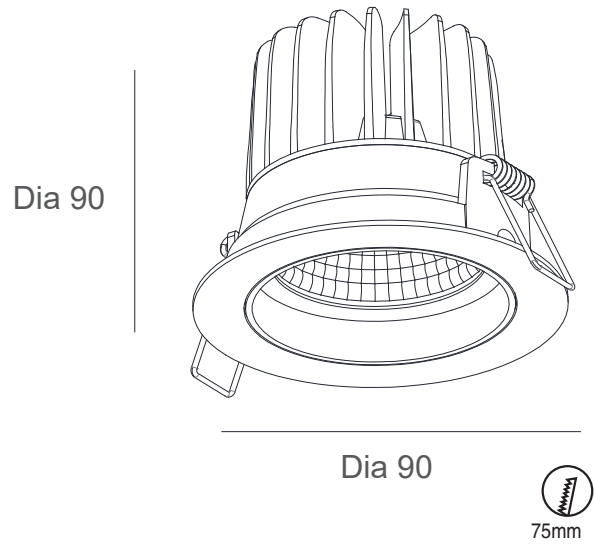

# Technical Drawing

## Accessories

7W / 9W / 11W

12W / 15W / 20W / 25W

Spread Tempered Glass  
Lumen Output: Less 20%

Unit :mm