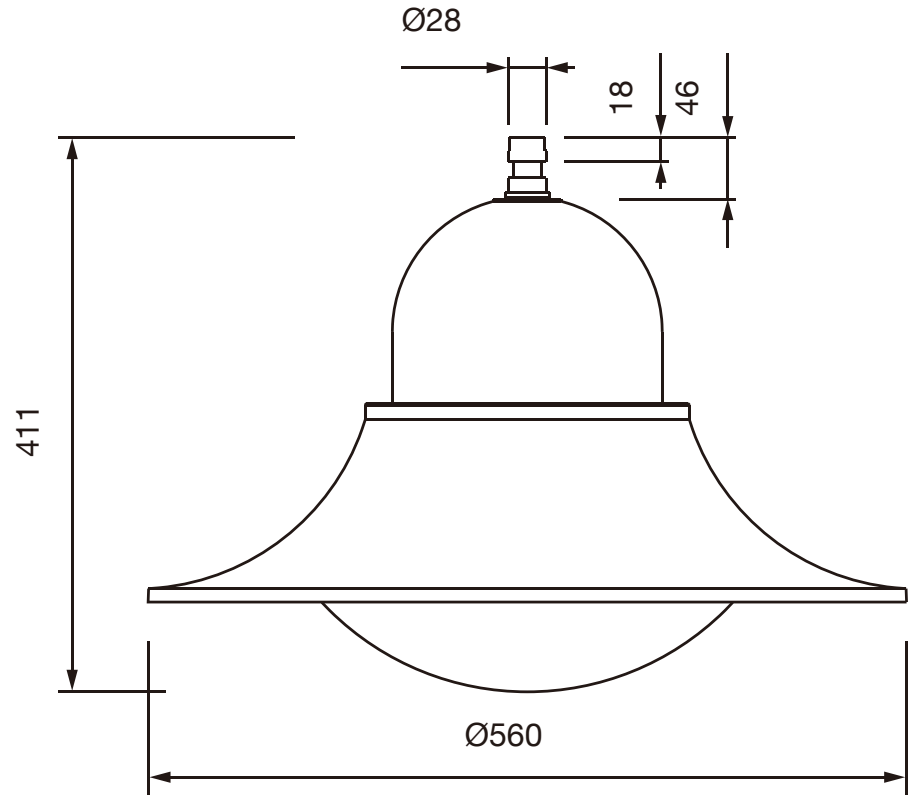

Technical Drawing

Accessories

	Code
 IP68 Connector	32000047
 Lifting Joint	250000101

Unit: mm