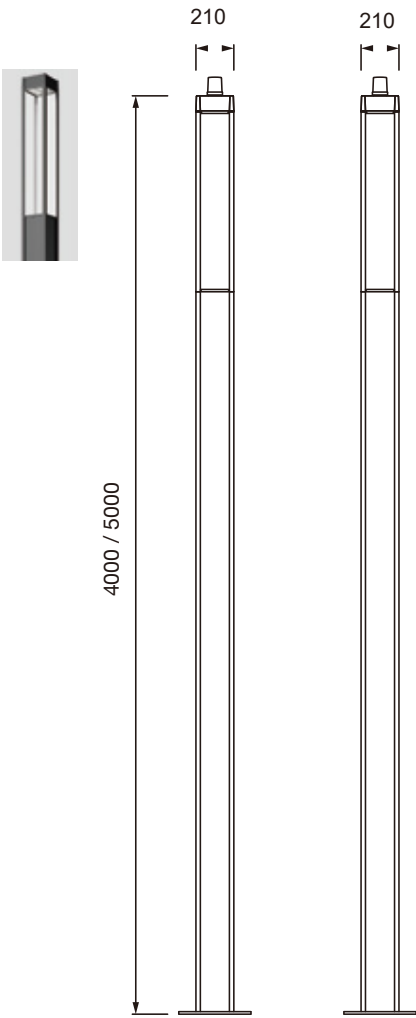

DIMON

Technical Drawing

Standard LED Area Light

Smart Pole

Anchor Bolt: GALORE-ABM18

Unit: mm