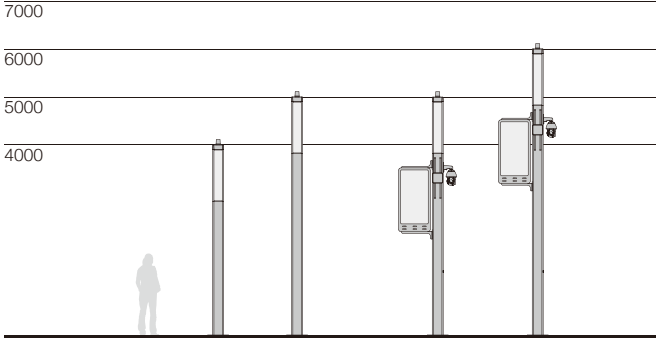

DIMON

Technical Drawing

Standard LED Area Light

Smart Pole

Anchor Bolt: GALORE-ABM18

Unit: mm