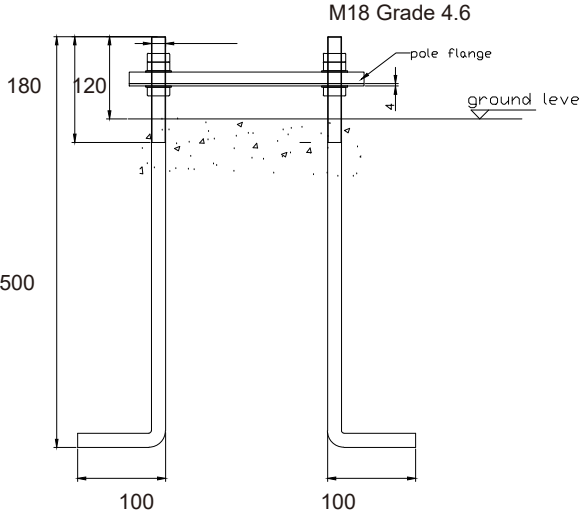

DIMON

Technical Drawing

Standard LED Area Light

Smart Pole

Anchor Bolt: GALORE-ABM18

Unit: mm