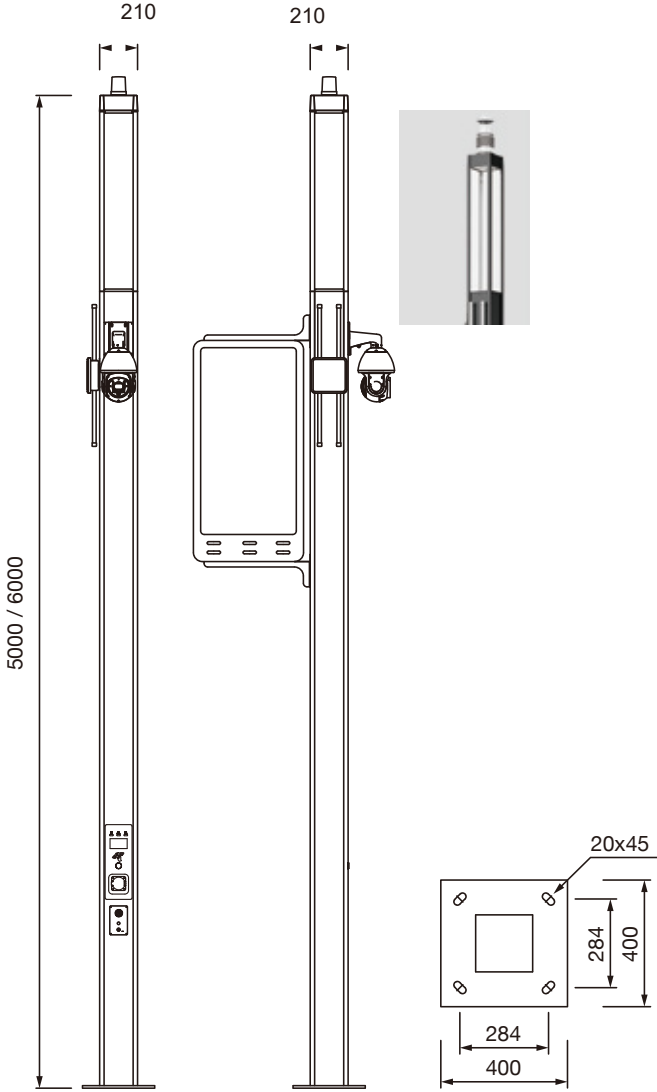

DIMON

Technical Drawing

Standard LED Area Light

Smart Pole

Anchor Bolt: GALORE-ABM18

Unit: mm