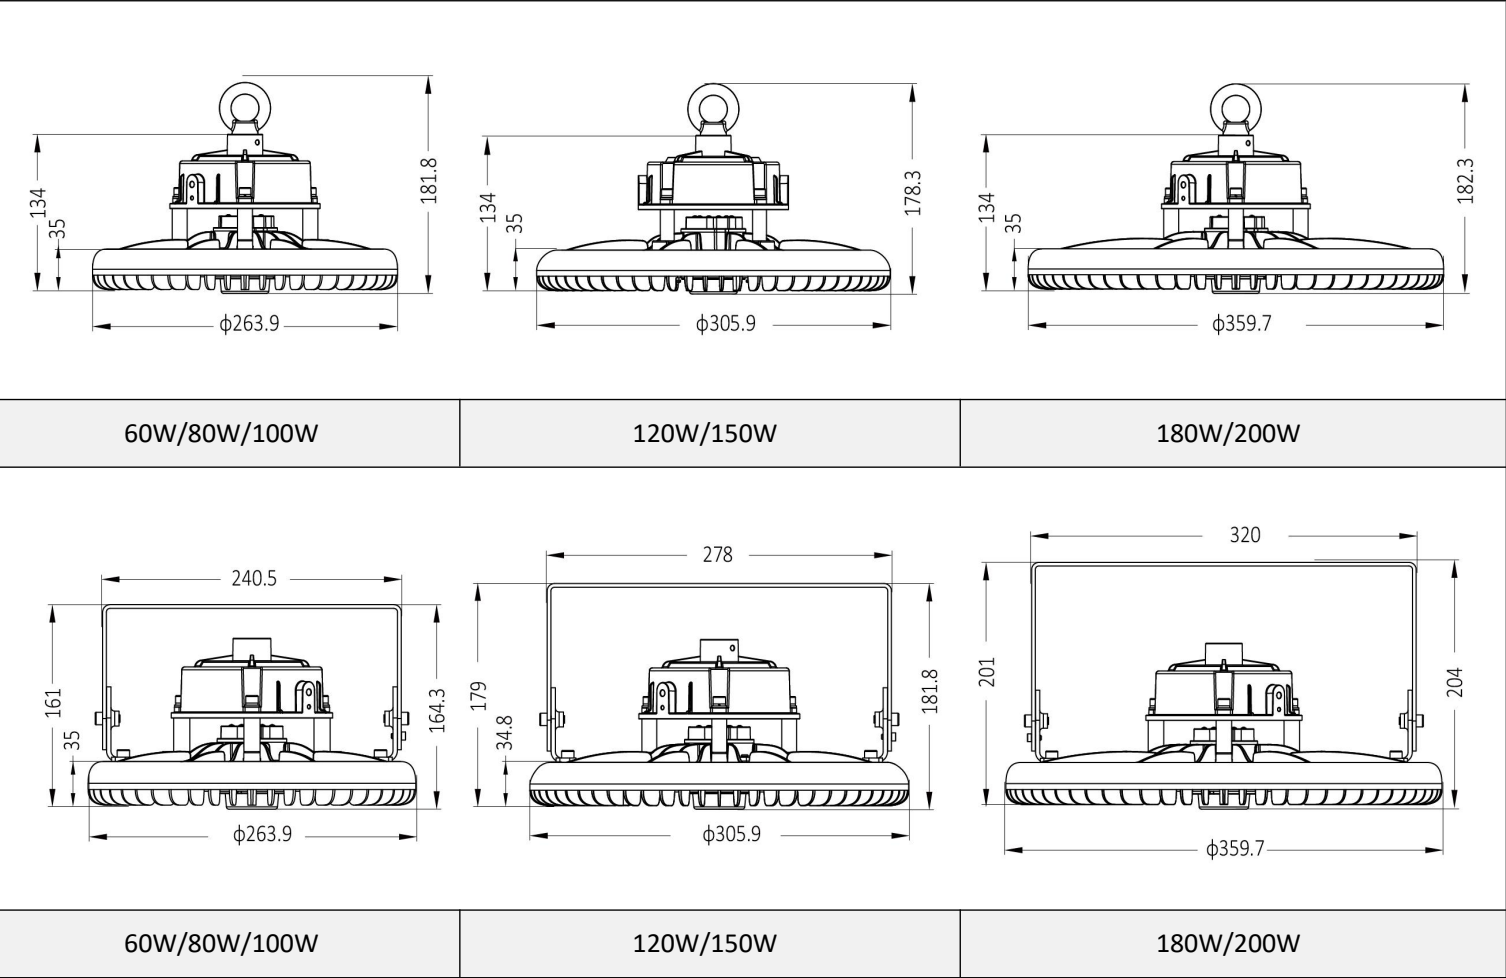

Technical Drawing

Mounting & Accessories

Eye Bolt
Model: M10
Steel; Black

Bracket
Model:
Steel; Black

Anti Glare Kit
Model:
Plastic; White

Safety Rope
Model:
Stainless Steel; black

Unit: mm