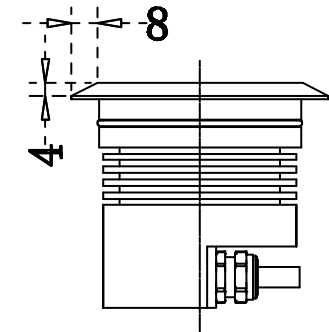

Technical Drawing

Outer Casing

Cut off : Dia 72mm x H:71mm
In-Ground Light

Cut off : Dia 64mm
Recessed Ceiling Mount

Unit: mm