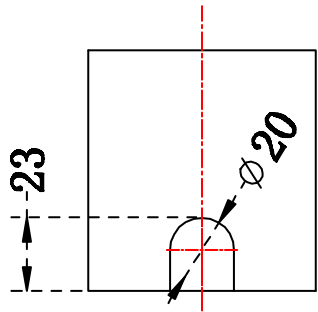

Technical Drawing

Outer Casing

Cut off : Dia 72mm x H:71mm
In-Ground Light

Cut off : Dia 64mm
Recessed Ceiling Mount

Unit: mm