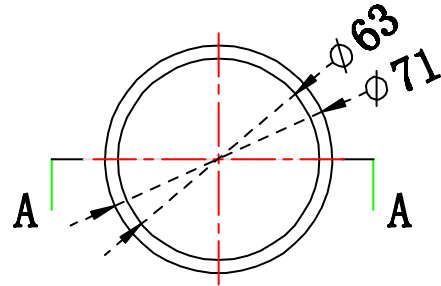

Technical Drawing

Outer Casing

Cut off : Dia 72mm x H:71mm
In-Ground Light

Cut off : Dia 64mm
Recessed Ceiling Mount

Unit: mm