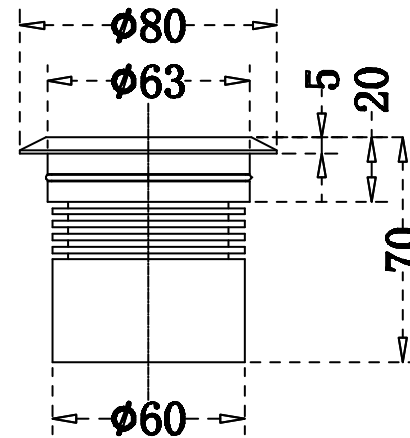

Technical Drawing

Outer Casing

Cut off : Dia 72mm x H:71mm
In-Ground Light

Cut off : Dia 64mm
Recessed Ceiling Mount

Unit: mm