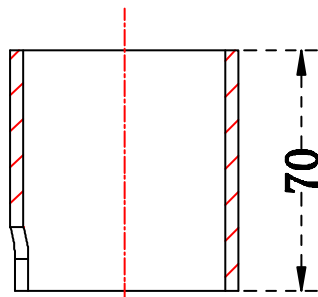

Technical Drawing

Outer Casing

Cut off : Dia 72mm x H:71mm
In-Ground Light

Cut off : Dia 64mm
Recessed Ceiling Mount

Unit: mm