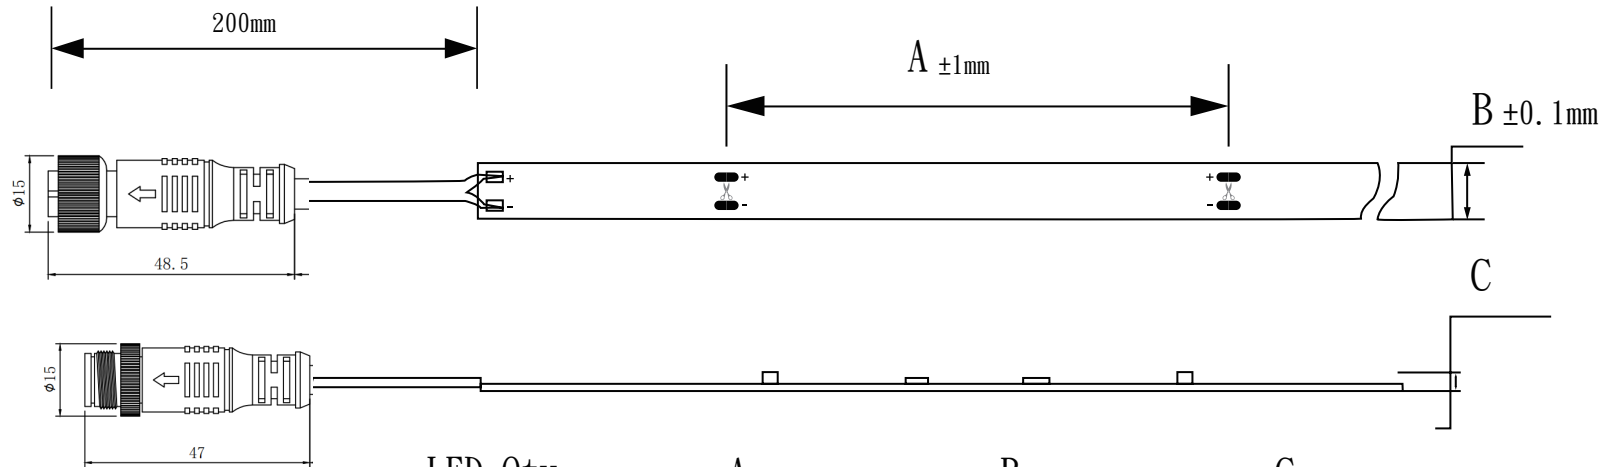

# Technical Drawing

LED Qty	A (Cutting Lentght)	B	C
70	83.3mm	12 mm	5 mm
140	50 mm	12 mm	5 mm

Black Cable

黑线

Red Cable

红线

母头 Female connector

Red Cable

红线

黑线

Black Cable

公头 Male Connector

Unit: mm