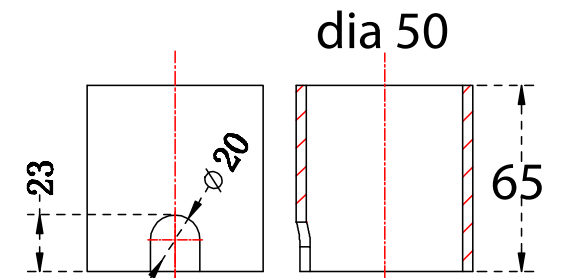

AC220V- AC240V Version

Mounting sleeve

DC24V or DC24V with DMX512 Version

Mounting Sleeve

Unit: mm