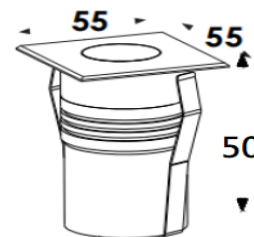

AC220V- AC240V Version

Mounting sleeve

DC24V or DC24V with DMX512 Version

Mounting Sleeve

Unit: mm