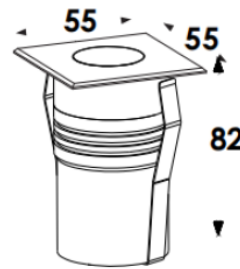

AC220V- AC240V Version

Mounting sleeve

DC24V or DC24V with DMX512 Version

Mounting Sleeve

Unit: mm