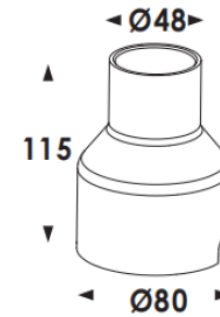

AC220V- AC240V Version

Mounting sleeve

DC24V or DC24V with DMX512 Version

Mounting Sleeve

Unit: mm