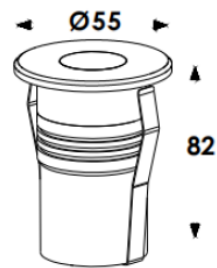

AC220V- AC240V Version

Mounting sleeve

DC24V or DC24V with DMX512 Version

Mounting Sleeve

Unit: mm