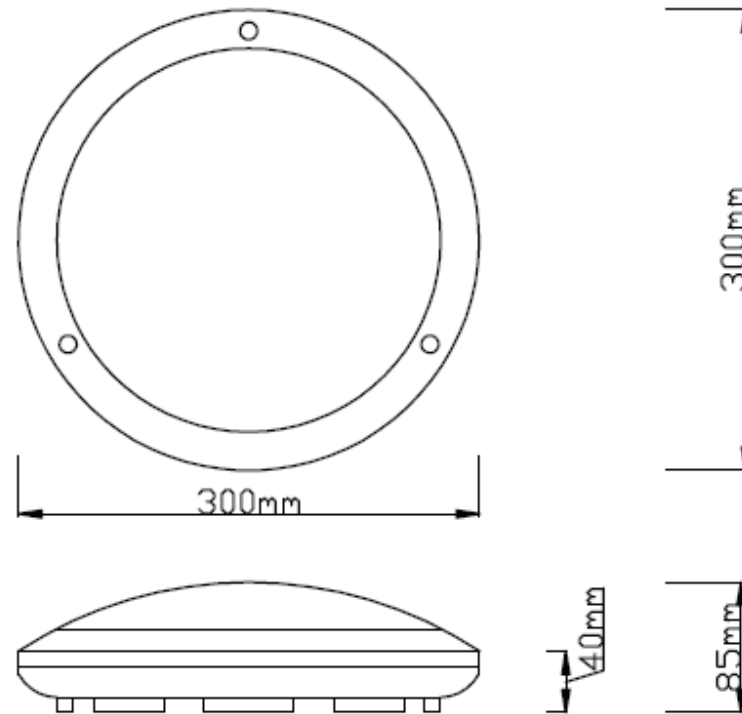

Technical Drawing
LED Ceiling Light-CION

Unit: mm