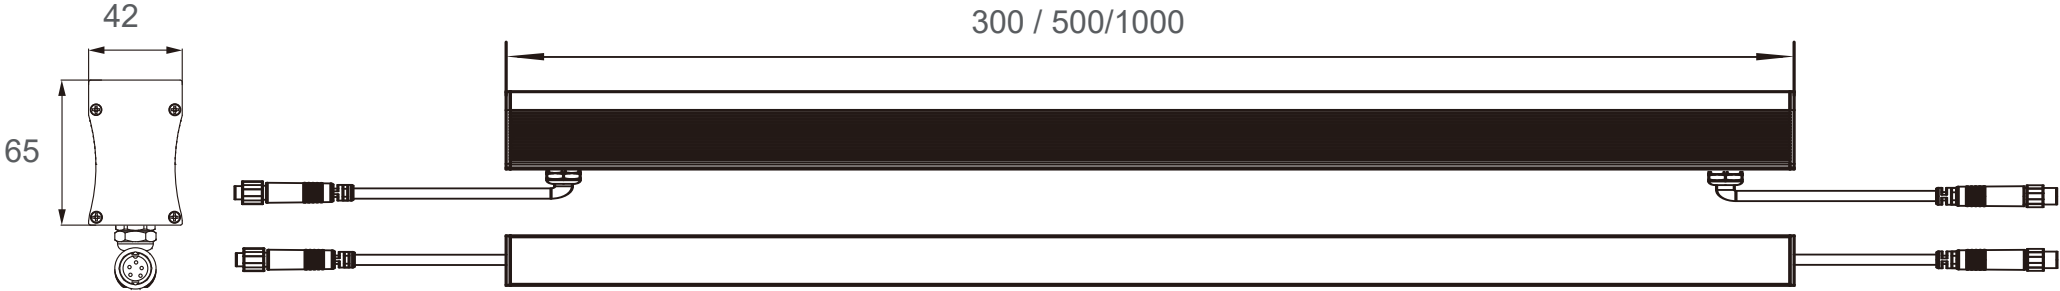

# Technical Drawing

**Installation-Install with Stainless Steel recessed box**

Unit: mm