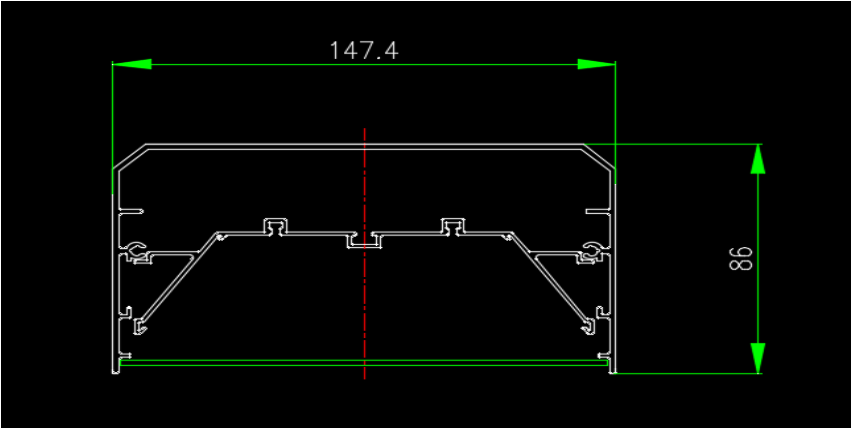

Technical Drawing

W: 148x H: 86 x L: 1140mm

Unit: mm