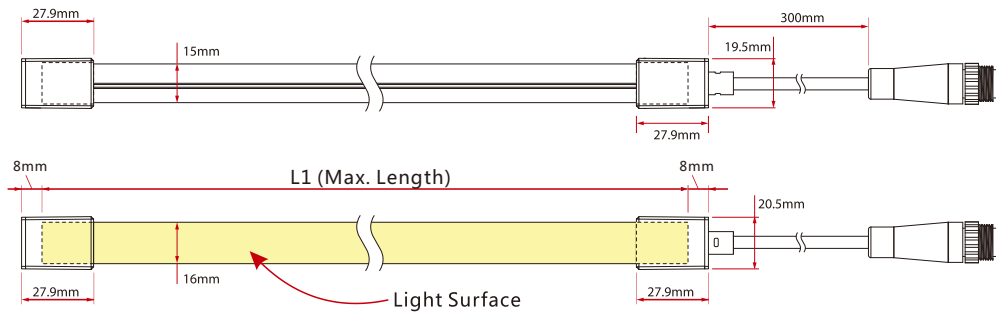

Technical Drawing

Unit: mm

❌ Do not twist this LED Neon Flex! Otherwise LED & Resistor & internal circuit will be broken.

❌ Do not bending the LED Neon Flex horizontally Otherwise LED & Resistor will be broken.