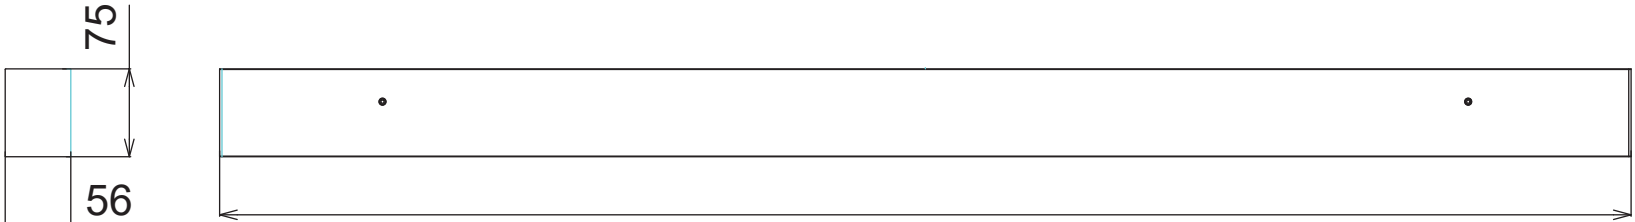

Technical Drawing

Reflector Type L: 1204&1504
Opal Diffuser Type L:1212 & 1512

Accessories :Continuous Joint

Unit: mm

Accessories : Opal Diffuser Type Only: