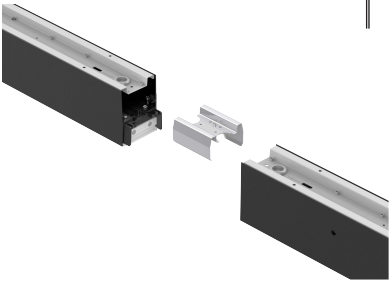

Technical Drawing

Reflector Type L: 1204&1504
Opal Diffuser Type L:1212 & 1512

Accessories :Continuous Joint

Unit: mm

Accessories : Opal Diffuser Type Only: