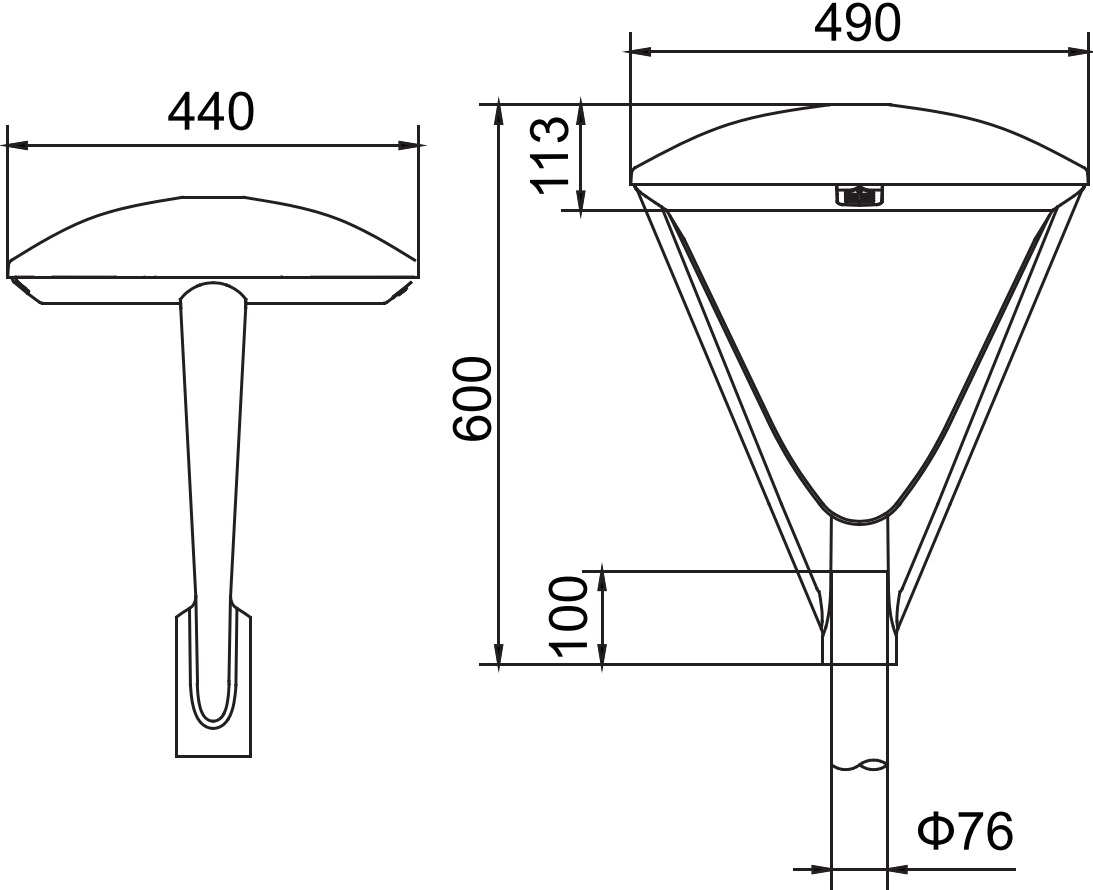

Technical Drawing

**Accessories - Adapter**  
Spigot size 76 to 60 mm

Unit: mm