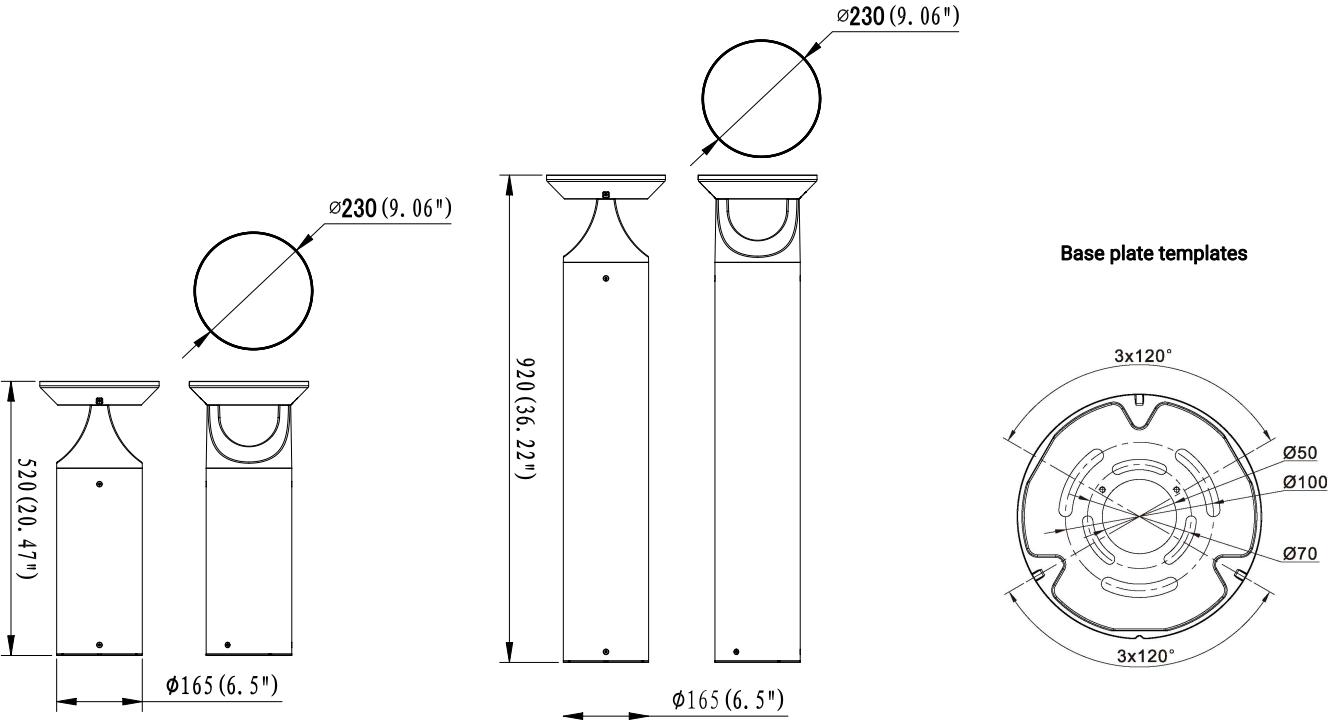

Technical Drawing

Accessories

Remote Control
Remote control for solar LED bollard light
Code: DM-Unit-32

Round House Side Shield
To reduce glare light
Code: DM-B01-01

Unit: mm