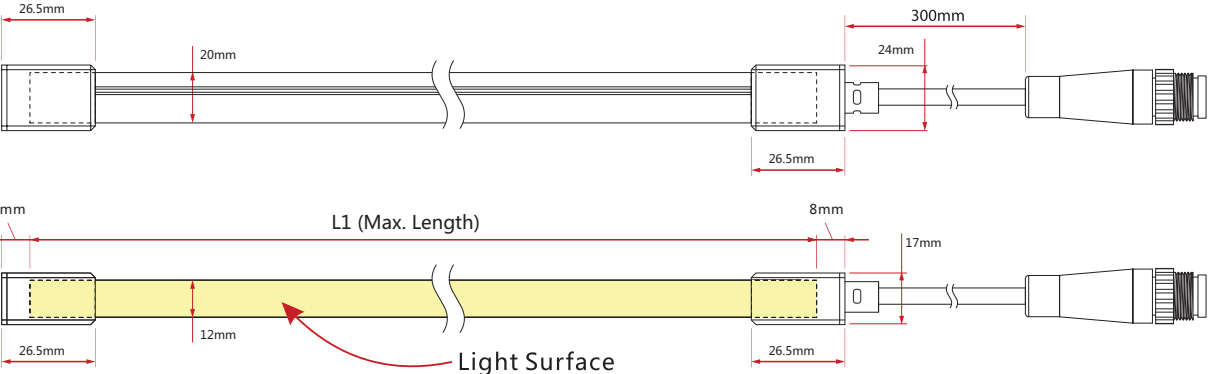

# Technical Drawing

Unit: mm

❌ Do not twist this LED Neon Flex! Otherwise LED & Resistor & internal circuit will be broken.

❌ Do not bending the LED Neon Flex horizontally Otherwise LED & Resistor will be broken.