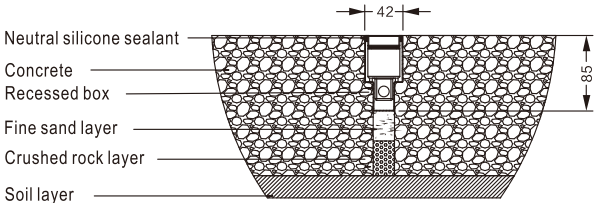

Technical Drawing

Installation-Install with Stainless Steel recessed box

Unit: mm