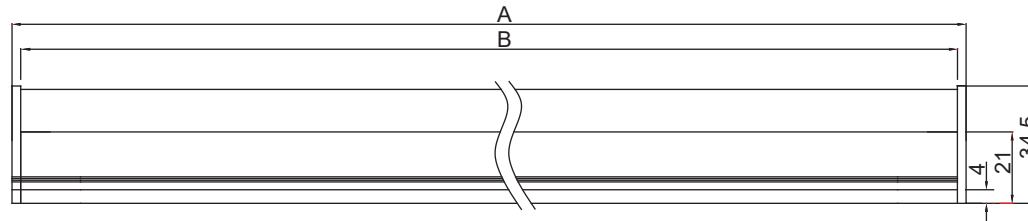

Technical Drawing

	1feet	2feet	3feet	4feet	5feet
	300 Dimension	600 Dimension	900 Dimension	1200 Dimension	1500 Dimension
A:	300mm	570mm	875mm	1175mm	1475mm
B:	296mm	566mm	871mm	1171mm	1471mm

Unit: mm