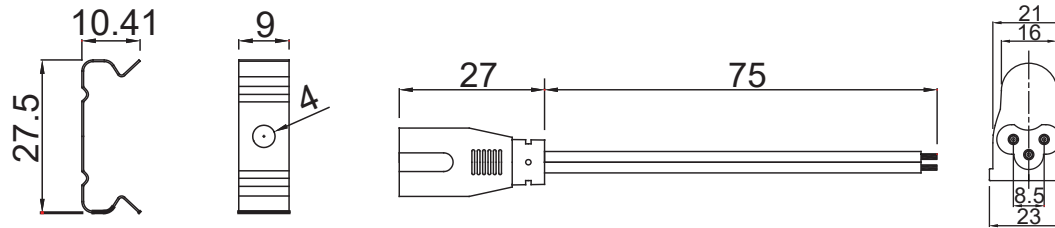

Technical Drawing

	1feet	2feet	3feet	4feet	5feet
	300 Dimension	600 Dimension	900 Dimension	1200 Dimension	1500 Dimension
A:	300mm	570mm	875mm	1175mm	1475mm
B:	296mm	566mm	871mm	1171mm	1471mm

Unit: mm