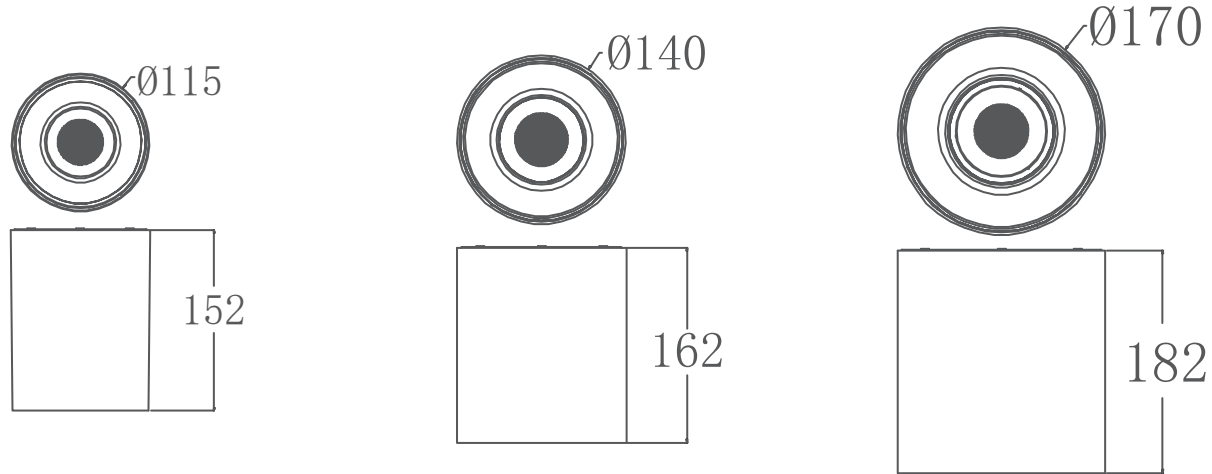

Technical Drawing

Reflector color

White

Silver

Black

Nickel

Unit: mm