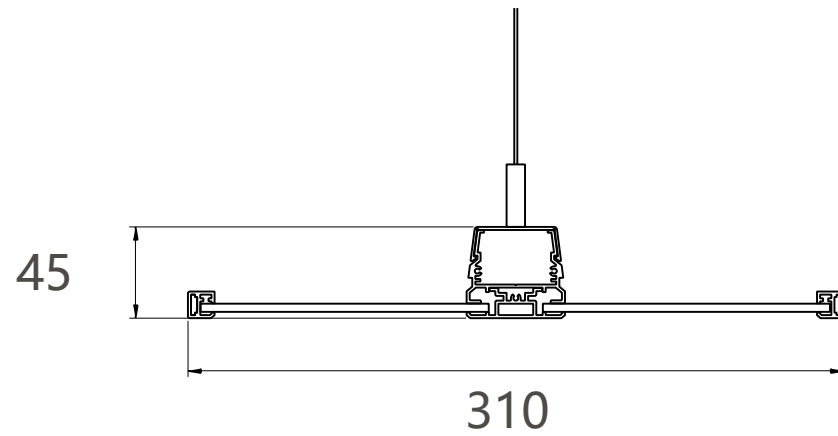

Technical Drawing

Size
(L*W*H)

1200*310*45

1760*310*45

Light Source: SMD

Installation: Suspended