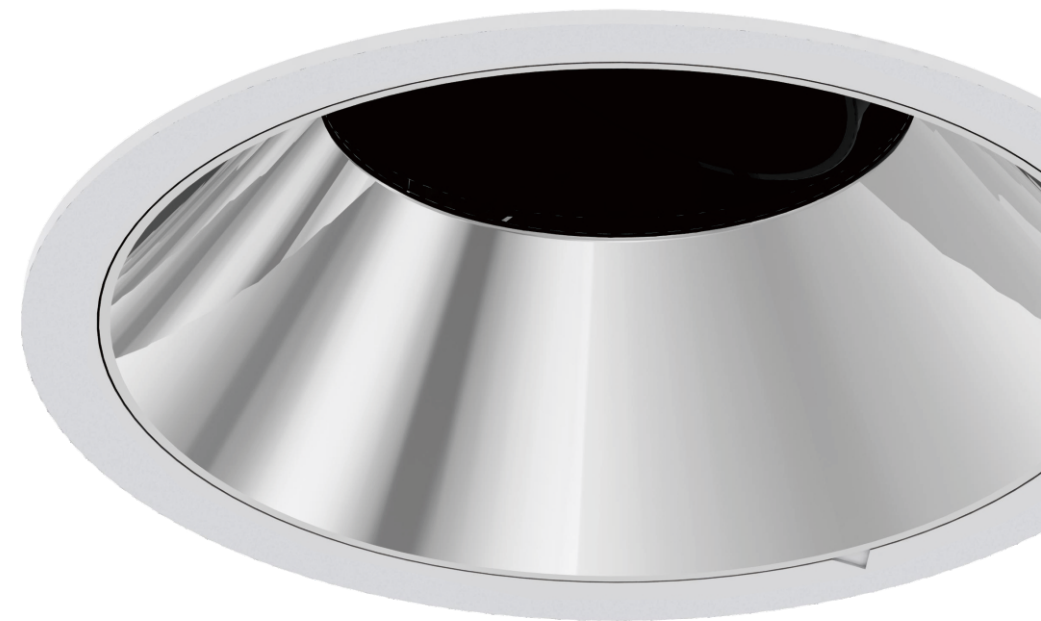

Square-Adjustable

Square-Fixed

Square-Wall Washer

Secondary Reflector

Specular Dark Specular Chrome Black Matt White Black Gold

Specular

Dark Specular

Chrome Black

White

Black

Gold

Intelligent mechanical design creates easy adjustment and precise alignment.

DRAMOMY

Smart mechanical design features precise angle alignment.
Artistical style meets architectural requirement.
Fixing screws can be rotated to match ceiling with different thickness.

Trimless Version Available

Trimless Version Available

DRAMOMY

ADJUSTABLE

A versatile accent lighting solution.

Aesthetic design for architectural request.

Aesthetic design trim available in round or square shape.
Four sizes with LED wattages 7.5W-38W.
30° tilt and 355° rotation.
Smart mechanical design ensures precise alignment.

DRAMOMY

LED Downlight-Adjustable

Function

- Full range of adjustable downlight, four sizes with LED wattages 7.5W-38W.
- Precision engineered adjustment mechanism, easy to adjust to specific angle.
- 30° tilt and 355° rotation.
- Thermally engineered heatsink creates highly efficient passive cooling system.
- Different colours of secondary reflector are available.
- Anti-glare accessory provides maximum eye comfort.
- Trimless installation downlight and accessory are available.
- 5 years guarantee