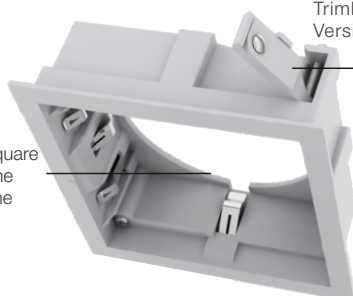

Trimless Version Available