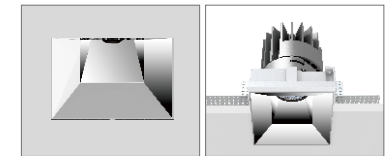

Trimless downlight version is optional.