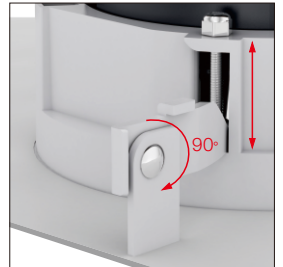

White

Black

Gold

Intelligent mechanical design creates easy adjustment and precise alignment.

DRAMOMY

Smart mechanical design features precise angle alignment.
Artistical style meets architectural requirement.
Fixing screws can be rotated to match ceiling with different thickness.

Technology Presents Arts

Ultra-narrow trim design leaves no flange between the secondary reflector and trim, meeting neat ceiling requirement.

Creative Ceiling Treatment

Installed easily and securely in the ceiling, using two screw fixing mechanisms.
Applying to 12-25mm thickness ceiling and to 1-12mm thickness ceiling with a fallen clip.

fit for ceiling thickness
12mm to 25mm

fit for ceiling thickness
1mm to 12mm

Easy to Adjust

Precision engineered adjustment mechanism achieves accurate angle alignment.

DRAMOMY

ADJUSTABLE

Meticulous to detail Interchangeable design
Best optics control
Guarantee maximal eye comfort