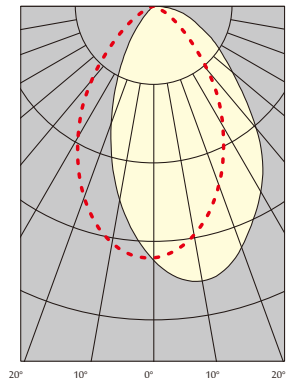

Trimless downlight version.

Mounting Trim

Trim

(125/150)
Trim

(125/150)
Trimless

Secondary Reflector

Matt

(125/150)