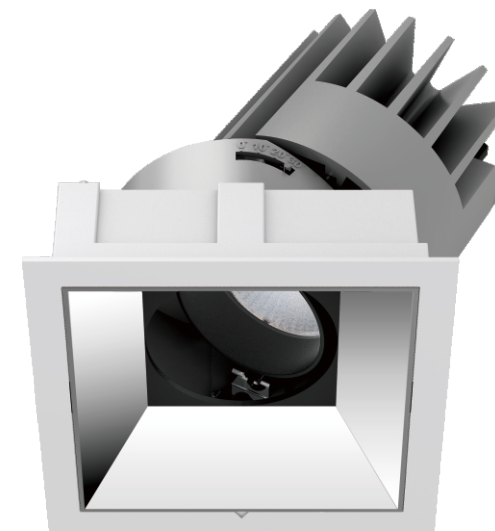

Trimless Version Available