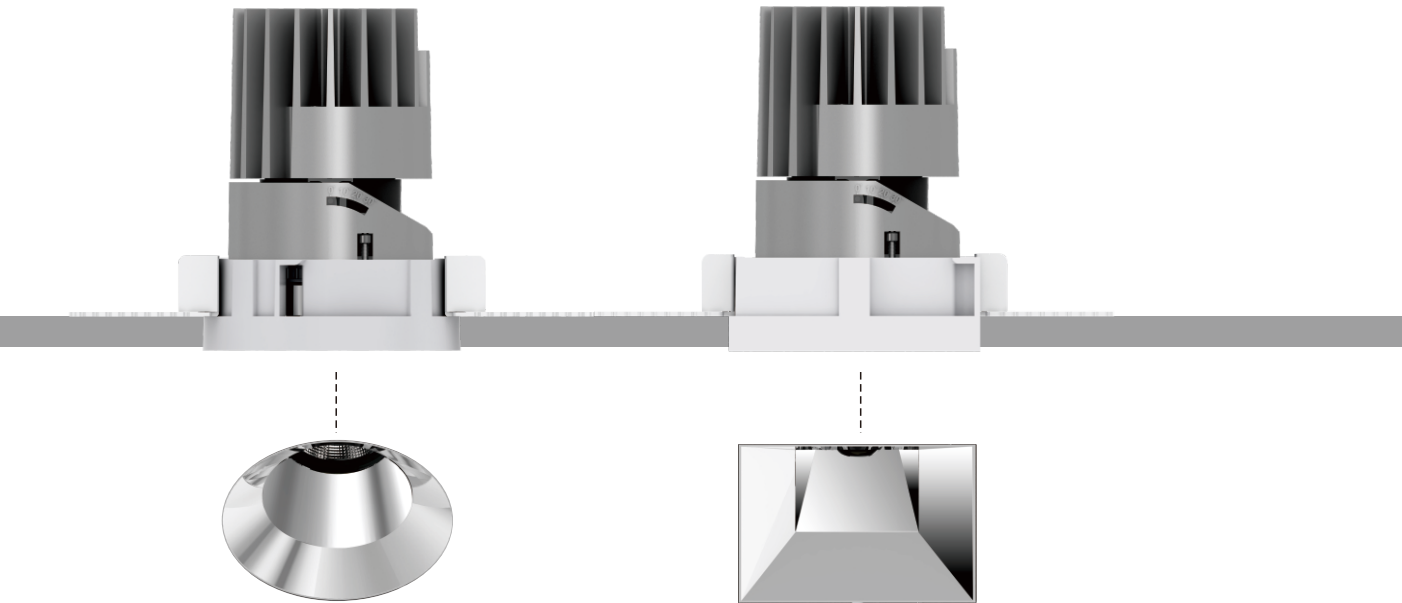

DIMON
TECHNOLOGY

Trimless Version Available

Make your downlight invisible in the ceiling, fit for 12.5mm and 25mm thickness ceiling
Interchangeable downlight fixture and trimless accessory.
All technical datasheets are the same as adjustable series downlight (SRF and SSF, page 066-073).

DRAMOMY-Wall Washer

WALL WASHER

Meticulous to detail
Interchangeable design
Best optics control
Guarantee maximal eye comfort

Trimless Version Available

WALLWASHER-LED

Wall Washer design evenly illuminates walls.