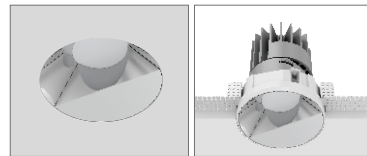

Trimless downlight version is optional.