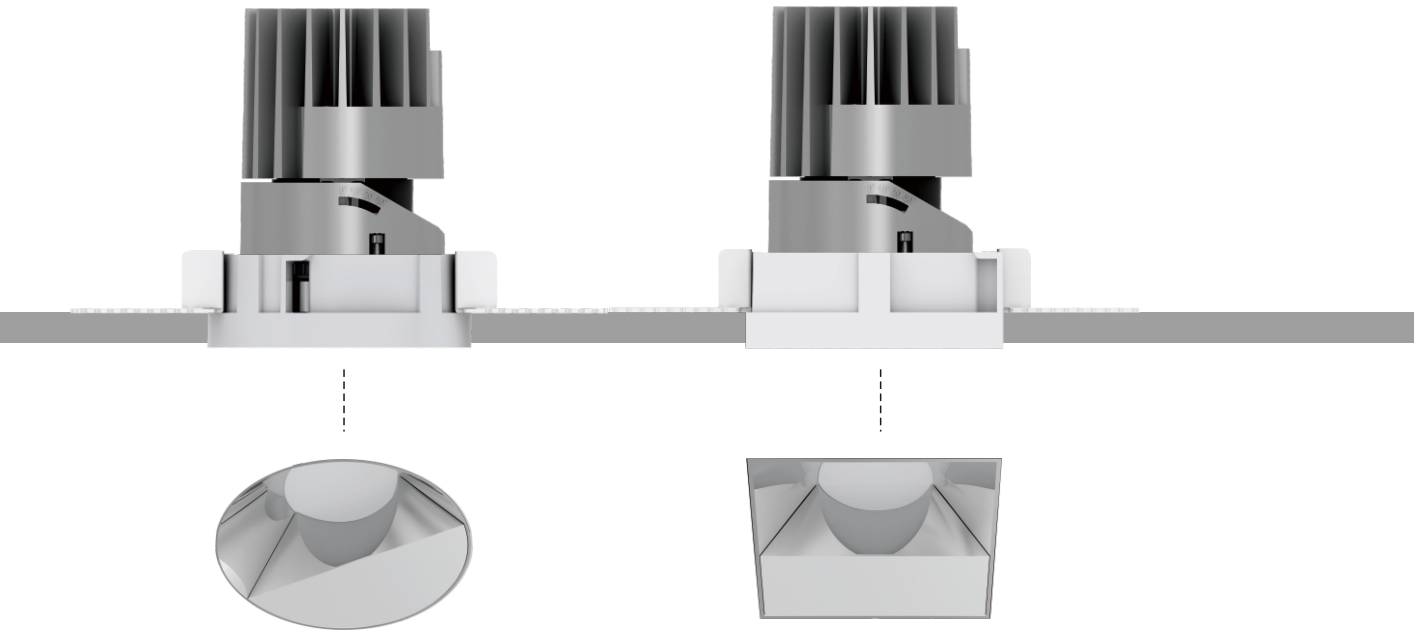

DRAMOMY-Wall Washer

LED Downlight-Wall Washer

DIMON
TECHNOLOGY

Function

- Asymmetric wall washer reflector evenly illuminates walls
- Thermally engineered heatsink creates highly efficient passive cooling system.
- Anti-glare accessory provides maximum eye comfort
- Trimless installation downlight and accessory.
- 5 years guarantee

Trimless downlight version.

Mounting Trim

Trim

(125/150)
Trim

(125/150)
Trimless

Secondary Reflector

Matt

(125/150)

DRAMOMY-Wall Washer

LED Downlight-Wall Washer

DIMON
TECHNOLOGY

Trimless Version Available

Make your downlight invisible in the ceiling, fit for 12.5mm and 25mm thickness ceiling
Interchangeable downlight fixture and trimless accessory.
All technical datasheets are the same as adjustable series downlight (TRW and TSW, page 078-085).