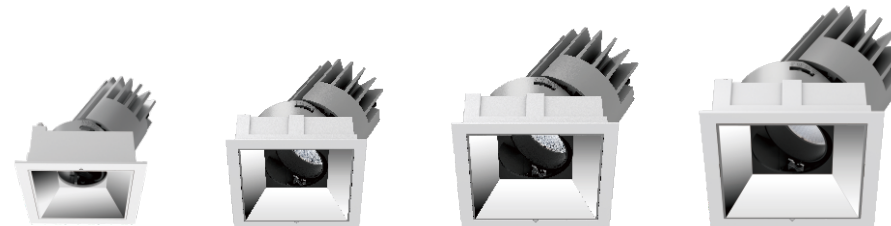

DRAMOMY

LED Downlight-Adjustable

Function

- Full range of adjustable downlight, four sizes with LED wattages 7.5W-38W.
- Precision engineered adjustment mechanism, easy to adjust to specific angle.
- 30° tilt and 355° rotation.
- Thermally engineered heatsink creates highly efficient passive cooling system.
- Different colours of secondary reflector are available.
- Anti-glare accessory provides maximum eye comfort.
- Trimless installation downlight and accessory are available.
- 5 years guarantee

Accessory

honeycomb

DRAMOMY

LED Downlight-Adjustable

Function

- Full range of adjustable downlight, four sizes with LED wattages 7.5W-38W.
- Precision engineered adjustment mechanism, easy to adjust to specific angle.
- 30° tilt and 355° rotation.
- Thermally engineered heatsink creates highly efficient passive cooling system.
- Different colours of secondary reflector are available.
- Anti-glare accessory provides maximum eye comfort.
- Trimless installation downlight and accessory are available.
- 5 years guarantee