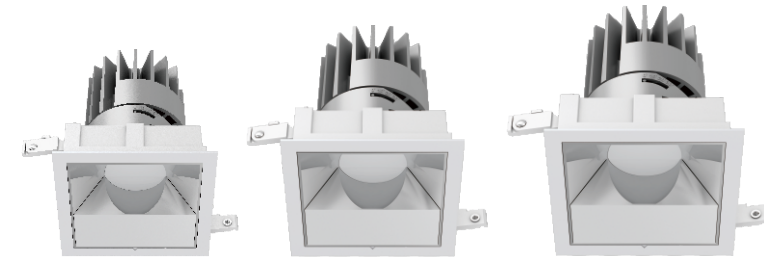

DRAMOMY-Wall Washer

LED Downlight-Wall Washer

DIMON
TECHNOLOGY

Function

- Asymmetric wall washer reflector evenly illuminates walls
- Thermally engineered heatsink creates highly efficient passive cooling system.
- Anti-glare accessory provides maximum eye comfort
- Trimless installation downlight and accessory.
- 5 years guarantee