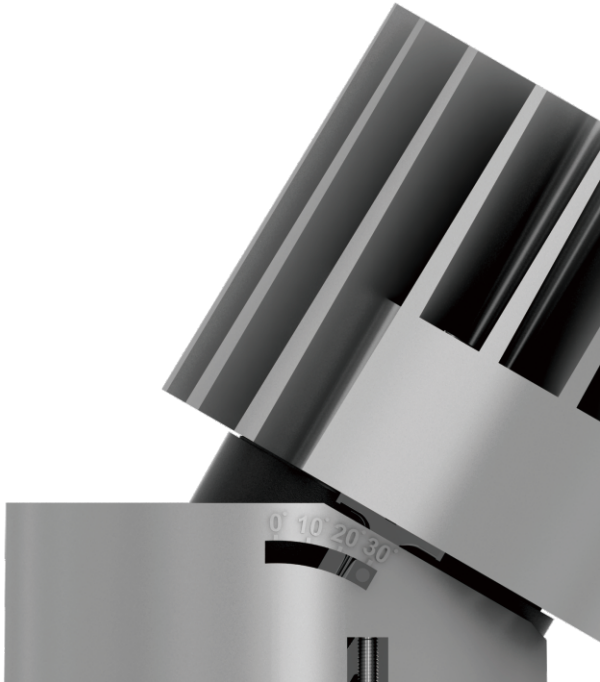

Accessory

honeycomb

DRAMOMY-Trimless

LED Downlight-Adjustable

Trimless Version Available

Make your downlight invisible in the ceiling, fit for 12.5mm and 25mm thickness ceiling
Interchangeable downlight fixture and trimless accessory.
All technical datasheets are the same as adjustable series downlight (SRA and SSA, page 048-058).