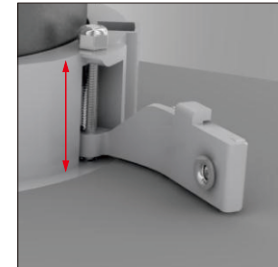

White

Black

Gold

Intelligent mechanical design creates easy adjustment and precise alignment.

DRAMOMY

Smart mechanical design features precise angle alignment.
Artistical style meets architectural requirement.
Fixing screws can be rotated to match ceiling with different thickness.

Technology Presents Arts

Ultra-narrow trim design leaves no flange between the secondary reflector and trim, meeting neat ceiling requirement.

Creative Ceiling Treatment

Installed easily and securely in the ceiling, using two screw fixing mechanisms.
Applying to 12-25mm thickness ceiling and to 1-12mm thickness ceiling with a fallen clip.