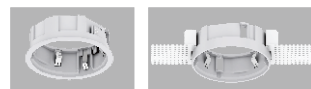

Trim

Mounting Trim can be ordered seperately

(100/125/150)
Trim (Standard)

(100/125/150)
Trimless (Option)