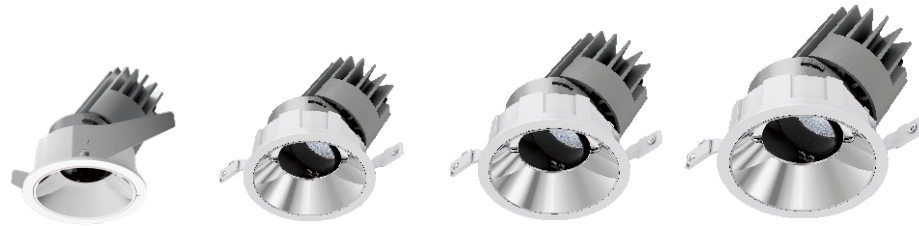

30°
355°

30°
355°

DRAMOMY ROUND Downlight

ADJUSTABLE

Four sizes with LED wattages 7.5W-38W.
20°, 40°, and 50° beam angles are available
10° beam angle is optional for SRA68.
30° tilt and 355° rotation.

FIXED

30°
355°

30°
355°

DRAMOMY SQUARE Downlight

ADJUSTABLE
Four sizes with LED wattages 7.5W-38W.
20°, 40°, and 50° beam angles are available
10° beam angle is optional for SRA68.
30° tilt and 355° rotation.

FIXED
A combination of deep recessed
secondary reflector and soft
lens creates visual comfort

Trimless Version Available

Trimless Version Available

DRAMOMY

ADJUSTABLE

A versatile accent lighting solution.

Aesthetic design for architectural request.

Aesthetic design trim available in round or square shape.
Four sizes with LED wattages 7.5W-38W.
30° tilt and 355° rotation.
Smart mechanical design ensures precise alignment.

DRAMOMY

LED Downlight-Adjustable

Function

- Full range of adjustable downlight, four sizes with LED wattages 7.5W-38W.
- Precision engineered adjustment mechanism, easy to adjust to specific angle.
- 30° tilt and 355° rotation.
- Thermally engineered heatsink creates highly efficient passive cooling system.
- Different colours of secondary reflector are available.
- Anti-glare accessory provides maximum eye comfort.
- Trimless installation downlight and accessory are available.
- 5 years guarantee