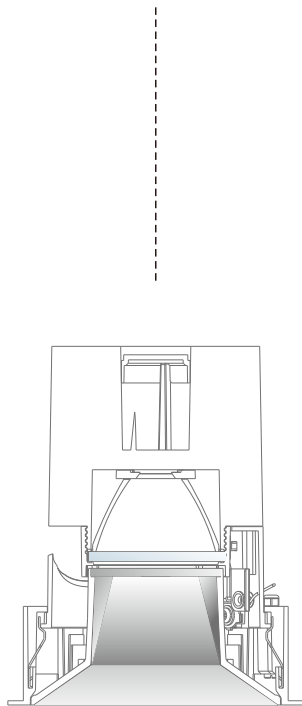

Aesthetic design trim available in round or square shape.
Three sizes with LED wattages 13W-38W.
Deep recessed secondary reflector generates visual comfort