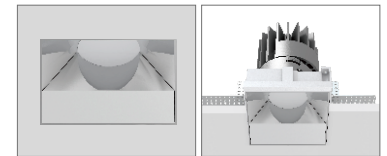

Trimless downlight version.