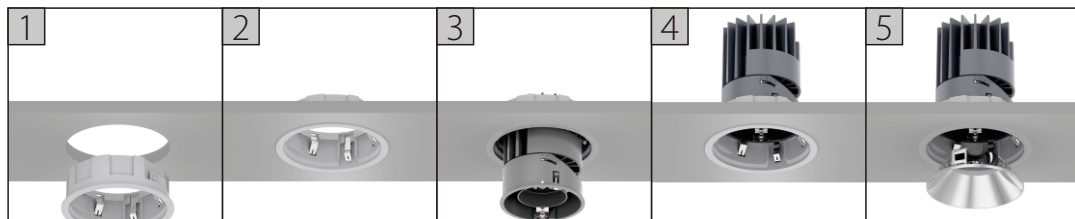

White

Black

Gold

Intelligent mechanical design creates easy adjustment and precise alignment.

DRAMOMY

Smart mechanical design features precise angle alignment.
Artistical style meets architectural requirement.
Fixing screws can be rotated to match ceiling with different thickness.