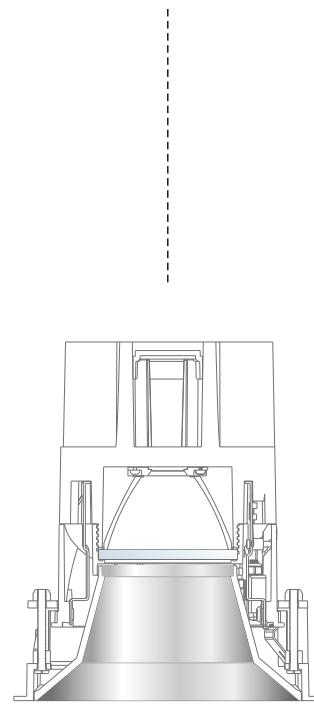

30°
355°

30°
355°

DRAMOMY ROUND Downlight

ADJUSTABLE

Four sizes with LED wattages 7.5W-38W.
20°, 40°, and 50° beam angles are available
10° beam angle is optional for SRA68.
30° tilt and 355° rotation.

FIXED

30°
355°

30°
355°

DRAMOMY SQUARE Downlight

ADJUSTABLE
Four sizes with LED wattages 7.5W-38W.
20°, 40°, and 50° beam angles are available
10° beam angle is optional for SRA68.
30° tilt and 355° rotation.

FIXED
A combination of deep recessed
secondary reflector and soft
lens creates visual comfort

Accessory

honeycomb

DRAMOMY-Trimless

LED Downlight-Adjustable

Trimless Version Available

Make your downlight invisible in the ceiling, fit for 12.5mm and 25mm thickness ceiling
Interchangeable downlight fixture and trimless accessory.
All technical datasheets are the same as adjustable series downlight (SRA and SSA, page 048-058).

Aesthetic design for architectural request.

Aesthetic design trim available in round or square shape.
Three sizes with LED wattages 13W-38W.
Deep recessed secondary reflector generates visual comfort

DRAMOMY-Fixed