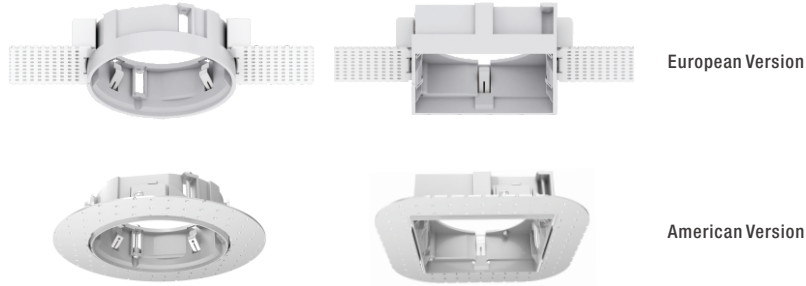

Accessory

honeycomb

DRAMOMY-Trimless

LED Downlight-Adjustable

Trimless Version Available

Make your downlight invisible in the ceiling, fit for 12.5mm and 25mm thickness ceiling
Interchangeable downlight fixture and trimless accessory.
All technical datasheets are the same as adjustable series downlight (SRA and SSA, page 048-058).