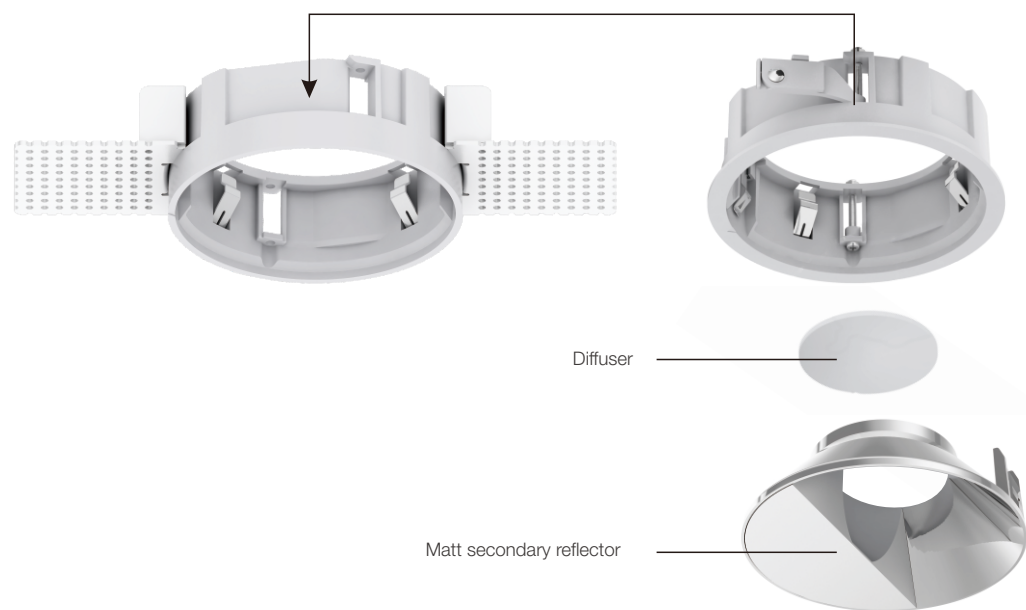

DIMON
TECHNOLOGY

Trimless Version Available

Make your downlight invisible in the ceiling, fit for 12.5mm and 25mm thickness ceiling
Interchangeable downlight fixture and trimless accessory.
All technical datasheets are the same as adjustable series downlight (SRF and SSF, page 066-073).

DRAMOMY-Wall Washer

WALL WASHER

Meticulous to detail
Interchangeable design
Best optics control
Guarantee maximal eye comfort

Trimless Version Available

WALLWASHER-LED

Wall Washer design evenly illuminates walls.