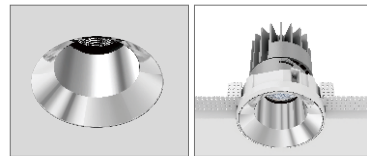

Trimless downlight version is optional.