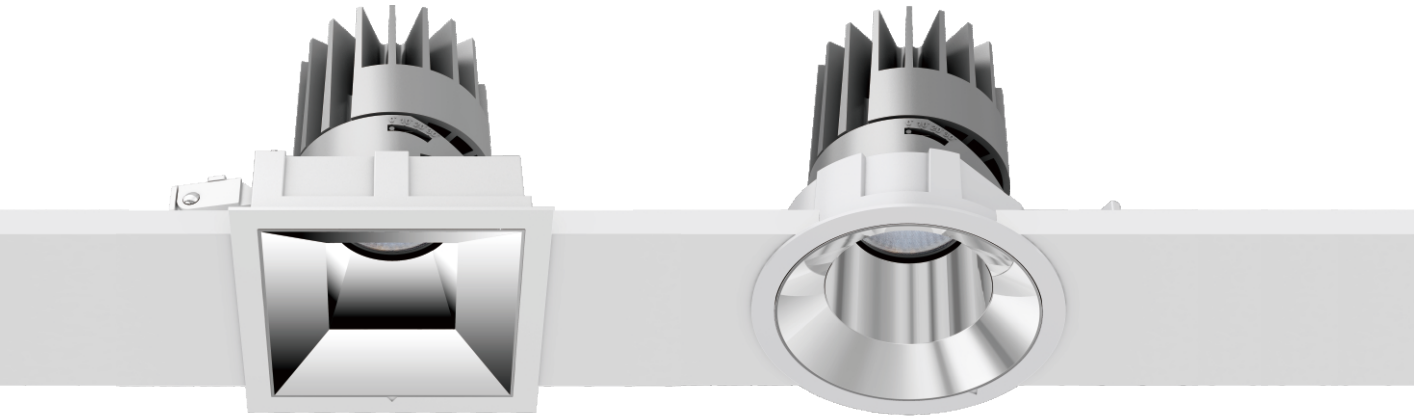

DRAMOMY-Fixed

Meticulous to detail Interchangeable design
Best optics control
Guarantee maximal eye comfort

Trimless
Version Available

Trimless
Version Available

DRAMOMY-Fixed

DIMON
TECHNOLOGY

A versatile accent lighting solution.