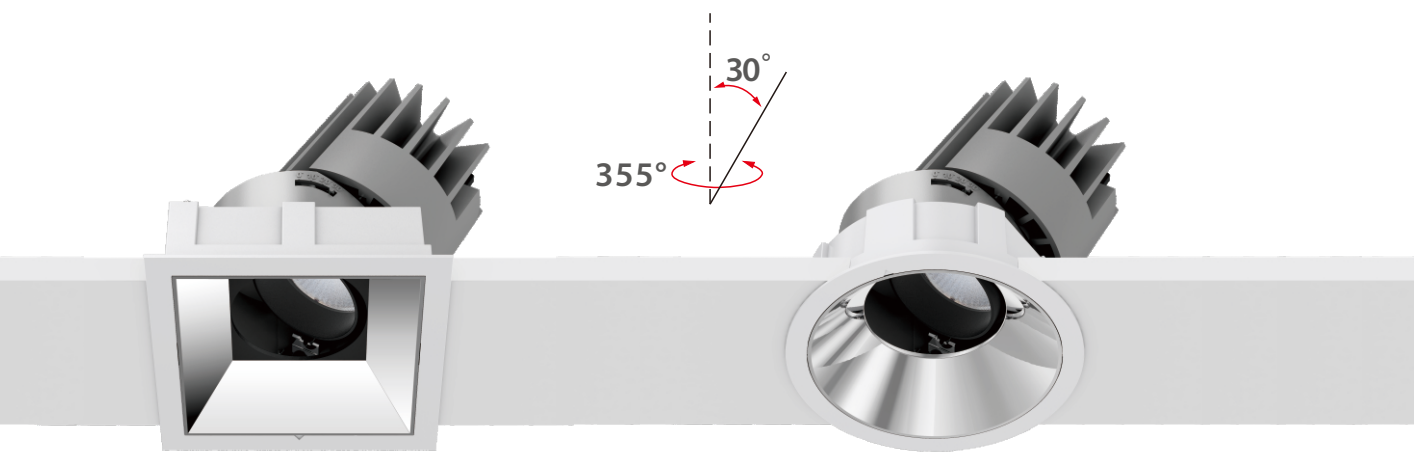

Trimless Version Available

Trimless Version Available

DRAMOMY

ADJUSTABLE

A versatile accent lighting solution.

Aesthetic design for architectural request.

Aesthetic design trim available in round or square shape.
Four sizes with LED wattages 7.5W-38W.
30° tilt and 355° rotation.
Smart mechanical design ensures precise alignment.

DRAMOMY

LED Downlight-Adjustable

Function

- Full range of adjustable downlight, four sizes with LED wattages 7.5W-38W.
- Precision engineered adjustment mechanism, easy to adjust to specific angle.
- 30° tilt and 355° rotation.
- Thermally engineered heatsink creates highly efficient passive cooling system.
- Different colours of secondary reflector are available.
- Anti-glare accessory provides maximum eye comfort.
- Trimless installation downlight and accessory are available.
- 5 years guarantee