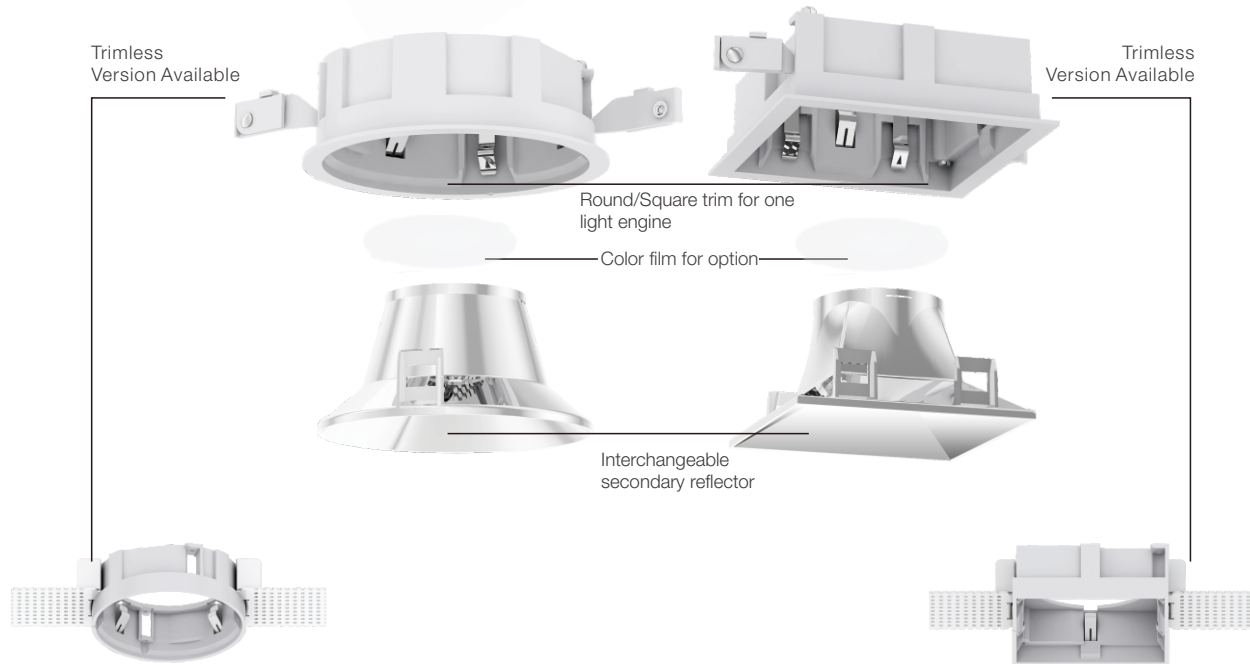

Trimless
Version Available

Trimless
Version Available