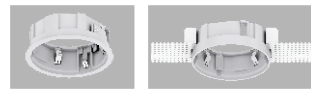

Trim

Mounting Trim can be ordered seperately

(125/150)
Trim (Standard)

(125/150)
Trimless (Option)

Secondary Reflector