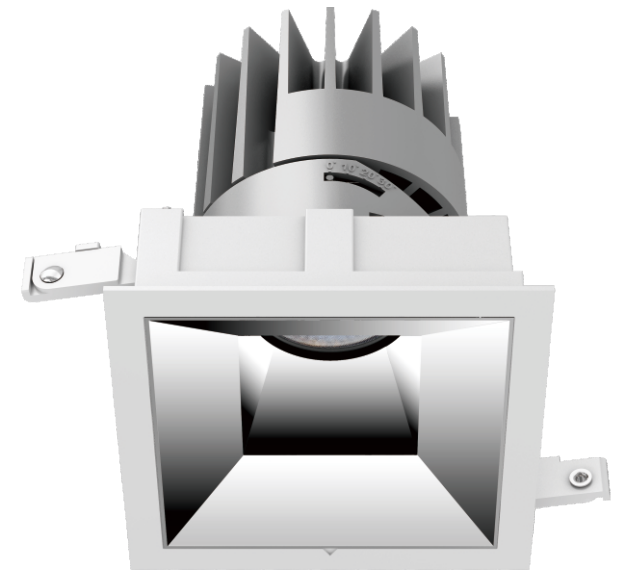

Trimless
Version Available

Trimless
Version Available