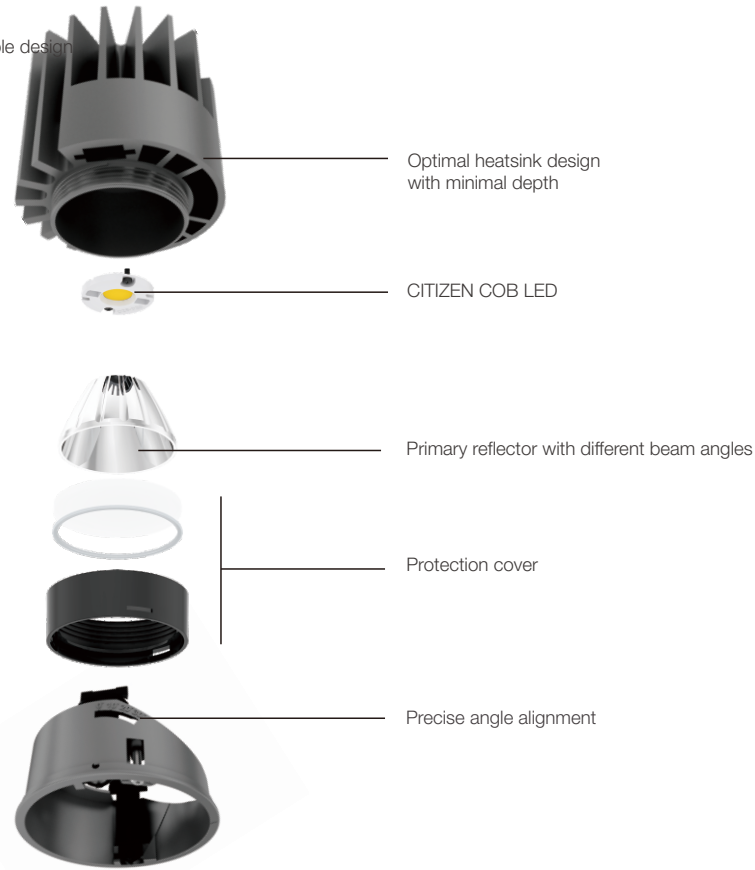

DRAMOMY-Fixed

Meticulous to detail Interchangeable design
Best optics control
Guarantee maximal eye comfort