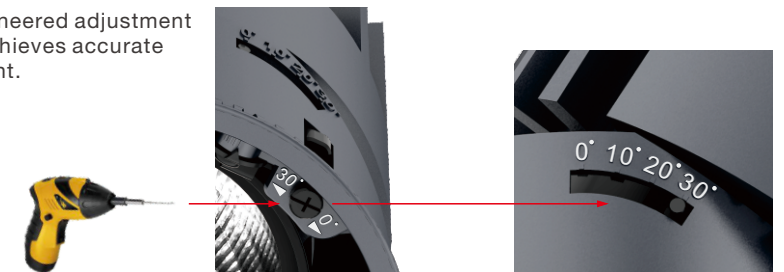

Technology Presents Arts

Ultra-narrow trim design leaves no flange between the secondary reflector and trim, meeting neat ceiling requirement.

Creative Ceiling Treatment

Installed easily and securely in the ceiling, using two screw fixing mechanisms.
Applying to 12-25mm thickness ceiling and to 1-12mm thickness ceiling with a fallen clip.

fit for ceiling thickness
12mm to 25mm

fit for ceiling thickness
1mm to 12mm

Easy to Adjust

Precision engineered adjustment mechanism achieves accurate angle alignment.

DRAMOMY

ADJUSTABLE

Meticulous to detail Interchangeable design
Best optics control
Guarantee maximal eye comfort