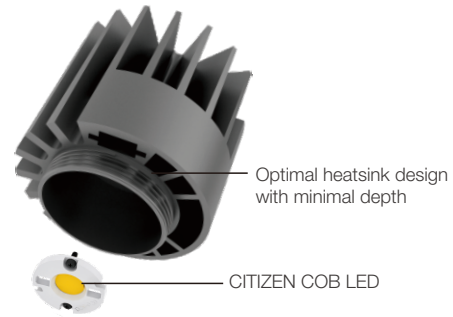

fit for ceiling thickness
12mm to 25mm

fit for ceiling thickness
1mm to 12mm

Easy to Adjust

Precision engineered adjustment mechanism achieves accurate angle alignment.

DRAMOMY

ADJUSTABLE

Meticulous to detail Interchangeable design
Best optics control
Guarantee maximal eye comfort

Trimless Version Available

Trimless Version Available

DRAMOMY

ADJUSTABLE

A versatile accent lighting solution.

Aesthetic design for architectural request.

Aesthetic design trim available in round or square shape.
Four sizes with LED wattages 7.5W-38W.
30° tilt and 355° rotation.
Smart mechanical design ensures precise alignment.