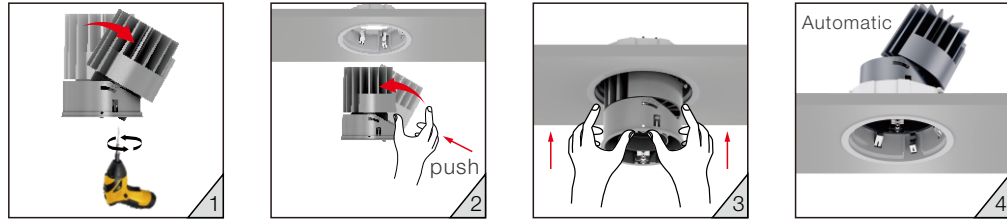

White

Black

Gold

Intelligent mechanical design creates easy adjustment and precise alignment.

DRAMOMY

Smart mechanical design features precise angle alignment.
Artistical style meets architectural requirement.
Fixing screws can be rotated to match ceiling with different thickness.

Technology Presents Arts

Ultra-narrow trim design leaves no flange between the secondary reflector and trim, meeting neat ceiling requirement.

Creative Ceiling Treatment

Installed easily and securely in the ceiling, using two screw fixing mechanisms.
Applying to 12-25mm thickness ceiling and to 1-12mm thickness ceiling with a fallen clip.