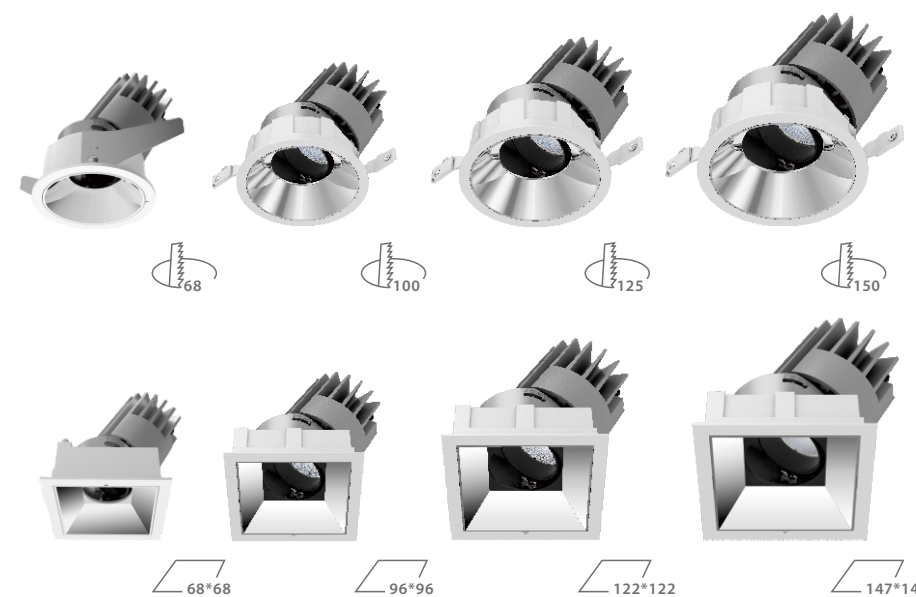

fit for ceiling thickness
12mm to 25mm

fit for ceiling thickness
1mm to 12mm

Easy to Adjust

Precision engineered adjustment mechanism achieves accurate angle alignment.

DRAMOMY

ADJUSTABLE

Meticulous to detail Interchangeable design
Best optics control
Guarantee maximal eye comfort

Trimless Version Available

Trimless Version Available

DRAMOMY

ADJUSTABLE

A versatile accent lighting solution.

Aesthetic design for architectural request.

Aesthetic design trim available in round or square shape.
Four sizes with LED wattages 7.5W-38W.
30° tilt and 355° rotation.
Smart mechanical design ensures precise alignment.

DRAMOMY

LED Downlight-Adjustable

Function

- Full range of adjustable downlight, four sizes with LED wattages 7.5W-38W.
- Precision engineered adjustment mechanism, easy to adjust to specific angle.
- 30° tilt and 355° rotation.
- Thermally engineered heatsink creates highly efficient passive cooling system.
- Different colours of secondary reflector are available.
- Anti-glare accessory provides maximum eye comfort.
- Trimless installation downlight and accessory are available.
- 5 years guarantee