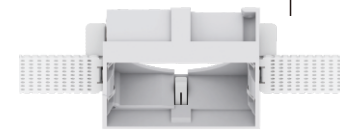

Trimless Version Available