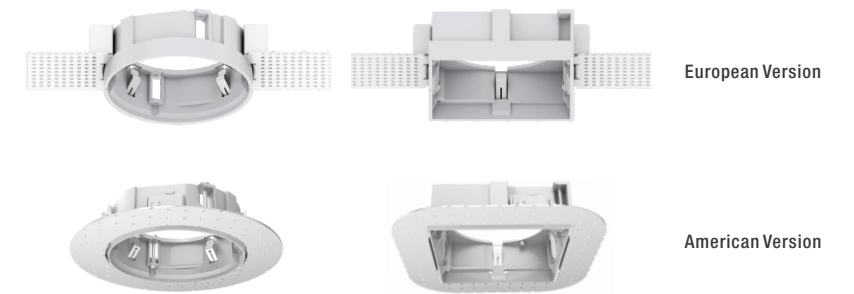

DIMON
TECHNOLOGY

Trimless Version Available

Make your downlight invisible in the ceiling, fit for 12.5mm and 25mm thickness ceiling
Interchangeable downlight fixture and trimless accessory.
All technical datasheets are the same as adjustable series downlight (SRF and SSF, page 066-073).