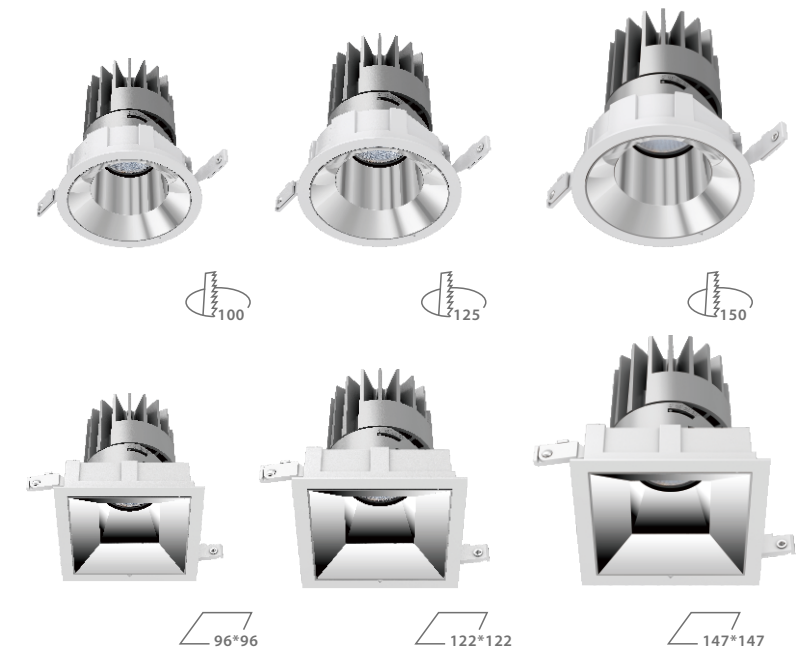

Accessory

honeycomb

DRAMOMY

LED Downlight-Adjustable

Function

- Full range of adjustable downlight, four sizes with LED wattages 7.5W-38W.
- Precision engineered adjustment mechanism, easy to adjust to specific angle.
- 30° tilt and 355° rotation.
- Thermally engineered heatsink creates highly efficient passive cooling system.
- Different colours of secondary reflector are available.
- Anti-glare accessory provides maximum eye comfort.
- Trimless installation downlight and accessory are available.
- 5 years guarantee

Accessory

honeycomb

DRAMOMY-Trimless

LED Downlight-Adjustable

Trimless Version Available

Make your downlight invisible in the ceiling, fit for 12.5mm and 25mm thickness ceiling
Interchangeable downlight fixture and trimless accessory.
All technical datasheets are the same as adjustable series downlight (SRA and SSA, page 048-058).

DRAMOMY-Fixed

Meticulous to detail Interchangeable design
Best optics control
Guarantee maximal eye comfort

Trimless
Version Available

Trimless
Version Available

DRAMOMY-Fixed

DIMON
TECHNOLOGY

A versatile accent lighting solution.

Aesthetic design for architectural request.

Aesthetic design trim available in round or square shape.
Three sizes with LED wattages 13W-38W.
Deep recessed secondary reflector generates visual comfort

DRAMOMY-Fixed