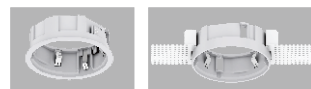

(125/150)
Trimless (Option)

Trim

Mounting Trim can be ordered separately

(125/150)
Trim (Standard)