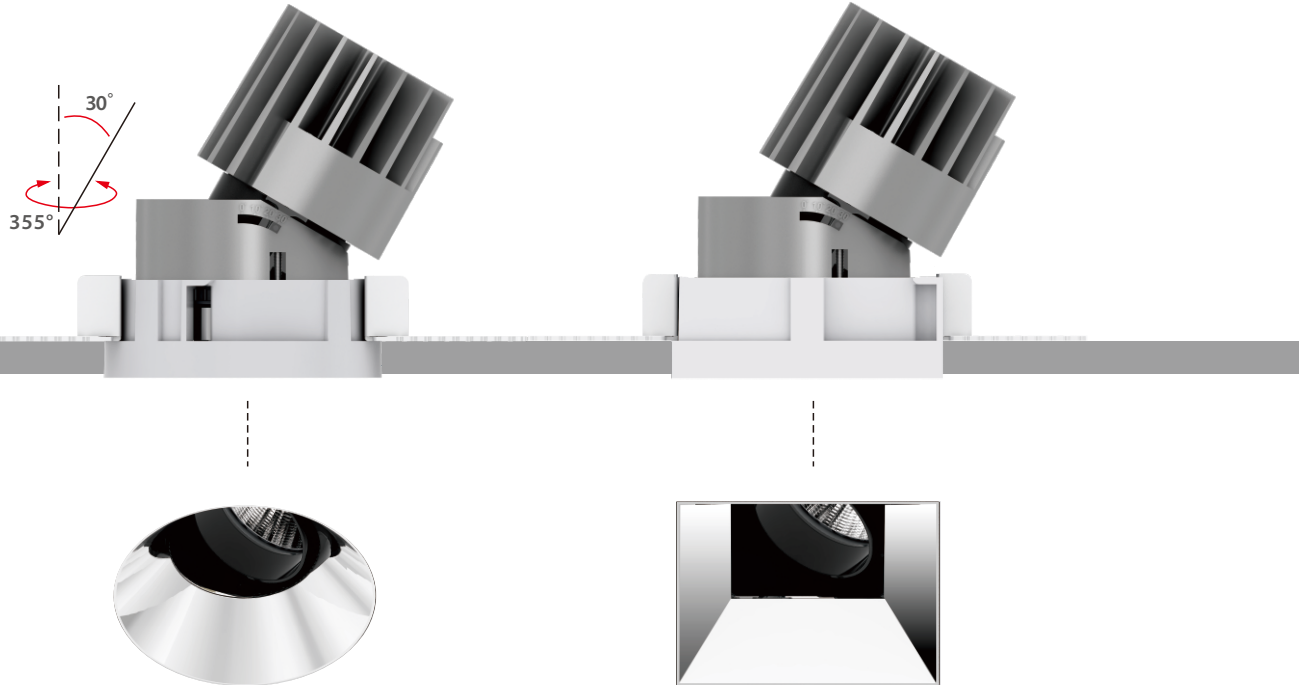

Accessory

honeycomb

DRAMOMY

LED Downlight-Adjustable

Function

- Full range of adjustable downlight, four sizes with LED wattages 7.5W-38W.
- Precision engineered adjustment mechanism, easy to adjust to specific angle.
- 30° tilt and 355° rotation.
- Thermally engineered heatsink creates highly efficient passive cooling system.
- Different colours of secondary reflector are available.
- Anti-glare accessory provides maximum eye comfort.
- Trimless installation downlight and accessory are available.
- 5 years guarantee

Accessory

honeycomb

DRAMOMY-Trimless

LED Downlight-Adjustable

Trimless Version Available

Make your downlight invisible in the ceiling, fit for 12.5mm and 25mm thickness ceiling
Interchangeable downlight fixture and trimless accessory.
All technical datasheets are the same as adjustable series downlight (SRA and SSA, page 048-058).