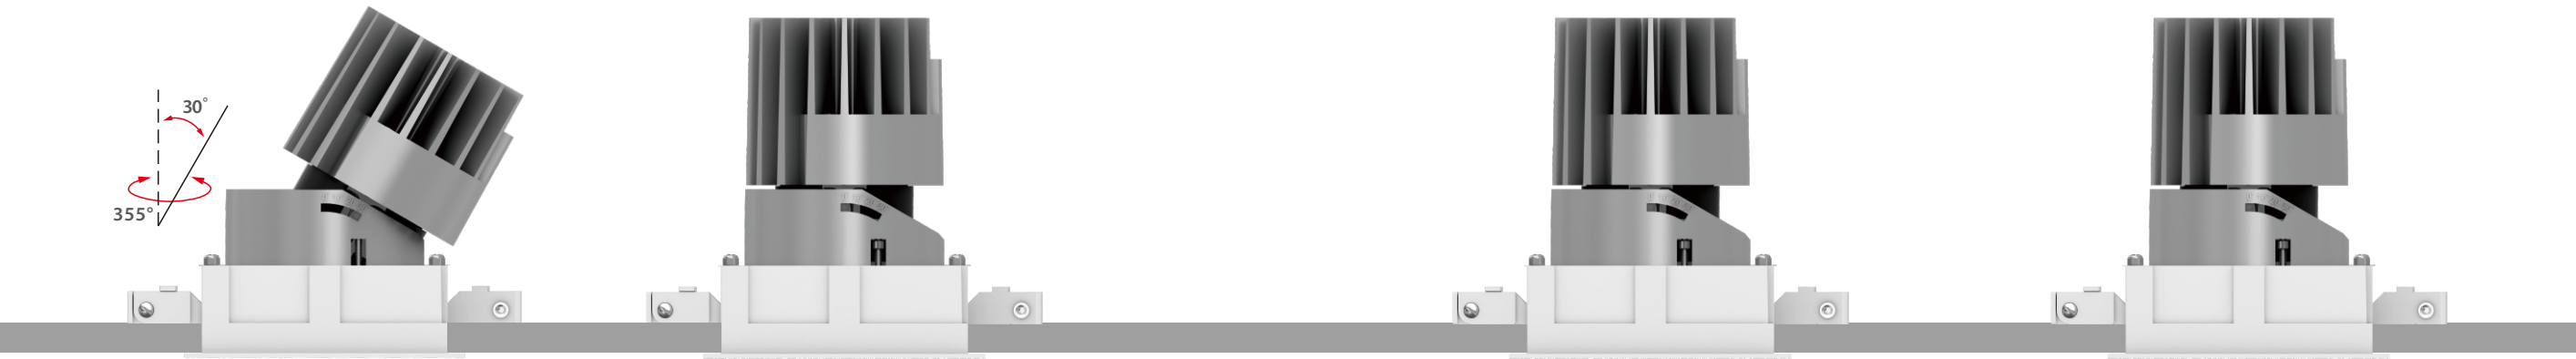

30°
355°

30°
355°

DRAMOMY ROUND Downlight

ADJUSTABLE

Four sizes with LED wattages 7.5W-38W.
20°, 40°, and 50° beam angles are available
10° beam angle is optional for SRA68.
30° tilt and 355° rotation.

FIXED

A combination of deep recessed
secondary reflector and soft
lens creates visual comfort

WALL WASHER

Asymmetric wall washer reflector
evenly illuminates walls

TRIMLESS

Make your downlight
invisible in the ceiling.
Tidy design for architectural
project installation.

30°
355°

30°
355°

DRAMOMY SQUARE Downlight

ADJUSTABLE
Four sizes with LED wattages 7.5W-38W.
20°, 40°, and 50° beam angles are available
10° beam angle is optional for SRA68.
30° tilt and 355° rotation.

FIXED
A combination of deep recessed
secondary reflector and soft
lens creates visual comfort