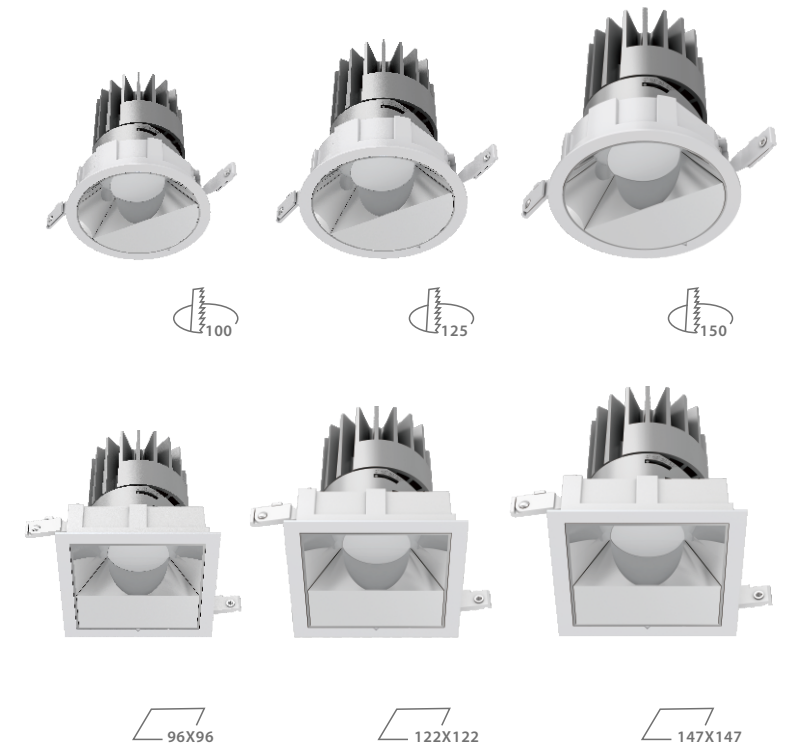

DIMON
TECHNOLOGY

Trimless Version Available

Make your downlight invisible in the ceiling, fit for 12.5mm and 25mm thickness ceiling
Interchangeable downlight fixture and trimless accessory.
All technical datasheets are the same as adjustable series downlight (SRF and SSF, page 066-073).

DRAMOMY-Wall Washer

WALL WASHER

Meticulous to detail
Interchangeable design
Best optics control
Guarantee maximal eye comfort

Trimless Version Available

WALLWASHER-LED

Wall Washer design evenly illuminates walls.