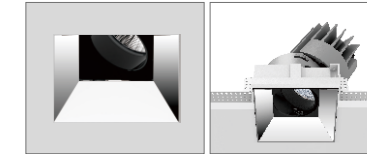

Accessory

honeycomb

DRAMOMY

LED Downlight-Adjustable

Function

- Full range of adjustable downlight, four sizes with LED wattages 7.5W-38W.
- Precision engineered adjustment mechanism, easy to adjust to specific angle.
- 30° tilt and 355° rotation.
- Thermally engineered heatsink creates highly efficient passive cooling system.
- Different colours of secondary reflector are available.
- Anti-glare accessory provides maximum eye comfort.
- Trimless installation downlight and accessory are available.
- 5 years guarantee