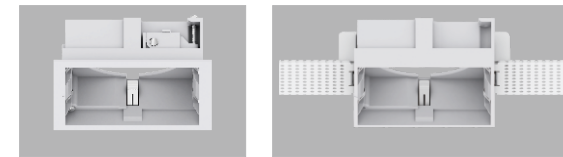

Mounting Trim

(125/150)
Trim

(125/150)
Trimless