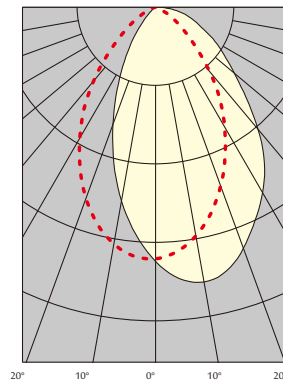

Trimless downlight version is optional.

Trim

Mounting Trim can be ordered seperately

(125/150)
Trim (Standard)

(125/150)
Trimless (Option)

Secondary Reflector

Matt

(125/150)
(Option)