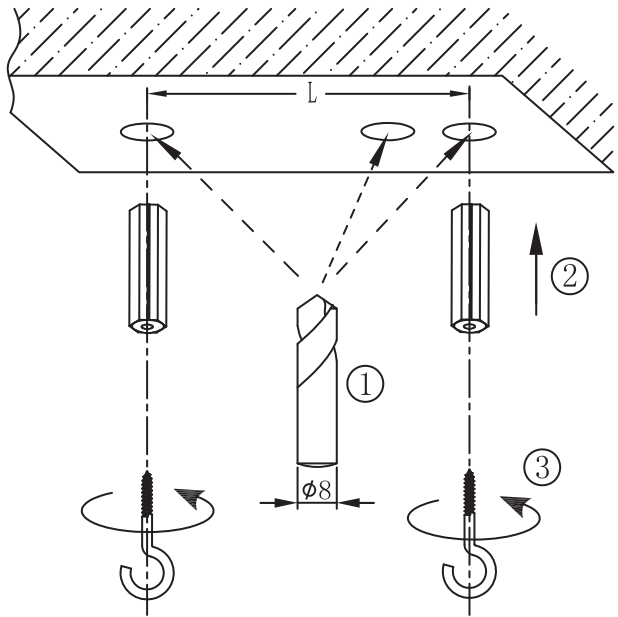

# INSTRUCTION

Model	300	600	900	1200	1500
L (mm)	260	455	755	1045	1345

I

II

III

**DIMON**  
TECHNOLOGY

Attention:  
The fixture should be assembled and installed by professionals!