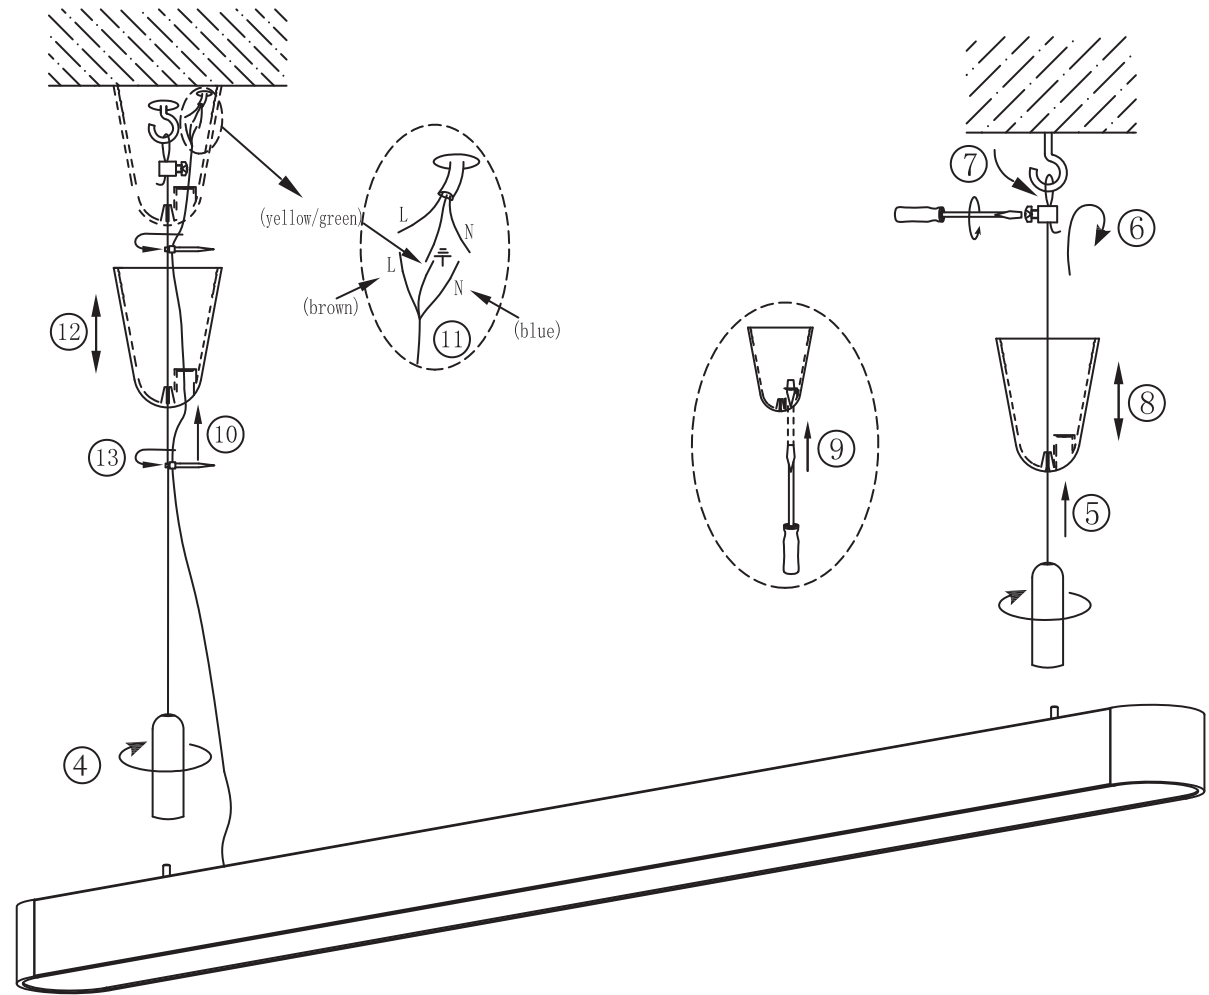

# INSTRUCTION

Model	300	600	900	1200	1500
L (mm)	260	455	755	1045	1345

I

II

III

**DIMON**  
TECHNOLOGY

Attention:  
The fixture should be assembled and installed by professionals!