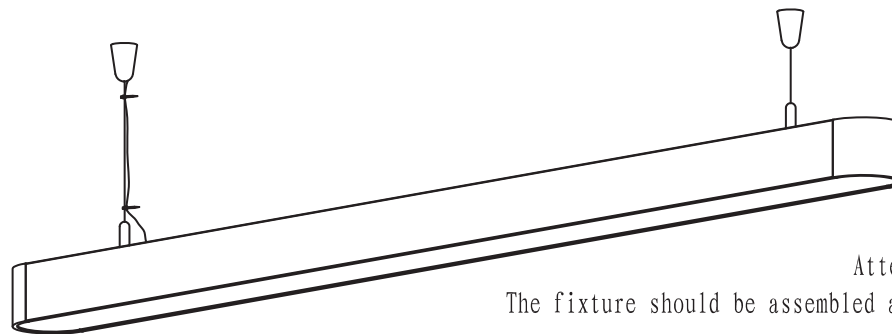

# INSTRUCTION

Model	300	600	900	1200	1500
L (mm)	260	455	755	1045	1345

I

II

III

**DIMON**  
TECHNOLOGY

Attention:  
The fixture should be assembled and installed by professionals!