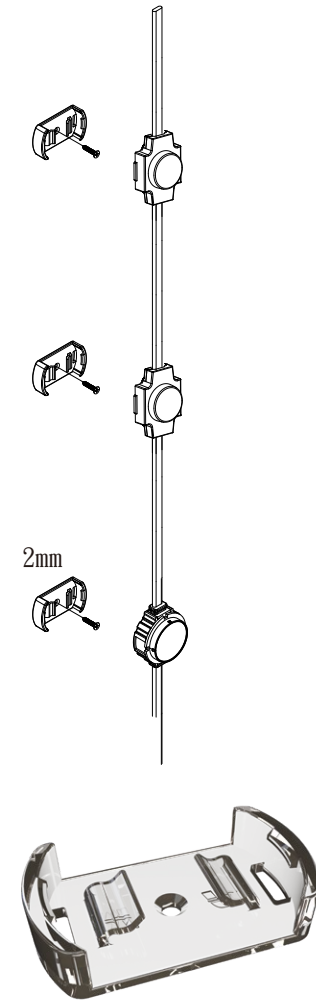

Installation Accessories

Aluminium profile

Stainless Steel Wire and PC Clip

PC Clip

Unit: mm