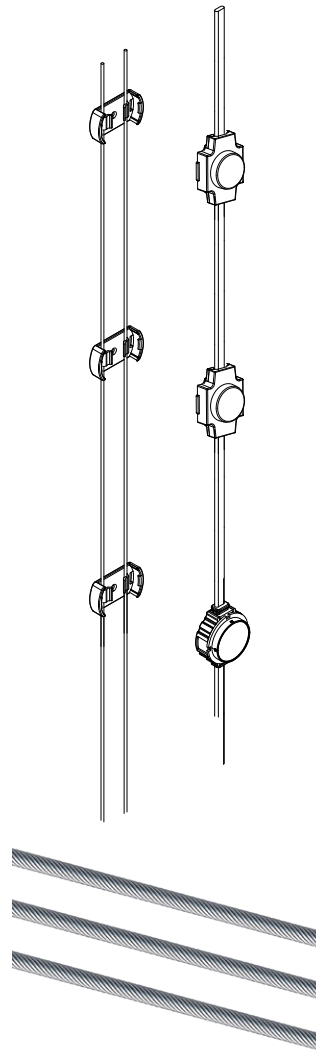

Installation Accessories

Aluminium profile

Stainless Steel Wire and PC Clip

PC Clip

Unit: mm