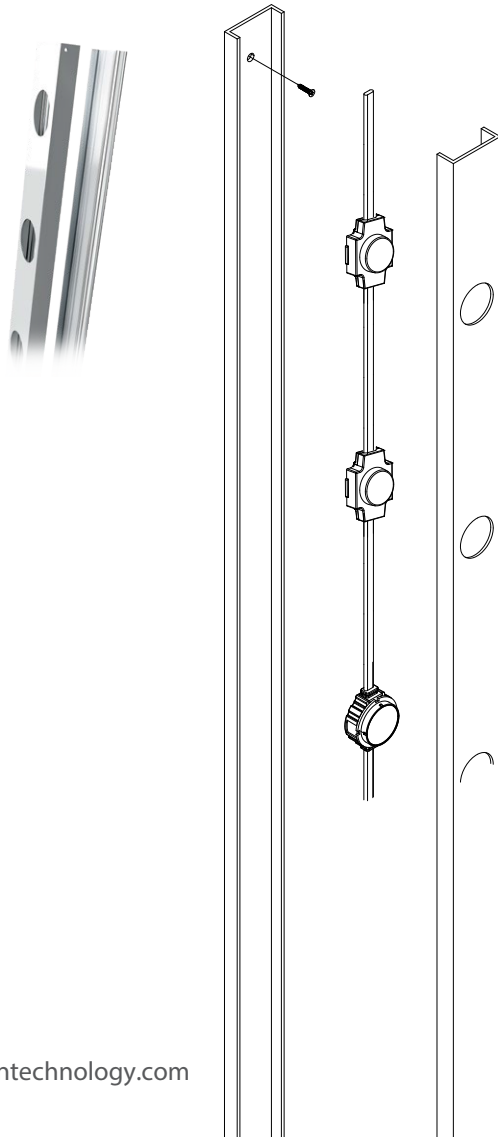

Installation Accessories

Aluminium profile

Stainless Steel Wire and PC Clip

PC Clip

Unit: mm