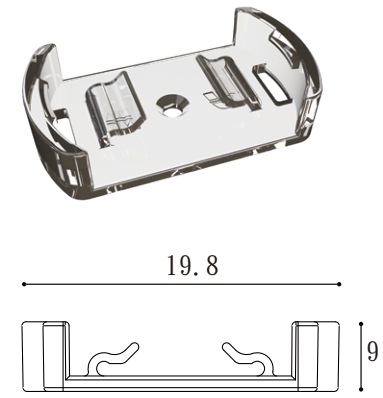

Installation Accessories

Aluminium profile

Stainless Steel Wire and PC Clip

PC Clip

Unit: mm