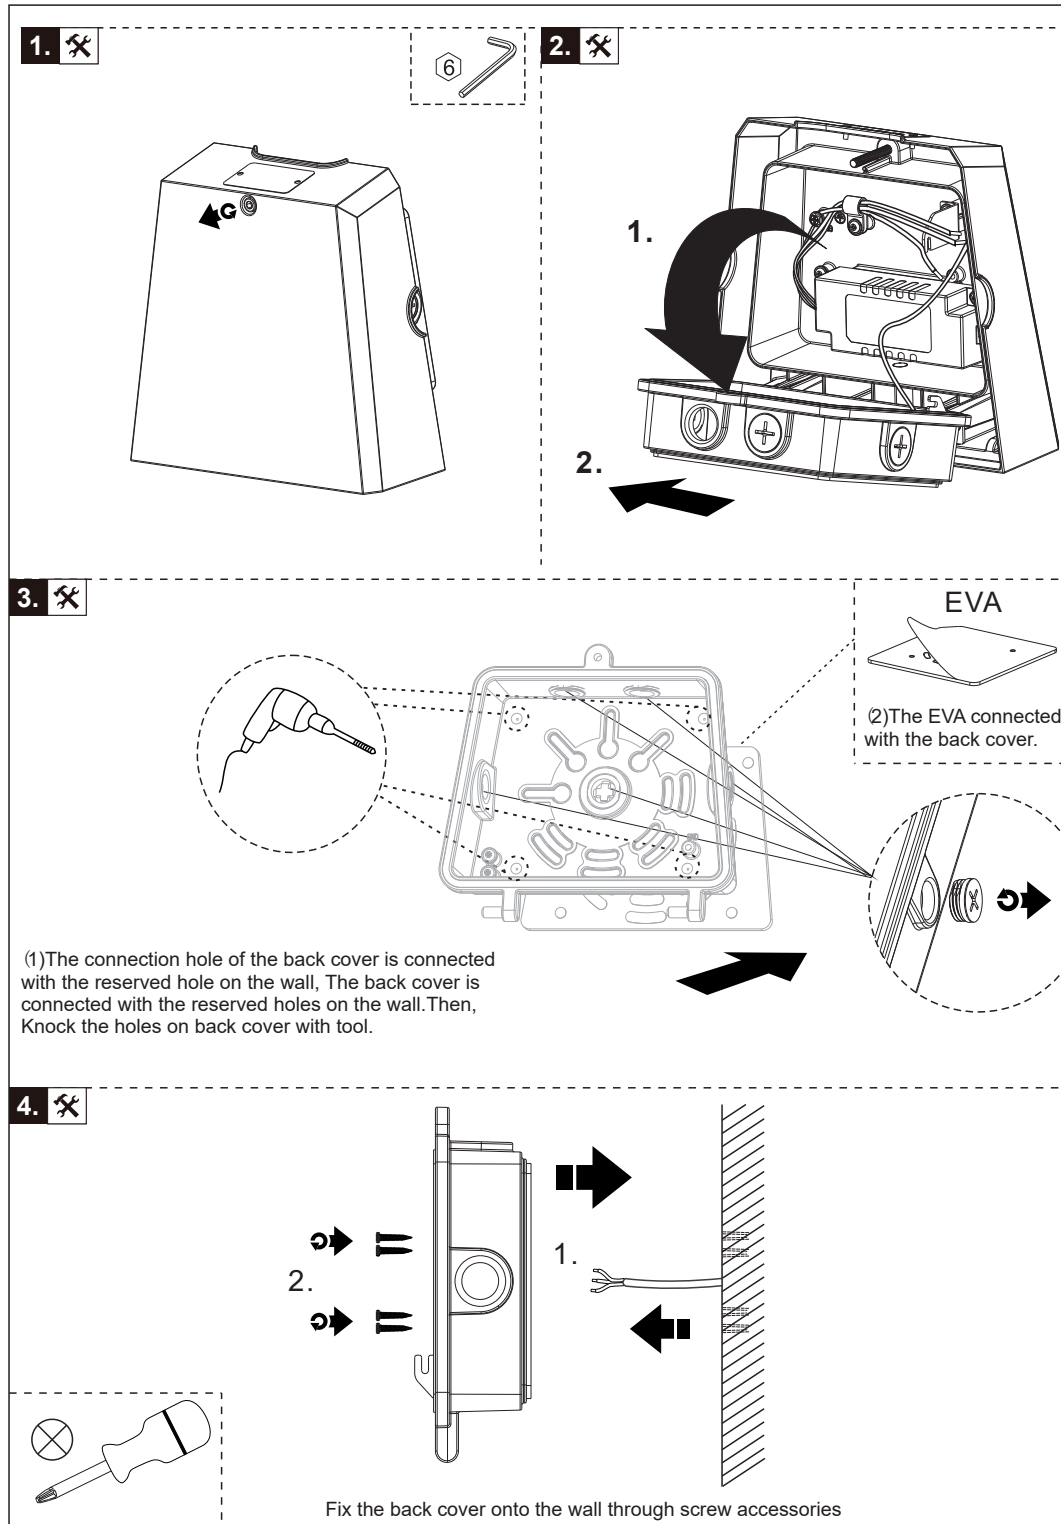

Fixture Type: LED Slim Wall Pack Light

*For more details, refer to data sheet.