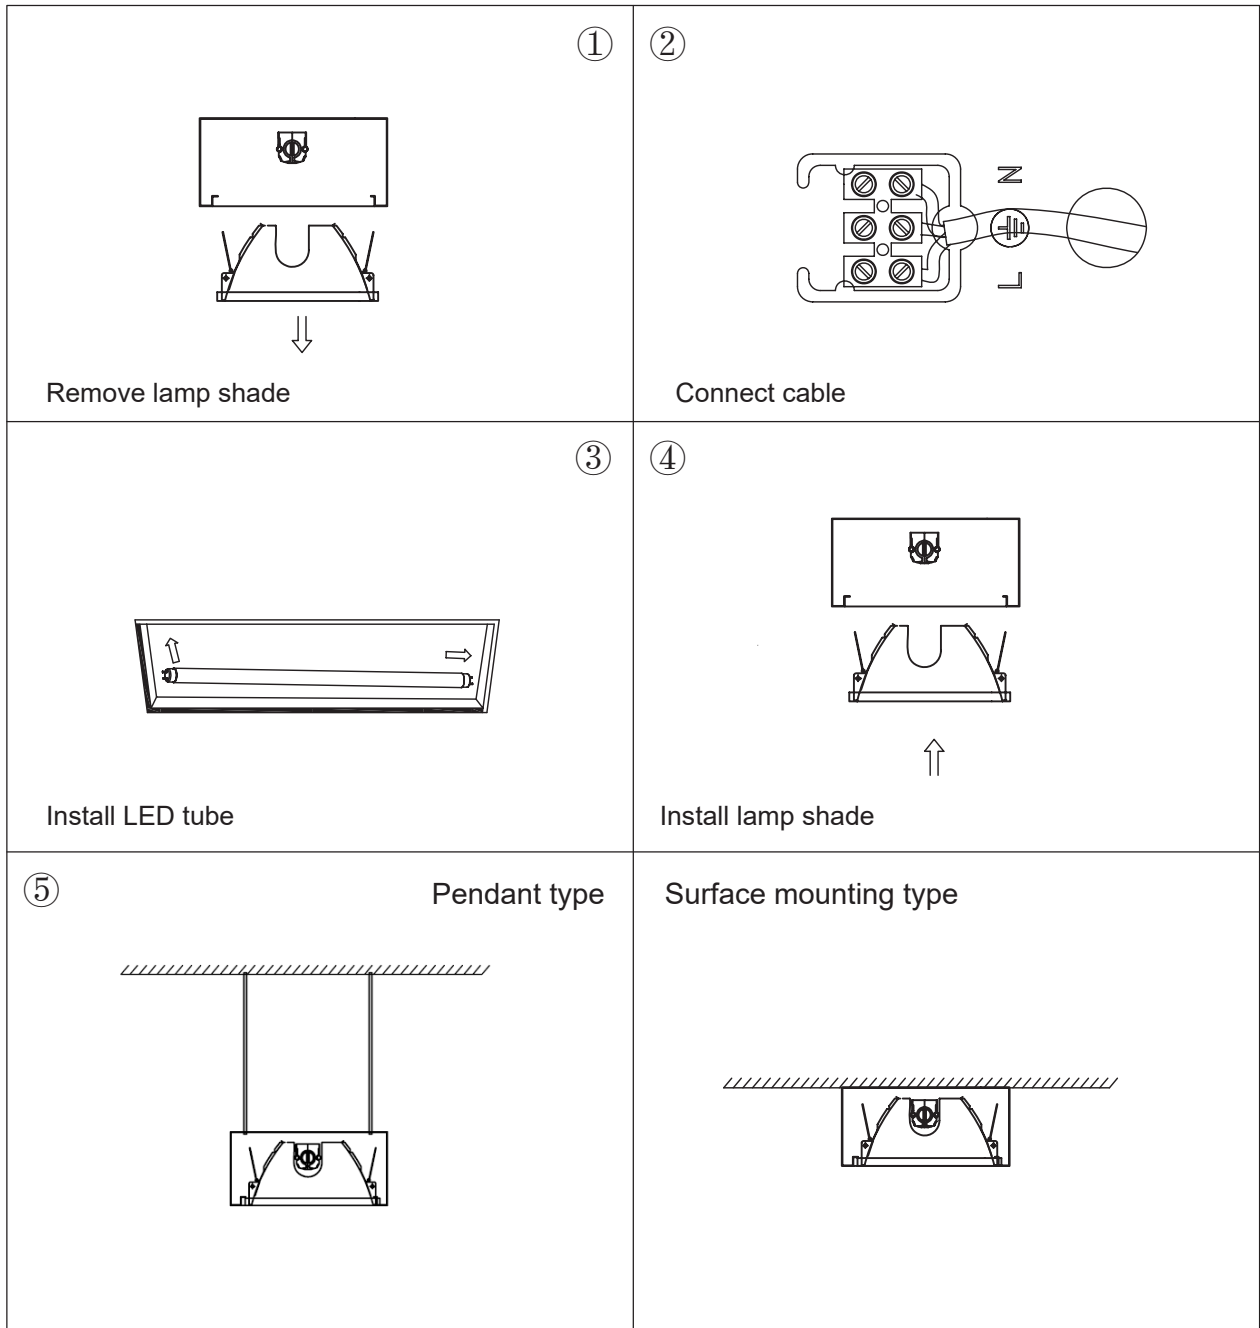

Fixture Type: LED T5 Batten Light

*For more details, refer to data sheet.