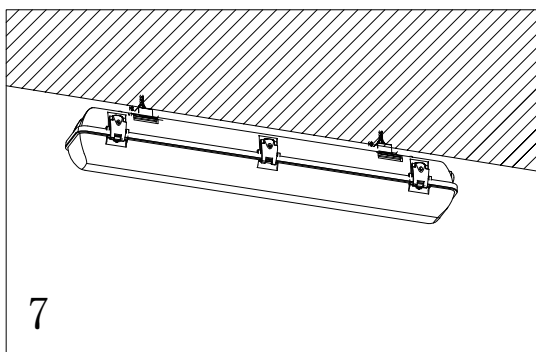

Fixture Type: LED Waterproof Single Batten

*For more details, refer to data sheet.