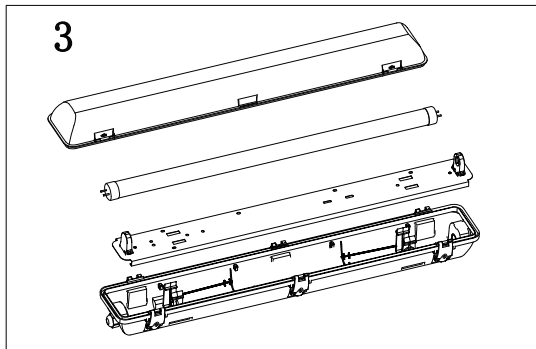

Fixture Type: LED Waterproof Single Batten

*For more details, refer to data sheet.