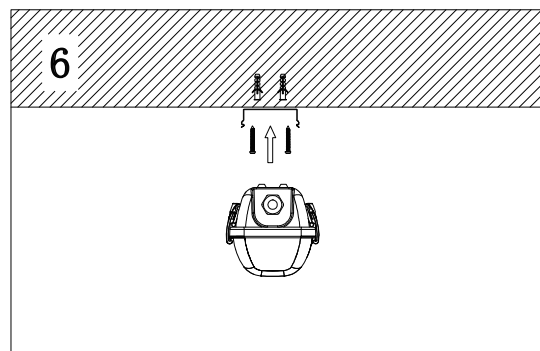

Fixture Type: LED Waterproof Single Batten

*For more details, refer to data sheet.