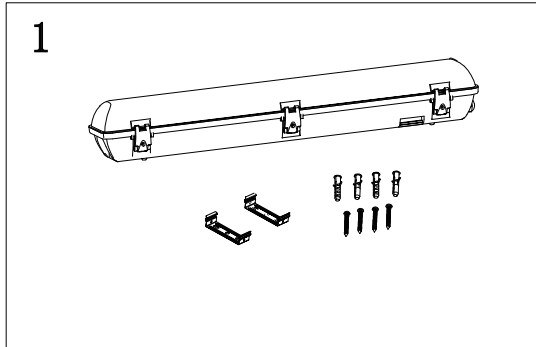

Fixture Type: LED Waterproof Single Batten

*For more details, refer to data sheet.