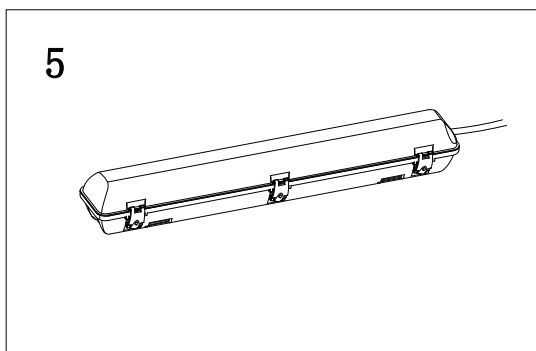

Fixture Type: LED Waterproof Single Batten

*For more details, refer to data sheet.