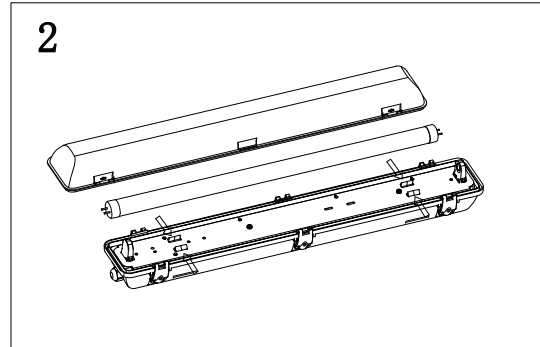

Fixture Type: LED Waterproof Single Batten

*For more details, refer to data sheet.