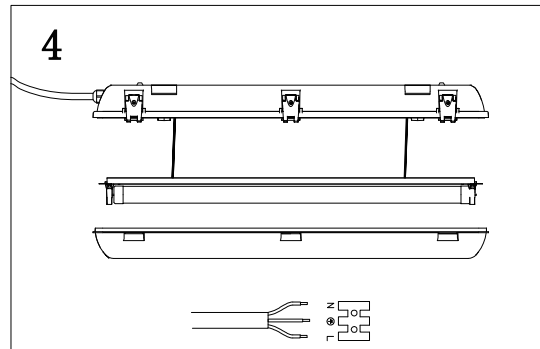

Fixture Type: LED Waterproof Single Batten

*For more details, refer to data sheet.