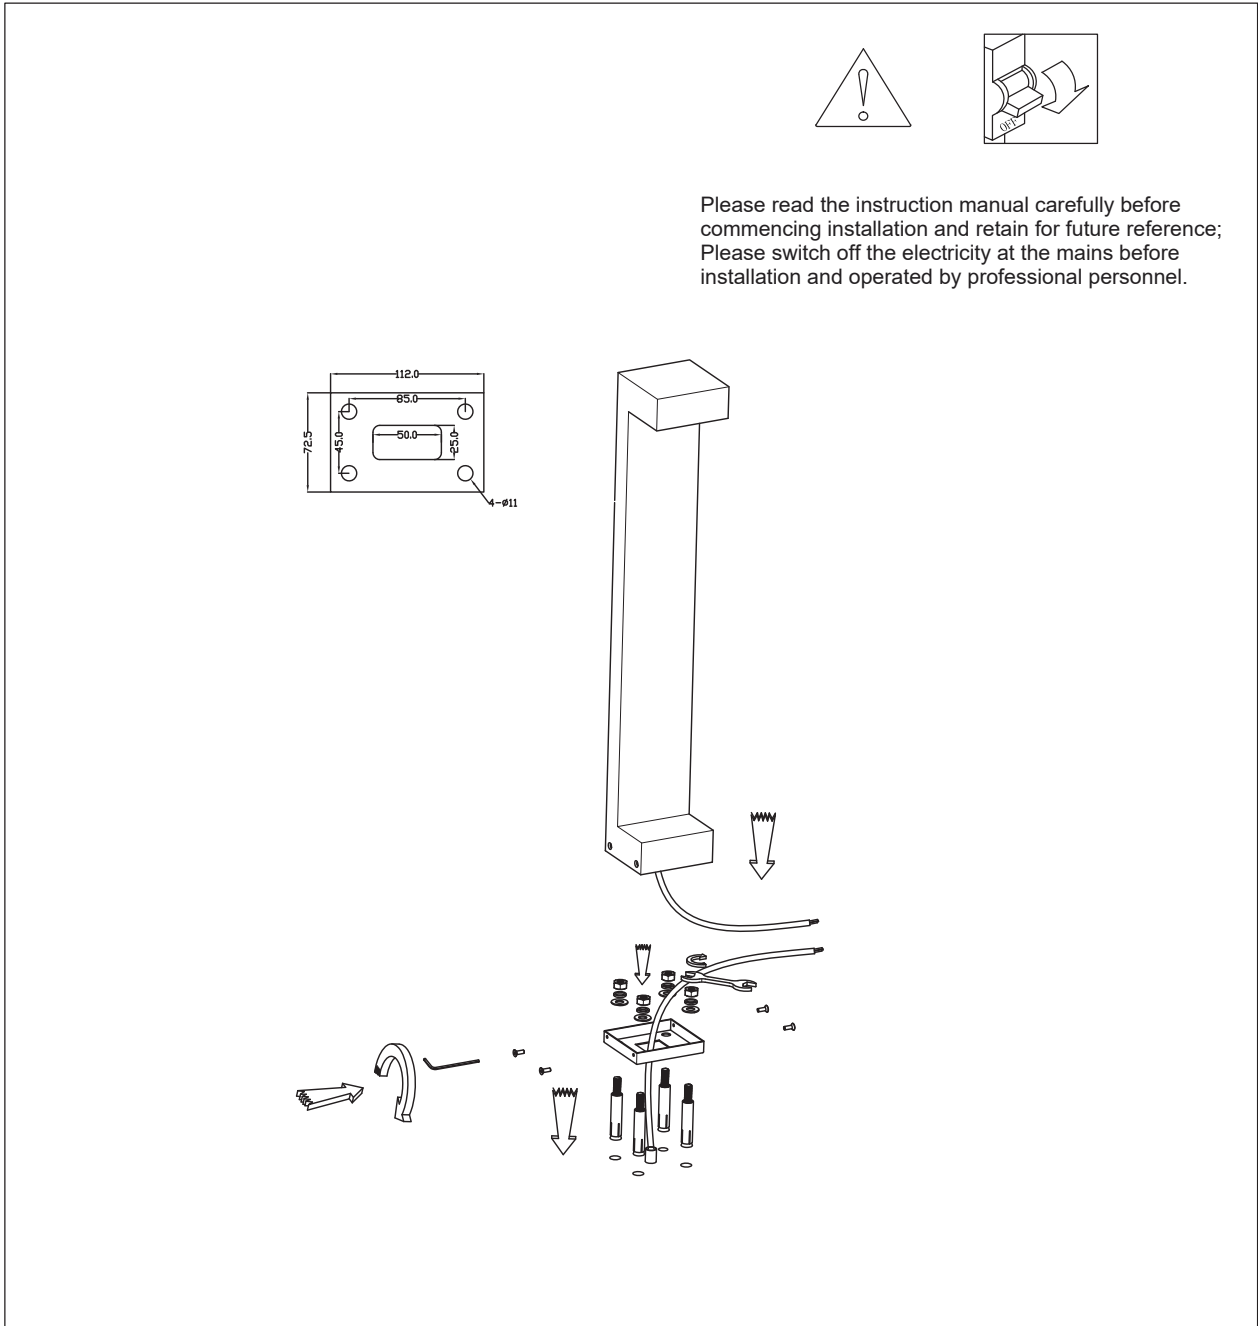

Fixture Type: LED Bollard Light BOUK-L Series

*For more details, refer to data sheet.