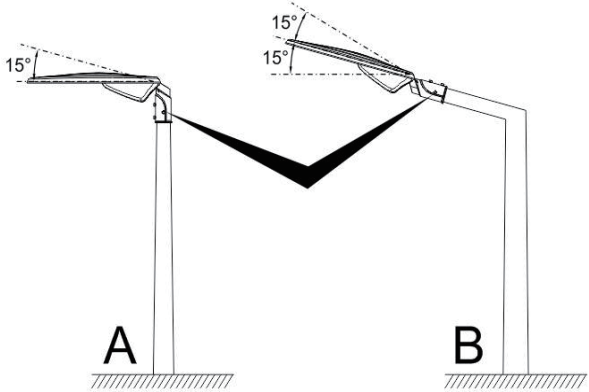

Mounting Type & Accessories

Mounting Options

Horizontal

Vertical

Adjustable Angle

Accessories

φ 34mm Spigot

3pin NEMA Socket

φ 42mm

5pin NEMA Socket

φ 60mm

7pin NEMA Socket

φ 76mm

wall mount

Unit: mm