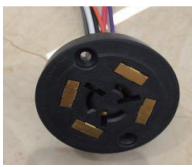

Mounting Type & Accessories

Mounting Options

Horizontal

Vertical

Adjustable Angle

Accessories

φ 34mm Spigot

3pin NEMA Socket

φ 42mm

5pin NEMA Socket

φ 60mm

7pin NEMA Socket

φ 76mm

wall mount

Unit: mm