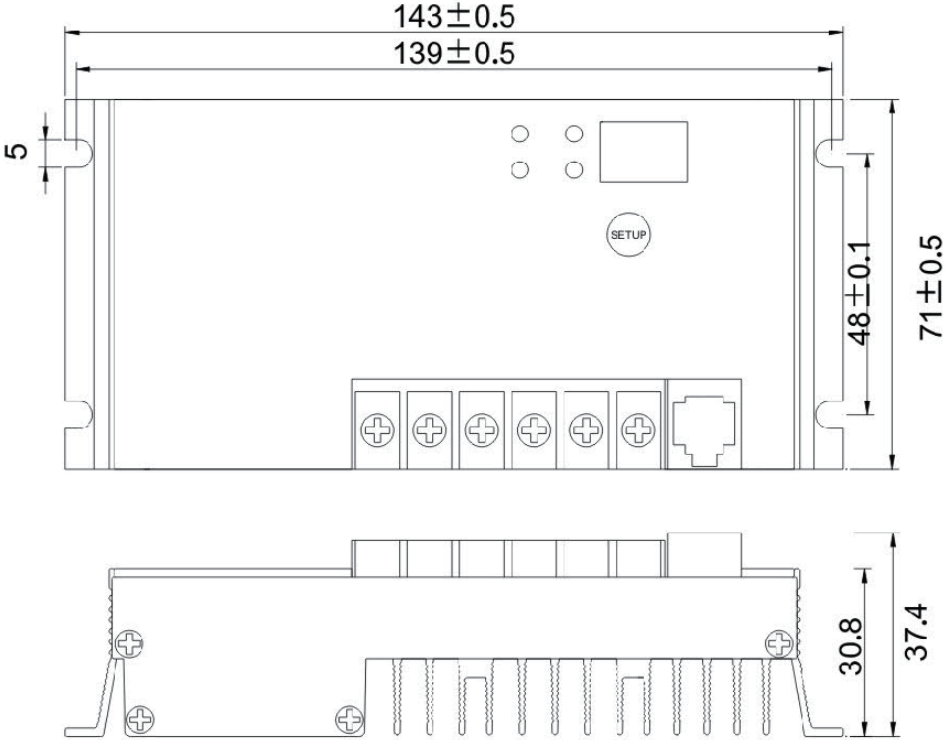

Technical Drawing

Overall dimension: 143x71x36(mm)

Unit: mm