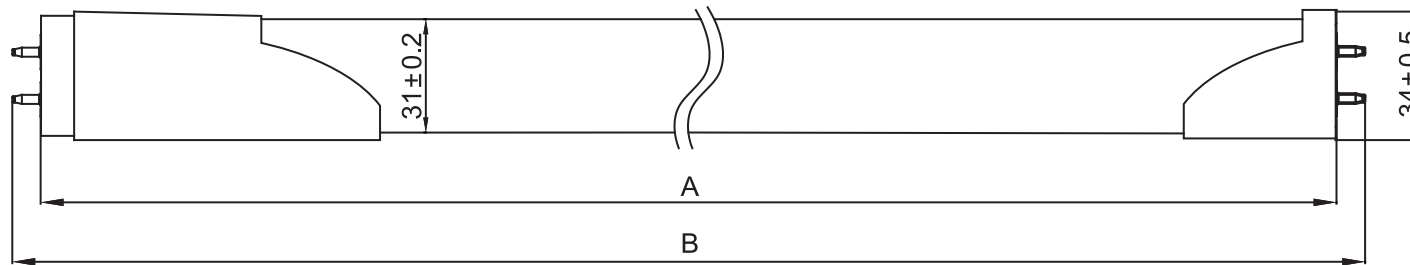

## Ordering Information

Choose the option that suits your need and write its corresponding code on the appropriate line to form the product code.

Example product code: [TUHO-18W](#)

TUHO - - \_\_\_\_\_  
Power Consumption

# Beam Angle

	2feet	4feet	5feet
	588 Dimension	1198 Dimension	1498 Dimension
A:	602	1213	1513
B:	588	1198	1498

Unit: mm