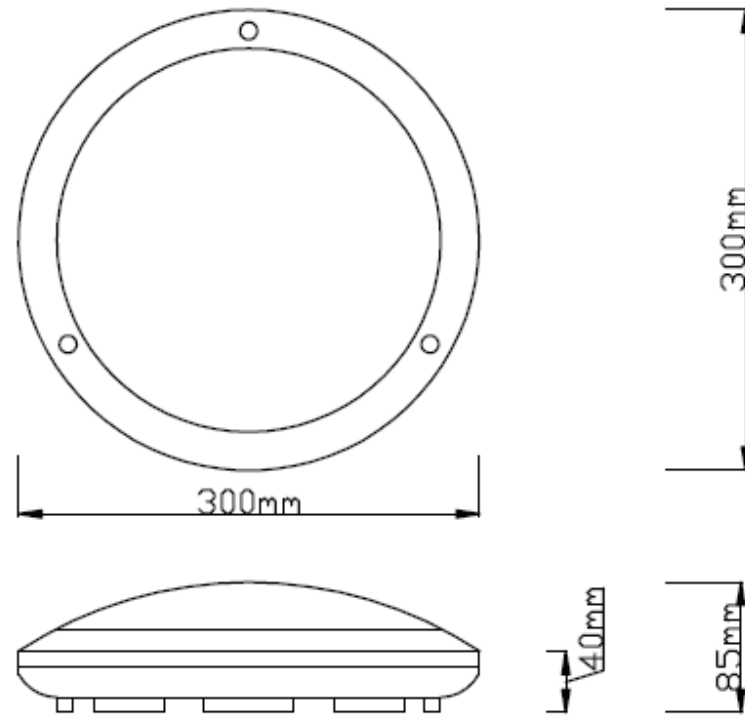

Technical Drawing
LED Ceiling Light-CION

DIMON
TECHNOLOGY

Unit: mm