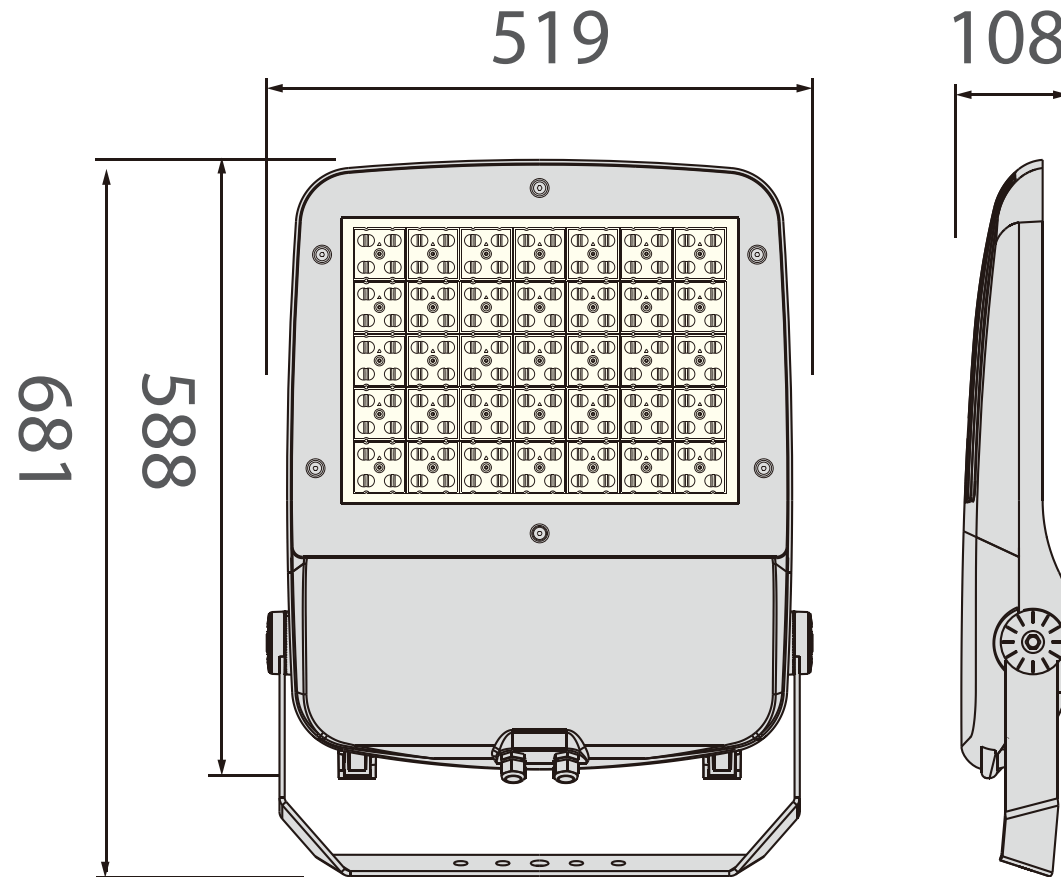

Technical Drawing
LED FLOOD LIGHT -FAB-L

300W/360W/400W

Unit: mm