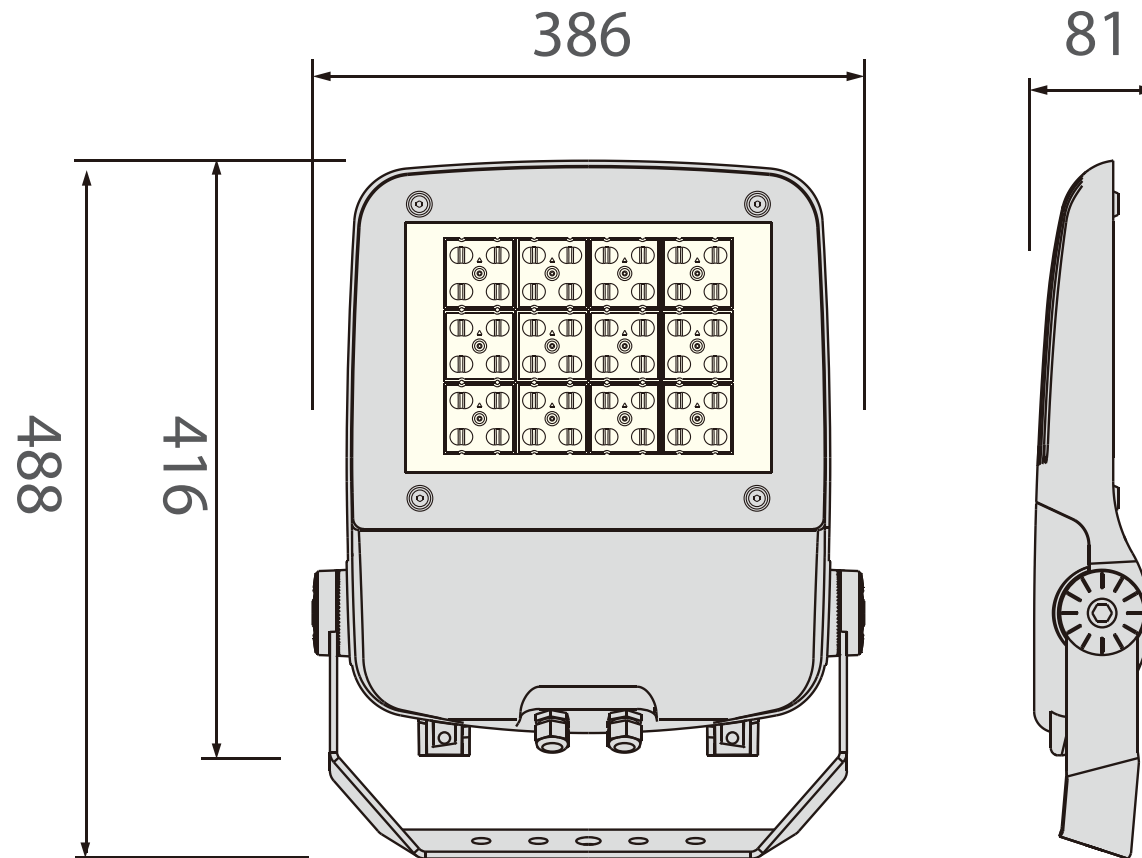

Technical Drawing
LED FLOOD LIGHT -FAB-S

DIMON
TECHNOLOGY

80W/100W/120W

Unit: mm