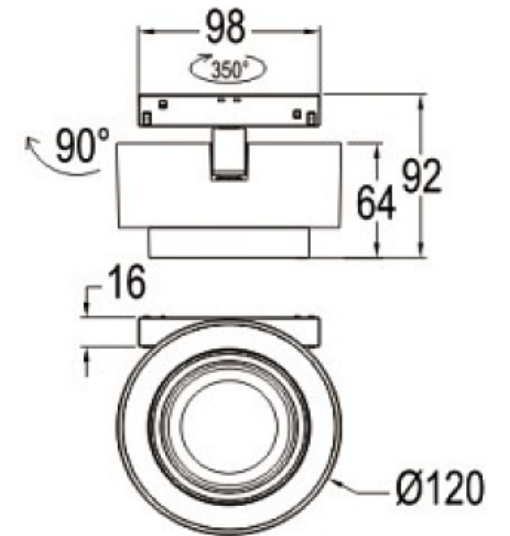

Technical Drawing

Accessories

Honeycomb

Cross Lover

Snoot

Barn Door

Spherolite lens
wide Flood

Spherolite lens
Oval Flood

Adjustable
Fixture: 90°
Horizontal
Rotation: 350°

Unit :mm