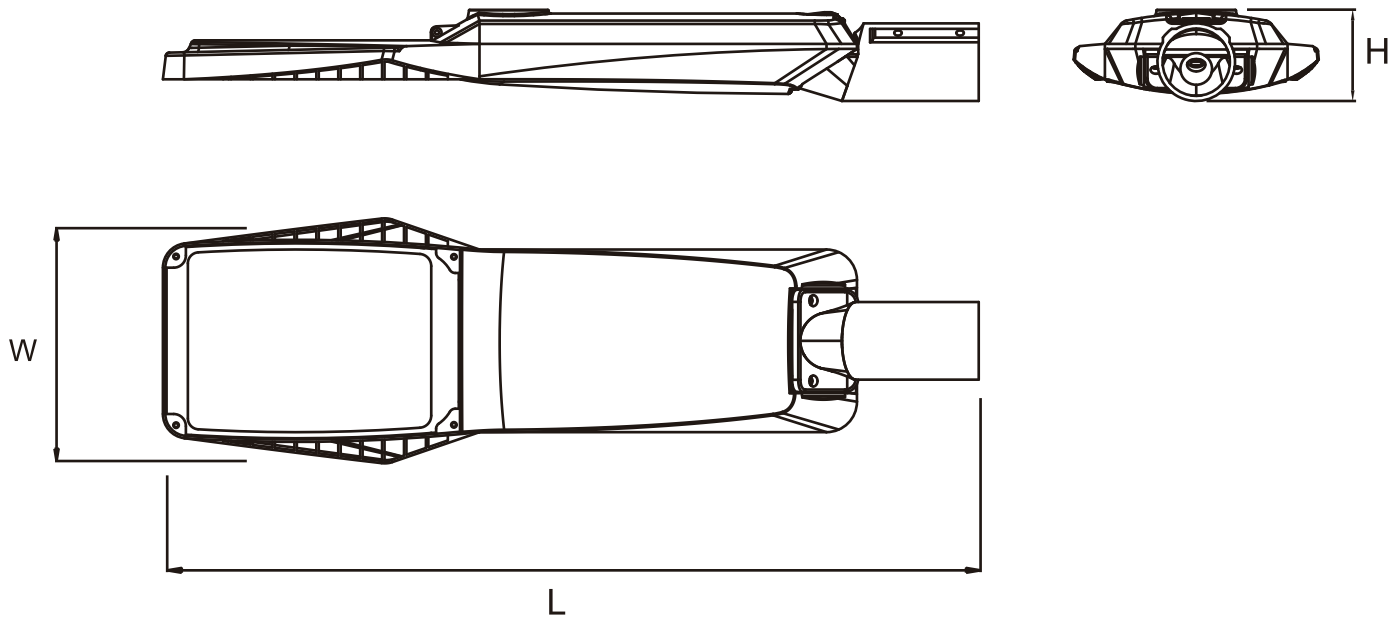

Technical Drawing

30W~60W @ L:685*W:218*H: 85mm
70W~120W @ L: 753*W:240*H: 87mm
130W~200W @ L: 867*W: 285*H: 100mm

Unit: mm