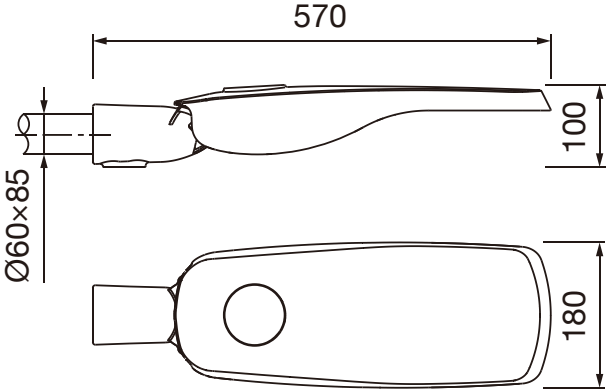

Technical Drawing

L Type : 80W~150W

M Type : 40W~60W
S Type : 25W~60W

Unit: mm