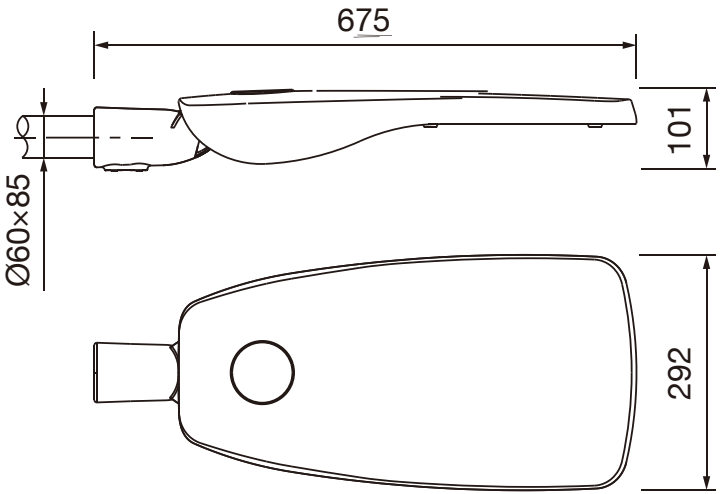

Technical Drawing

L Type : 80W~150W

M Type : 40W~60W
S Type : 25W~60W

Unit: mm