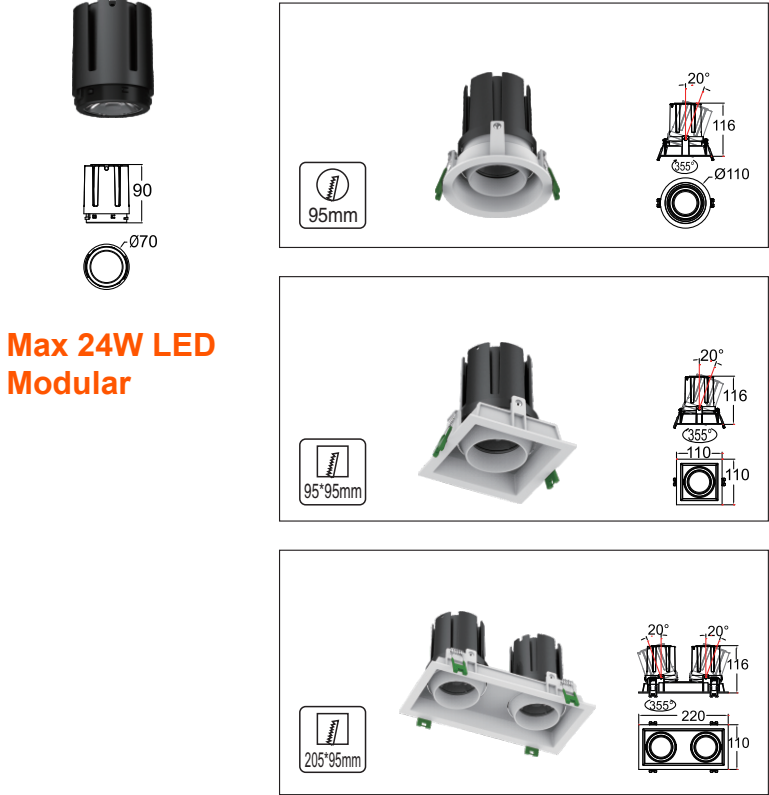

Technical Drawing

**Max 24W LED  
Modular**

**Max 32W LED  
Modular**

Unit: mm