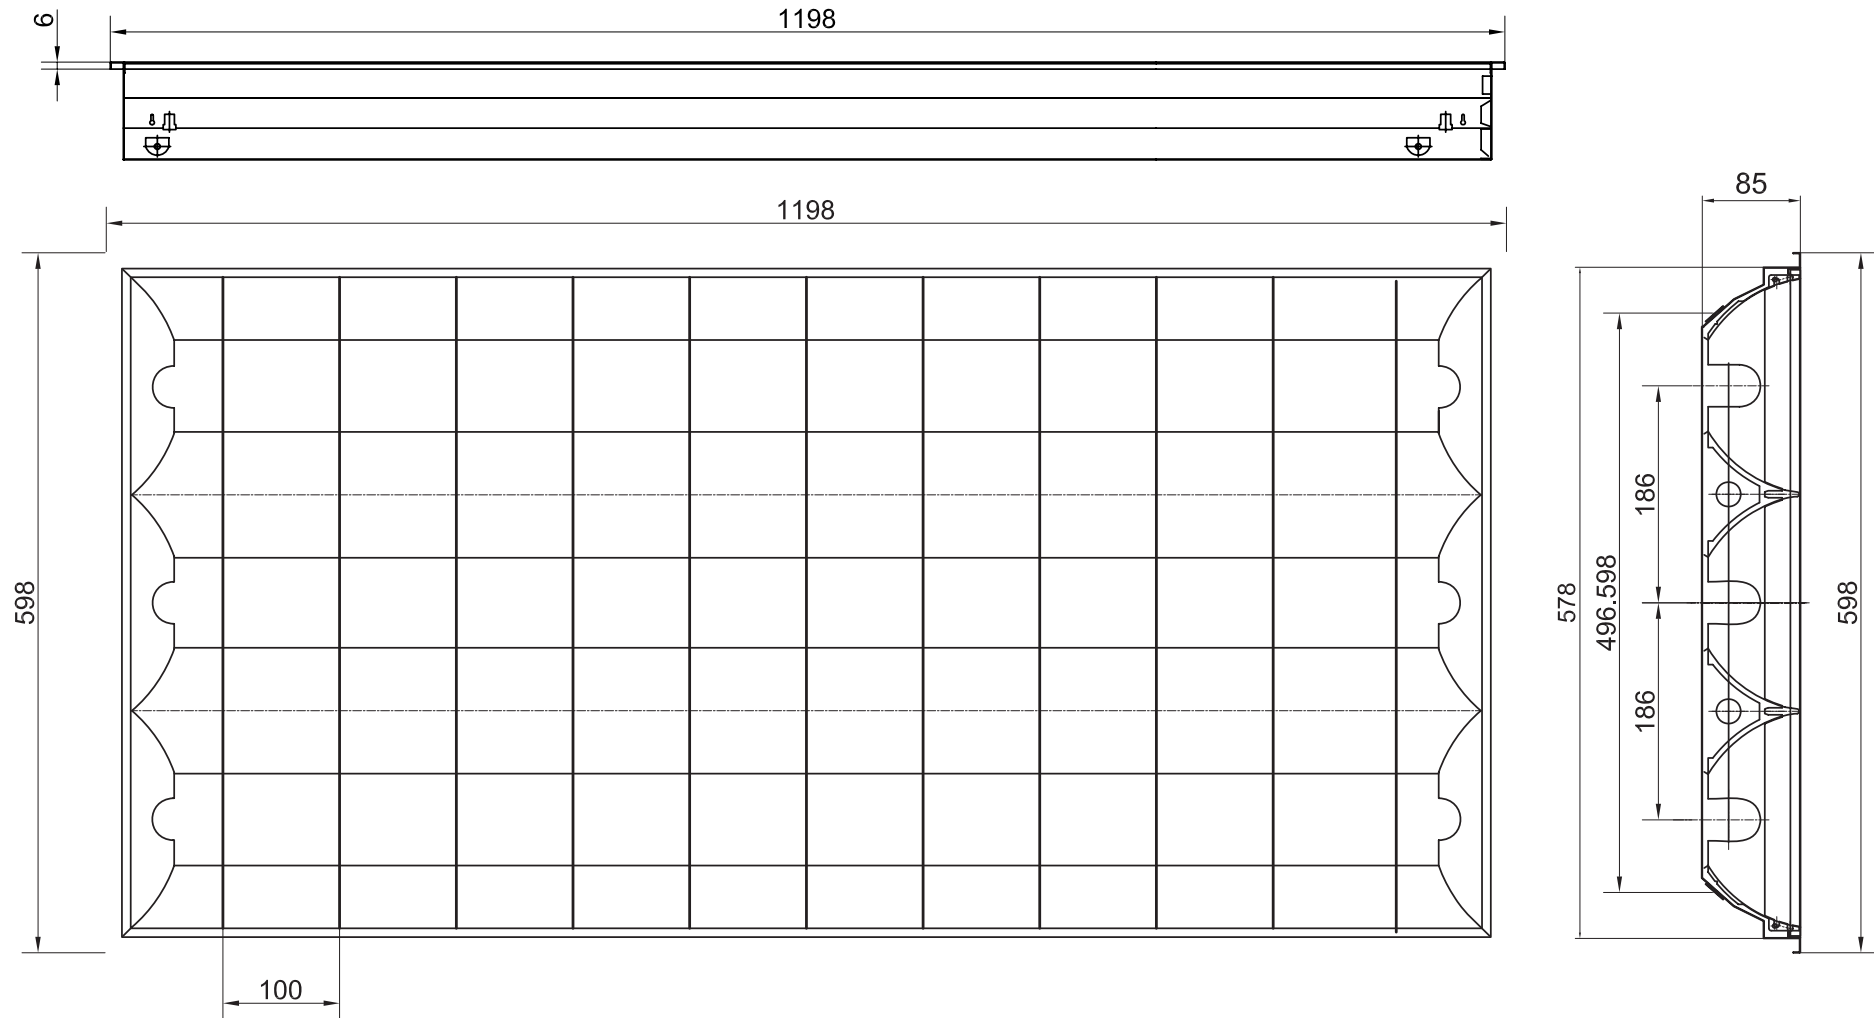

Technical Drawing for LED T5

Cut-off: 580x580mm

Unit : mm

Technical Drawing for LED T5

Cut-off: 1180x280mm

Unit : mm

Technical Drawing for LED T5

Cut-off: 1180x580mm

Unit : mm

Technical Drawing for Air-slot

A (mm)	B (mm)	C (mm)
1195	595	85
1195	295	85
595	595	85

Technical Drawing for LED T8

Cut-off: 580x580mm

Unit : mm

Technical Drawing for LED T8

Cut-off: 1180x280mm

Unit : mm

Technical Drawing for LED T8

Cut-off: 1180x580mm

Unit : mm