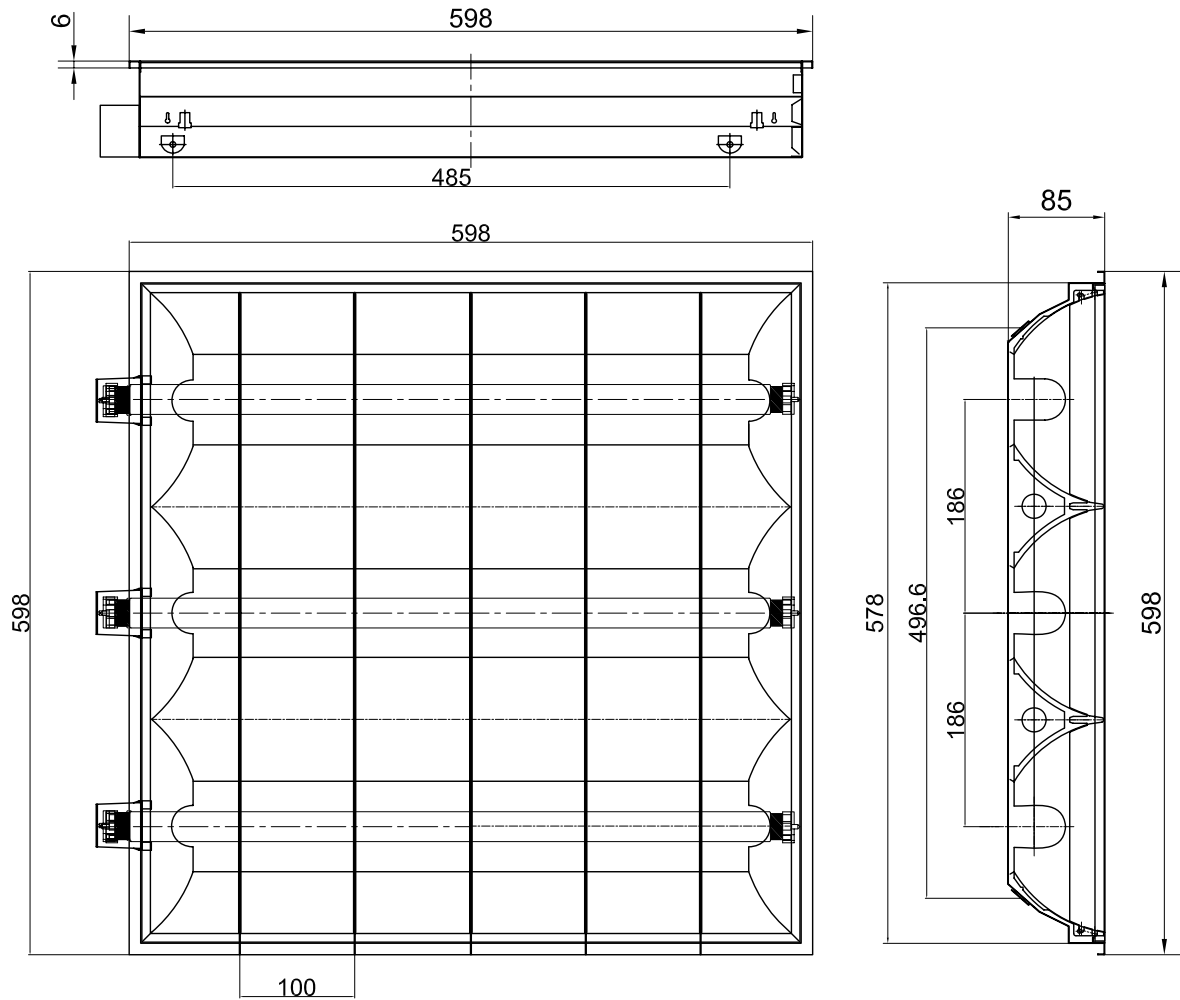

Technical Drawing for LED T5

Cut-off: 580x580mm

Unit : mm

Technical Drawing for LED T5

Cut-off: 1180x280mm

Unit : mm

Technical Drawing for LED T5

Cut-off: 1180x580mm

Unit : mm

Technical Drawing for Air-slot

A (mm)	B (mm)	C (mm)
1195	595	85
1195	295	85
595	595	85

Technical Drawing for LED T8

Cut-off: 580x580mm

Unit : mm

Technical Drawing for LED T8

Cut-off: 1180x280mm

Unit : mm

Technical Drawing for LED T8

Cut-off: 1180x580mm

Unit : mm