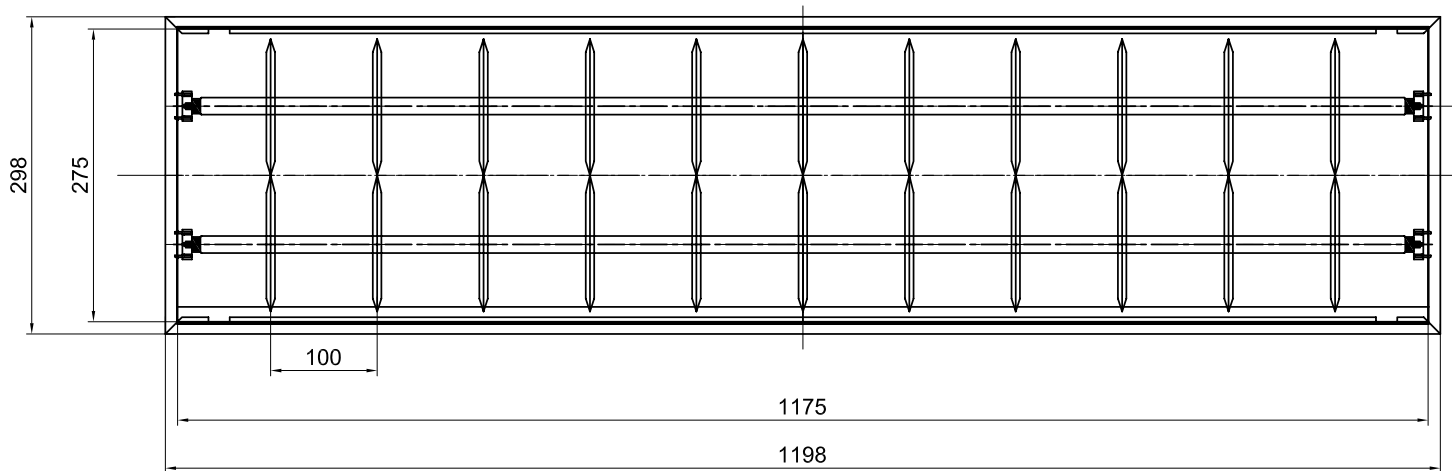

Technical Drawing for LED T5

Cut-off: 580x580mm

Unit : mm

Technical Drawing for LED T5

Cut-off: 1180x280mm

Unit : mm

Technical Drawing for LED T5

Cut-off: 1180x580mm

Unit : mm

Technical Drawing for Air-slot

A (mm)	B (mm)	C (mm)
1195	595	85
1195	295	85
595	595	85

Technical Drawing for LED T8

Cut-off: 580x580mm

Unit : mm

Technical Drawing for LED T8

Cut-off: 1180x280mm

Unit : mm

Technical Drawing for LED T8

Cut-off: 1180x580mm

Unit : mm