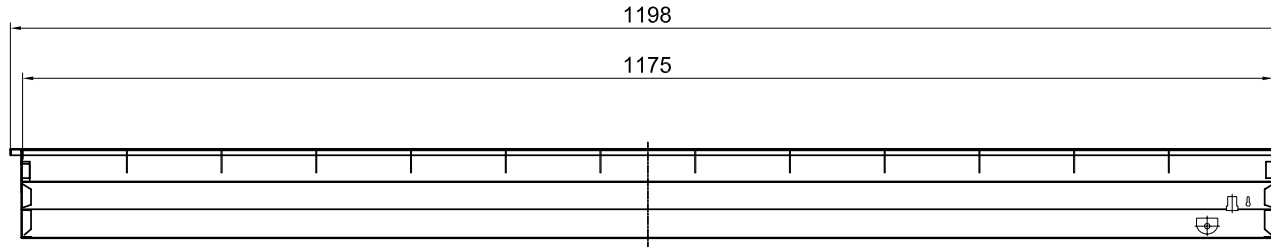

Technical Drawing for LED T5

Cut-off: 580x580mm

Unit : mm

Technical Drawing for LED T5

Cut-off: 1180x280mm

Unit : mm

Technical Drawing for LED T5

Cut-off: 1180x580mm

Unit : mm

Technical Drawing for Air-slot

A (mm)	B (mm)	C (mm)
1195	595	85
1195	295	85
595	595	85

Technical Drawing for LED T8

Cut-off: 580x580mm

Unit : mm

Technical Drawing for LED T8

Cut-off: 1180x280mm

Unit : mm

Technical Drawing for LED T8

Cut-off: 1180x580mm

Unit : mm