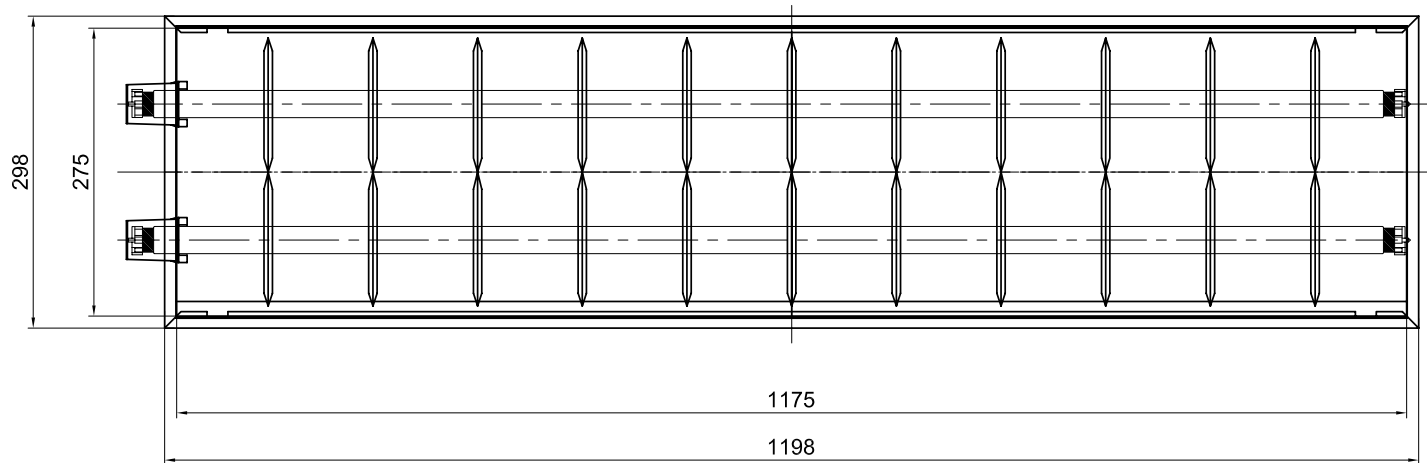

Technical Drawing for LED T5

Cut-off: 580x580mm

Unit : mm

Technical Drawing for LED T5

Cut-off: 1180x280mm

Unit : mm

Technical Drawing for LED T5

Cut-off: 1180x580mm

Unit : mm

Technical Drawing for Air-slot

A (mm)	B (mm)	C (mm)
1195	595	85
1195	295	85
595	595	85

Technical Drawing for LED T8

Cut-off: 580x580mm

Unit : mm

Technical Drawing for LED T8

Cut-off: 1180x280mm

Unit : mm

Technical Drawing for LED T8

Cut-off: 1180x580mm

Unit : mm