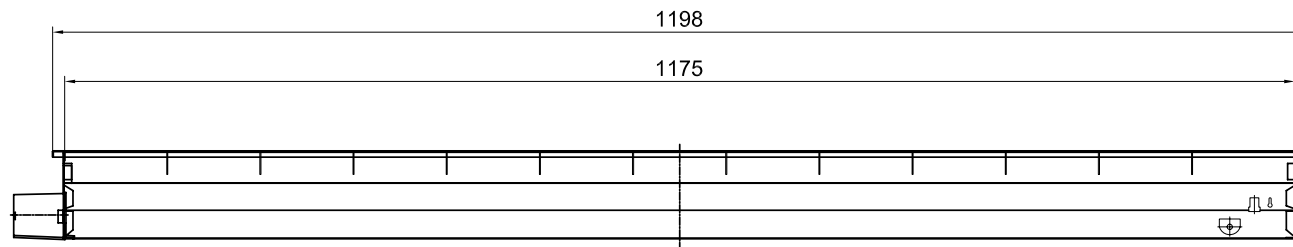

Technical Drawing for LED T5

Cut-off: 580x580mm

Unit : mm

Technical Drawing for LED T5

Cut-off: 1180x280mm

Unit : mm

Technical Drawing for LED T5

Cut-off: 1180x580mm

Unit : mm

Technical Drawing for Air-slot

A (mm)	B (mm)	C (mm)
1195	595	85
1195	295	85
595	595	85

Technical Drawing for LED T8

Cut-off: 580x580mm

Unit : mm

Technical Drawing for LED T8

Cut-off: 1180x280mm

Unit : mm

Technical Drawing for LED T8

Cut-off: 1180x580mm

Unit : mm