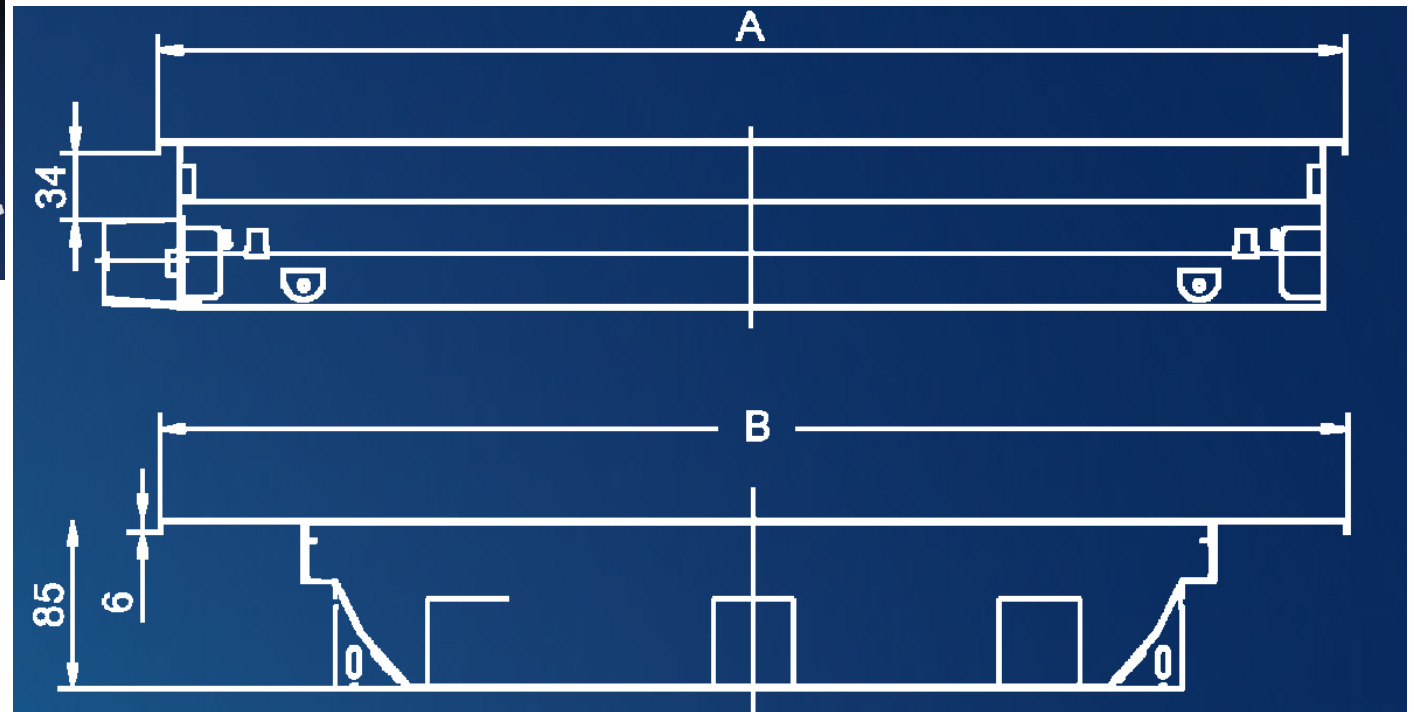

Technical Drawing for LED T5

Cut-off: 580x580mm

Unit : mm

Technical Drawing for LED T5

Cut-off: 1180x280mm

Unit : mm

Technical Drawing for LED T5

Cut-off: 1180x580mm

Unit : mm

Technical Drawing for Air-slot

A (mm)	B (mm)	C (mm)
1195	595	85
1195	295	85
595	595	85

Technical Drawing for LED T8

Cut-off: 580x580mm

Unit : mm

Technical Drawing for LED T8

Cut-off: 1180x280mm

Unit : mm

Technical Drawing for LED T8

Cut-off: 1180x580mm

Unit : mm