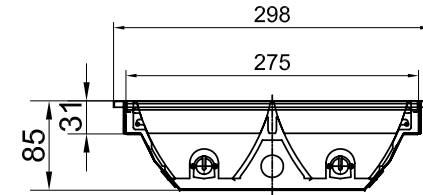

Technical Drawing for LED T5

Cut-off: 580x580mm

Unit : mm

Technical Drawing for LED T5

Cut-off: 1180x280mm

Unit : mm

Technical Drawing for LED T5

Cut-off: 1180x580mm

Unit : mm

Technical Drawing for Air-slot

A (mm)	B (mm)	C (mm)
1195	595	85
1195	295	85
595	595	85

Technical Drawing for LED T8

Cut-off: 580x580mm

Unit : mm

Technical Drawing for LED T8

Cut-off: 1180x280mm

Unit : mm

Technical Drawing for LED T8

Cut-off: 1180x580mm

Unit : mm