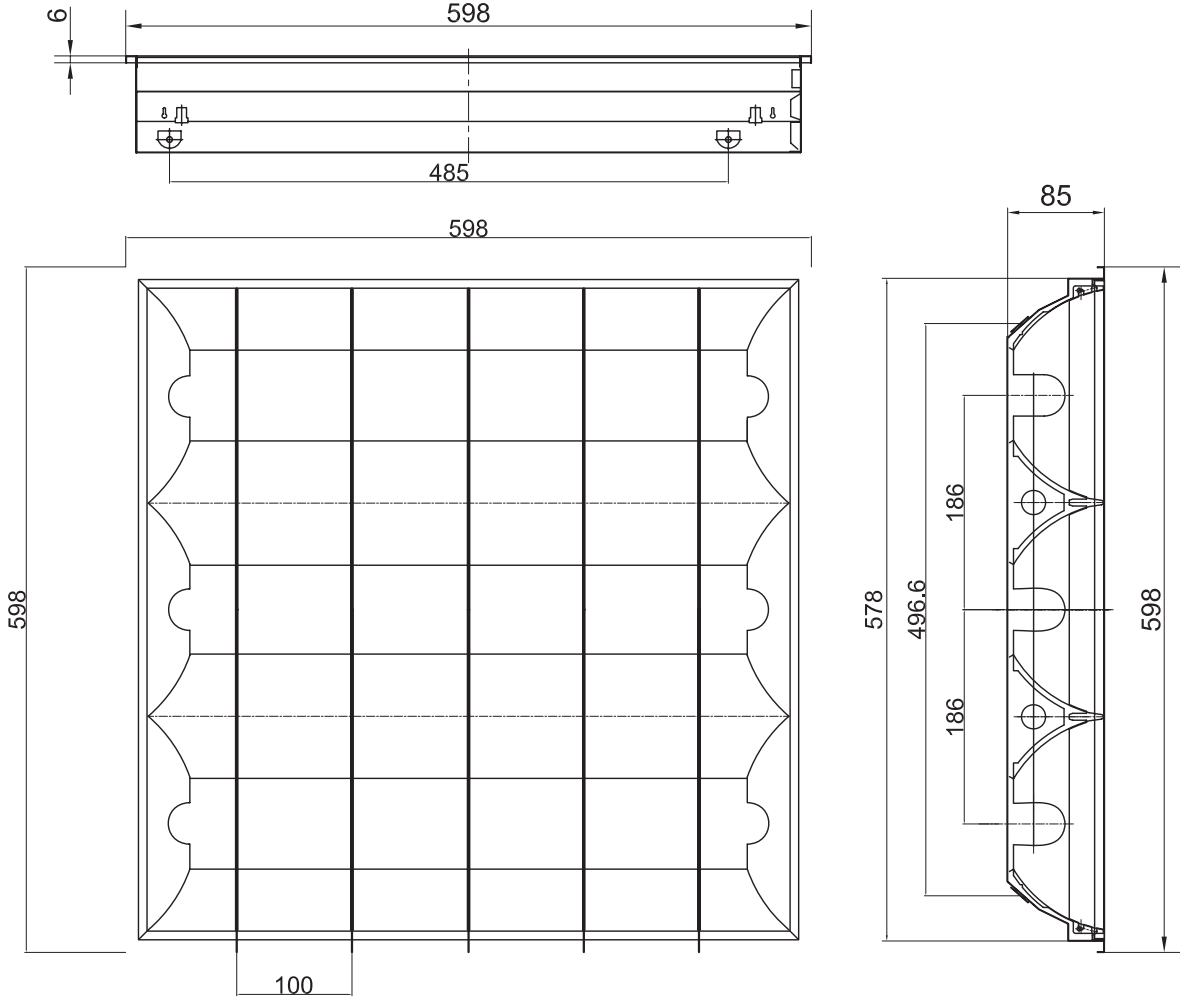

Technical Drawing for LED T5

Cut-off: 580x580mm

Unit : mm

Technical Drawing for LED T5

Cut-off: 1180x280mm

Unit : mm

Technical Drawing for LED T5

Cut-off: 1180x580mm

Unit : mm

Technical Drawing for Air-slot

A (mm)	B (mm)	C (mm)
1195	595	85
1195	295	85
595	595	85

Technical Drawing for LED T8

Cut-off: 580x580mm

Unit : mm

Technical Drawing for LED T8

Cut-off: 1180x280mm

Unit : mm

Technical Drawing for LED T8

Cut-off: 1180x580mm

Unit : mm