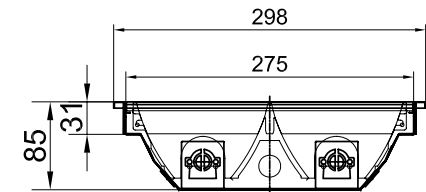

Technical Drawing for LED T5

Cut-off: 580x580mm

Unit : mm

Technical Drawing for LED T5

Cut-off: 1180x280mm

Unit : mm

Technical Drawing for LED T5

Cut-off: 1180x580mm

Unit : mm

Technical Drawing for Air-slot

A (mm)	B (mm)	C (mm)
1195	595	85
1195	295	85
595	595	85

Technical Drawing for LED T8

Cut-off: 580x580mm

Unit : mm

Technical Drawing for LED T8

Cut-off: 1180x280mm

Unit : mm

Technical Drawing for LED T8

Cut-off: 1180x580mm

Unit : mm