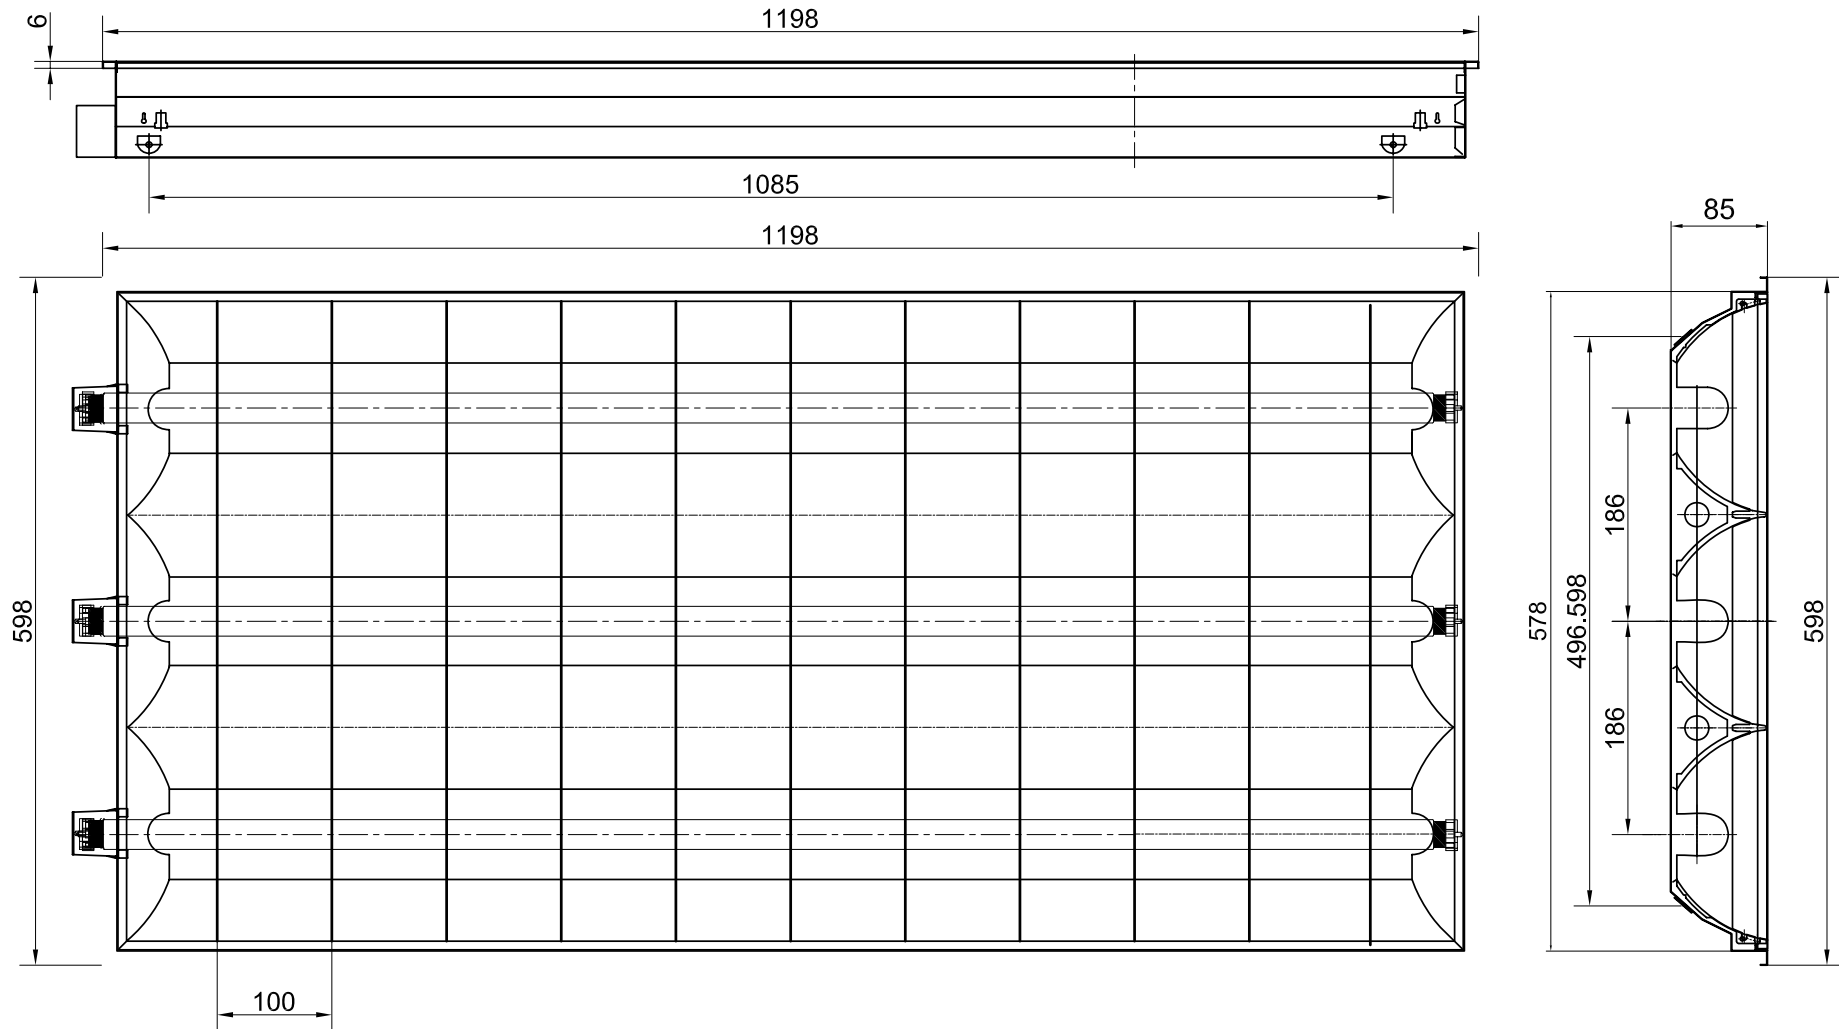

Technical Drawing for LED T5

Cut-off: 580x580mm

Unit : mm

Technical Drawing for LED T5

Cut-off: 1180x280mm

Unit : mm

Technical Drawing for LED T5

Cut-off: 1180x580mm

Unit : mm

Technical Drawing for Air-slot

A (mm)	B (mm)	C (mm)
1195	595	85
1195	295	85
595	595	85

Technical Drawing for LED T8

Cut-off: 580x580mm

Unit : mm

Technical Drawing for LED T8

Cut-off: 1180x280mm

Unit : mm

Technical Drawing for LED T8

Cut-off: 1180x580mm

Unit : mm