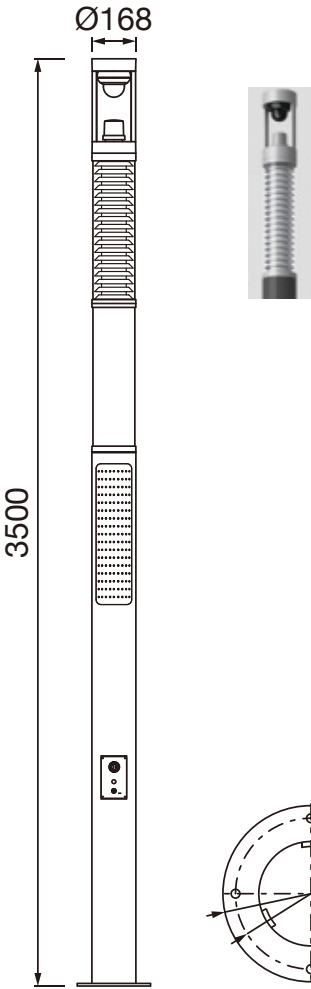

# Technical Drawing

# DIMON

Standard LED Light Pole

Smart Pole

Anchor Bolt: GODARD-ABM12

Unit: mm