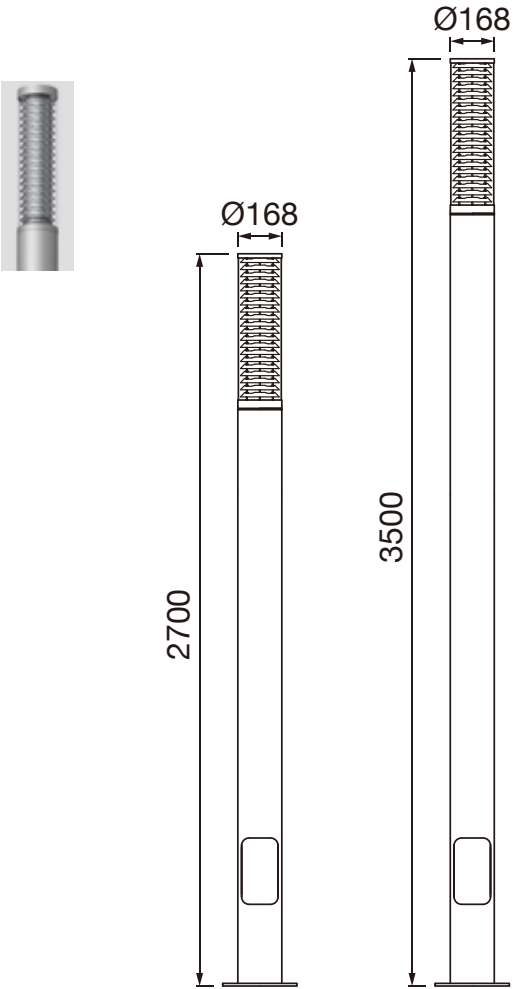

# Technical Drawing

# DIMON

Standard LED Light Pole

Smart Pole

Anchor Bolt: GODARD-ABM12

Unit: mm