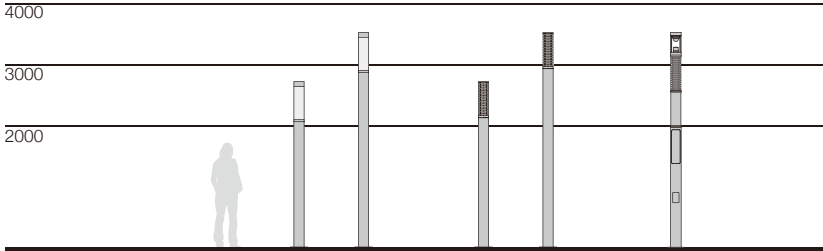

# Technical Drawing

# DIMON

Standard LED Light Pole

Smart Pole

Anchor Bolt: GODARD-ABM12

Unit: mm