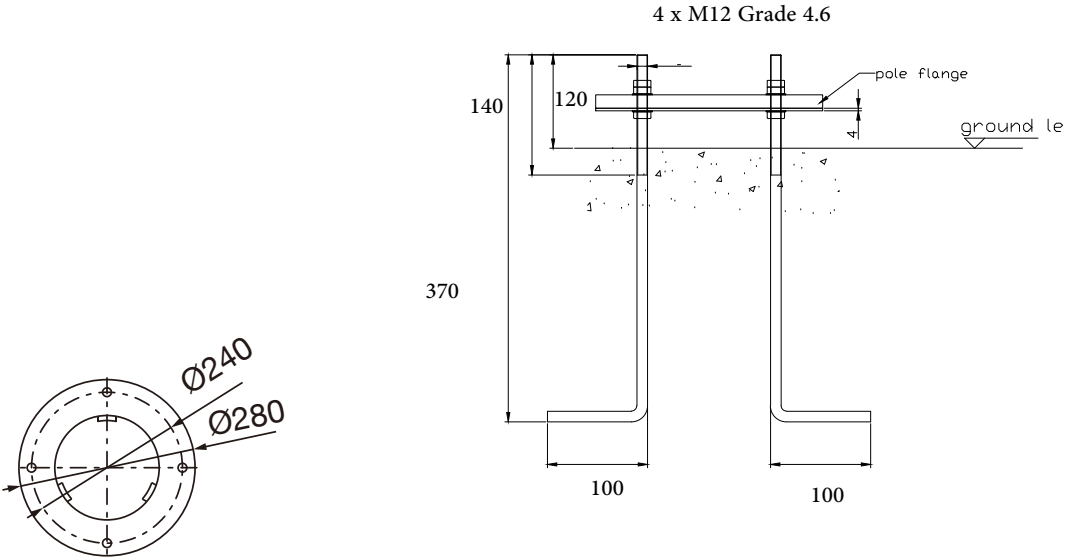

# Technical Drawing

# DIMON

Standard LED Light Pole

Smart Pole

Anchor Bolt: GODARD-ABM12

Unit: mm