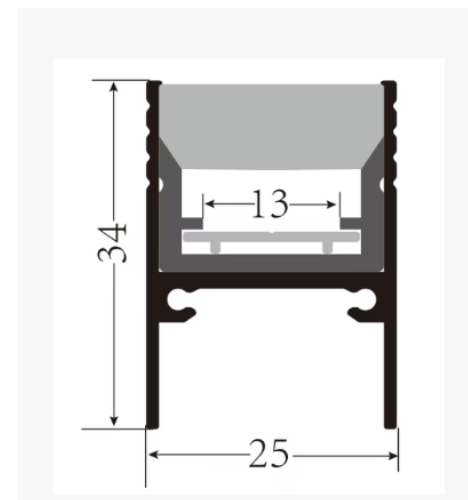

Technical Drawing

L: 1000 x W: 25 xH: 34mm