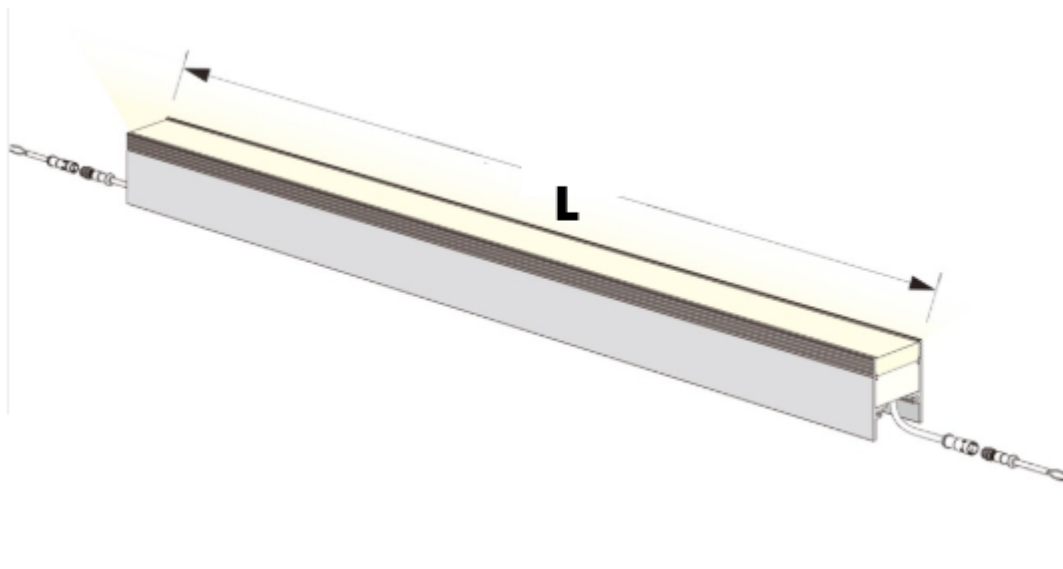

Technical Drawing

L: 1000 x W: 25 xH: 34mm