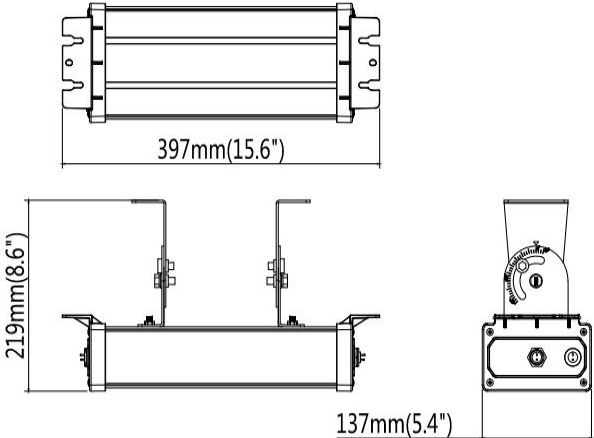

Technical Drawing

Hook Mounted Type

Ceiling Mounted (Adjustable) Type

- L: 308 mm Wattage: 25W 30W 60 W
- L: 358 mm Wattage: 70W 80W 90 W
- L: 459 mm Wattage: 100W 110W 120 W
- L: 510 mm Wattage: 130W 140W 150 W

Remote LED Driver Box
L: 397 xW: 137 x H: 219

Unit: mm