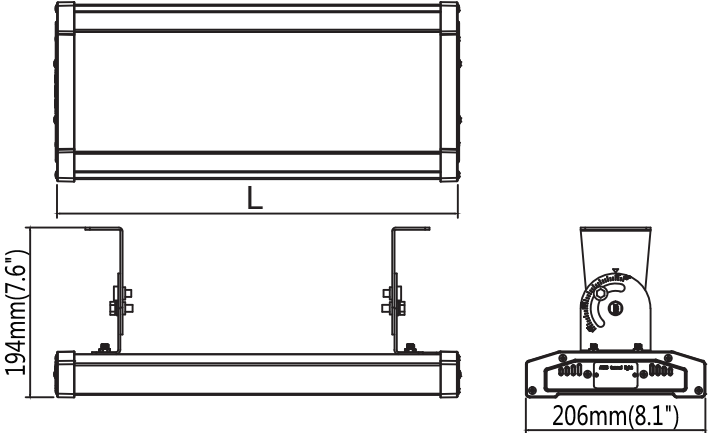

Technical Drawing

Hook Mounted Type

Ceiling Mounted (Adjustable) Type

- L: 308 mm Wattage: 25W 30W 60 W
- L: 358 mm Wattage: 70W 80W 90 W
- L: 459 mm Wattage: 100W 110W 120 W
- L: 510 mm Wattage: 130W 140W 150 W

Remote LED Driver Box
L: 397 xW: 137 x H: 219

Unit: mm