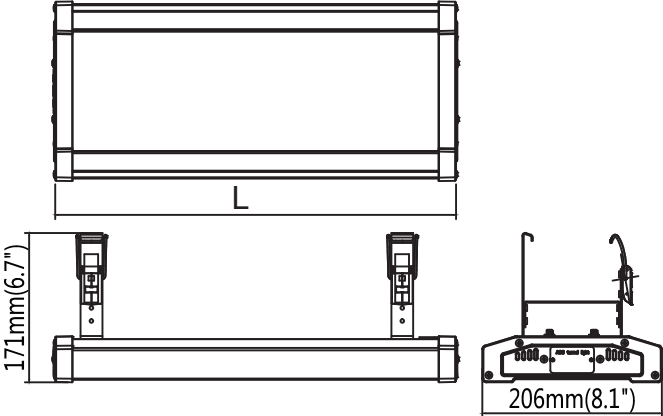

Technical Drawing

Hook Mounted Type

Ceiling Mounted (Adjustable) Type

- L: 308 mm Wattage: 25W 30W 60 W
- L: 358 mm Wattage: 70W 80W 90 W
- L: 459 mm Wattage: 100W 110W 120 W
- L: 510 mm Wattage: 130W 140W 150 W

Remote LED Driver Box
L: 397 xW: 137 x H: 219

Unit: mm