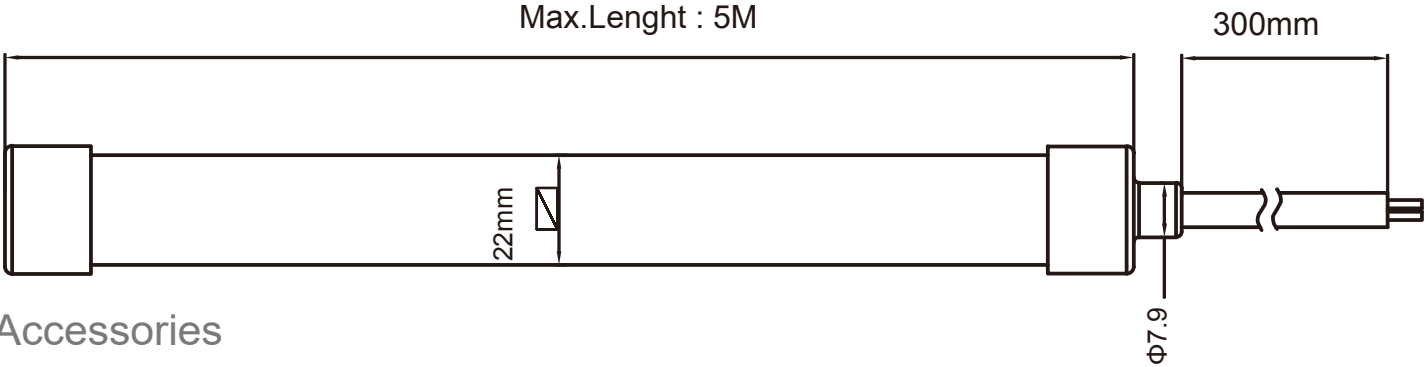

Technical Drawing

Accessories

Transparent mounting clips  
20x16.6x15.3mm(L x W x H)

Unit: mm