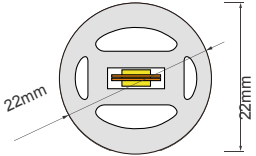

Technical Drawing

Accessories

Transparent mounting clips  
20x16.6x15.3mm(L x W x H)

Unit: mm