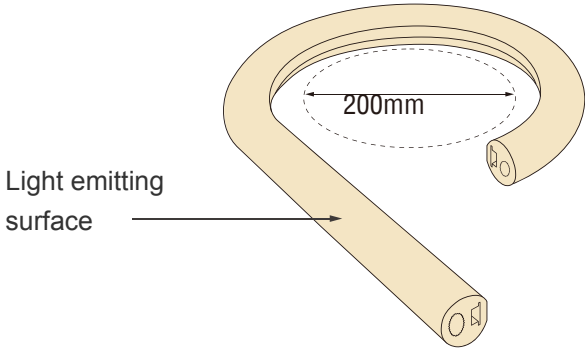

Technical Drawing

Accessories

Transparent mounting clips  
20x16.6x15.3mm(L x W x H)

Unit: mm