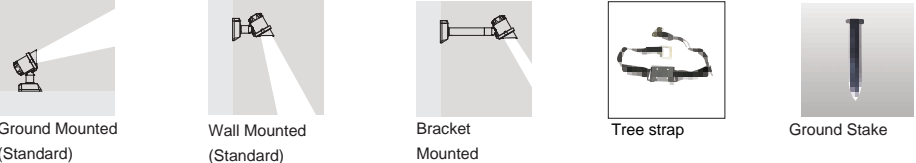

Technical Drawing

Round Gear Box

Trapezoid Gear Box

Options and Accessories

Cover Frame

Housing Color

Unit: mm