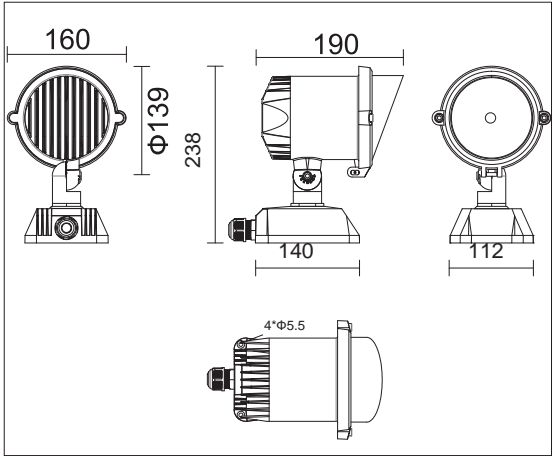

Technical Drawing

Round Gear Box

Trapezoid Gear Box

Options and Accessories

Cover Frame

Housing Color

Unit: mm