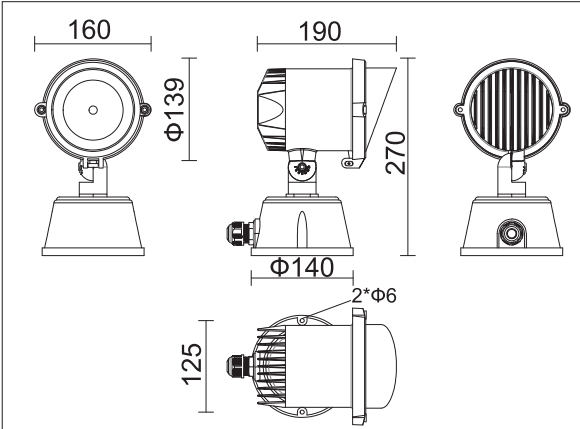

Technical Drawing

Round Gear Box

Trapezoid Gear Box

Options and Accessories

Cover Frame

Housing Color

Unit: mm