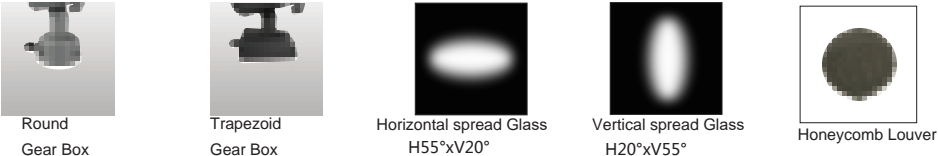

Technical Drawing

Round Gear Box

Trapezoid Gear Box

Options and Accessories

Cover Frame

Housing Color

Unit: mm