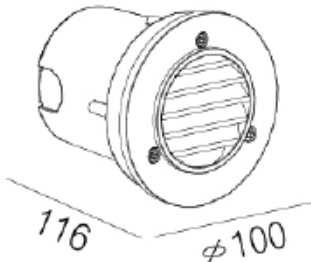

Technical Drawing

Φ 95mm
Cover Type: A
Net Weight: 0.45kg

Φ 95mm
Cover Type B
Net Weight: 0.4kg

Φ 95mm
Cover Type C
Net Weight: 0.4kg

Unit: mm