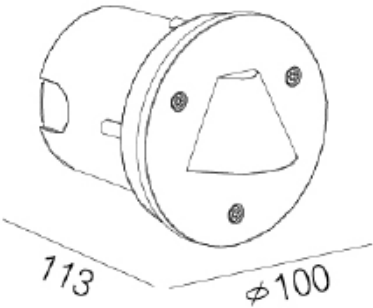

Technical Drawing

Φ 95mm
Cover Type: A
Net Weight: 0.45kg

Φ 95mm
Cover Type B
Net Weight: 0.4kg

Φ 95mm
Cover Type C
Net Weight: 0.4kg

Unit: mm