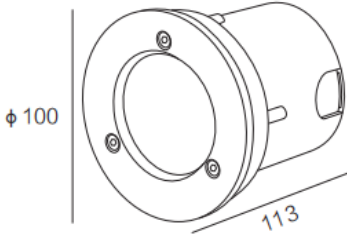

Technical Drawing

Φ 95mm
Cover Type: A
Net Weight: 0.45kg

Φ 95mm
Cover Type B
Net Weight: 0.4kg

Φ 95mm
Cover Type C
Net Weight: 0.4kg

Unit: mm