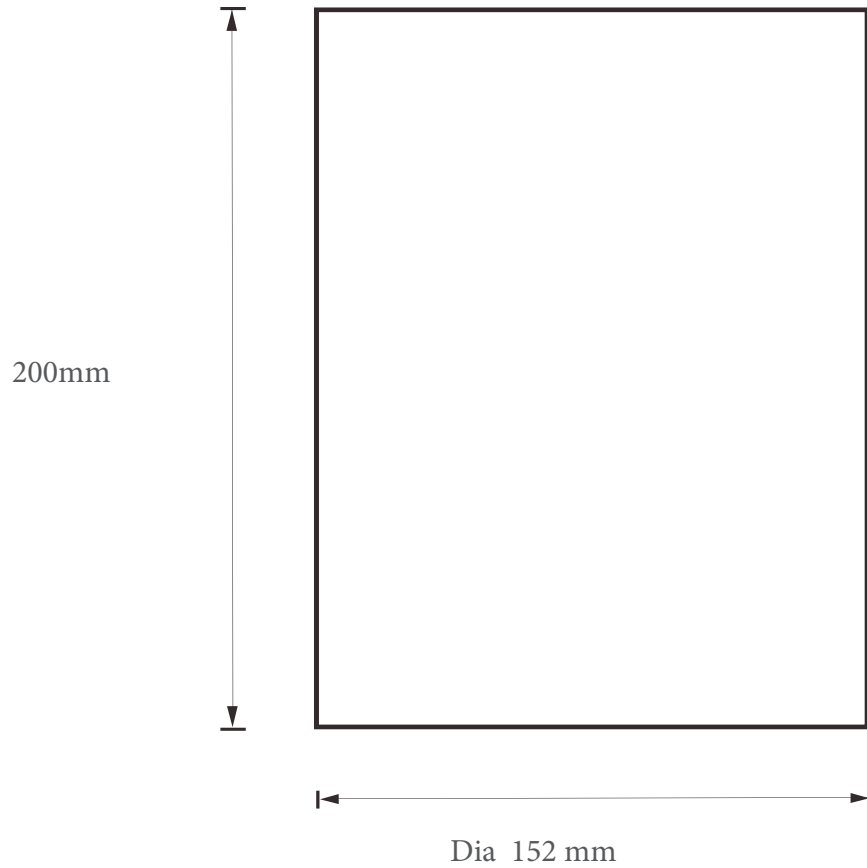

Technical Drawing

Reflector Color :

Black

White

Matt